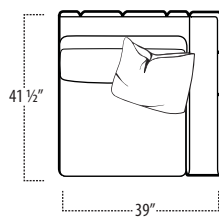

RAF 1 ARM CHAIR