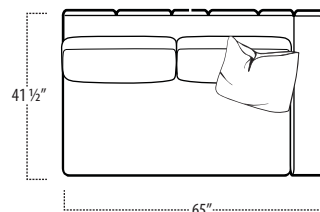

Top View Specifications | Scale: 1/4" = 1FT.

(Seat depth may vary depending on back pillow placement. All dimensions are approximate and subject to change.)

SOFA

LOVESEAT

CHAIR / 360 SWIVEL CHAIR

LAF 1 ARM SOFA

ARMLESS SOFA

RAF 1 ARM SOFA

LAF 1 ARM LOVESEAT

ARMLESS LOVESEAT

RAF 1 ARM LOVESEAT

■ Top View Specifications | Scale: 1/4" = 1Ft.

(Seat depth may vary depending on back pillow placement. All dimensions are approximate and subject to change.)

Top View Specifications | Scale: 1/4" = 1FT. (All dimensions are approximate and subject to change.)

■ Top View Specifications | Scale: 1/4" = 1FT.
(All dimensions are approximate and subject to change.)