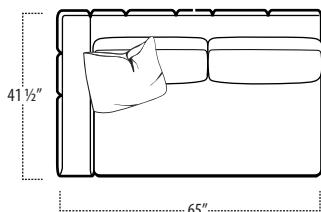

Top View Specifications | Scale: 1/4" = 1FT.

(Seat depth may vary depending on back pillow placement. All dimensions are approximate and subject to change.)

SOFA

LOVESEAT

CHAIR / 360 SWIVEL CHAIR

LAF 1 ARM SOFA

ARMLESS SOFA

RAF 1 ARM SOFA

LAF 1 ARM LOVESEAT

ARMLESS LOVESEAT

RAF 1 ARM LOVESEAT

■ Top View Specifications | Scale: 1/4" = 1Ft.

(Seat depth may vary depending on back pillow placement. All dimensions are approximate and subject to change.)

Top View Specifications | Scale: 1/4" = 1FT. (All dimensions are approximate and subject to change.)

■ Top View Specifications | Scale: 1/4" = 1FT.
(All dimensions are approximate and subject to change.)