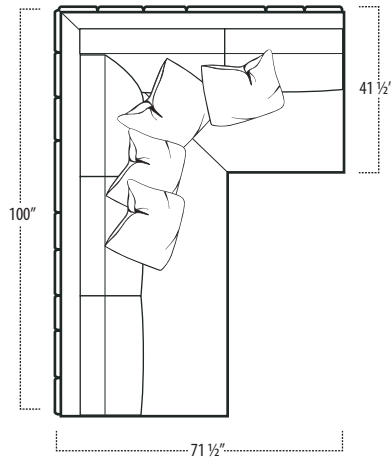

ARMLESS SOFA

RAF 1 ARM SOFA

LAF 1 ARM LOVESEAT

ARMLESS LOVESEAT

RAF 1 ARM LOVESEAT

■ Top View Specifications | Scale: 1/4" = 1Ft.

(Seat depth may vary depending on back pillow placement. All dimensions are approximate and subject to change.)

LAF SOFA W/ RETURN

RAF SOFA W/ RETURN

LAF 1 ARM CHAISE

LSF CORNER SOFA

RSF CORNER SOFA

RAF 1 ARM CHAISE

LSF CORNER BUMPER

RSF CORNER BUMPER

Top View Specifications | Scale: 1/4" = 1FT. (All dimensions are approximate and subject to change.)

■ Top View Specifications | Scale: 1/4" = 1FT.
(All dimensions are approximate and subject to change.)