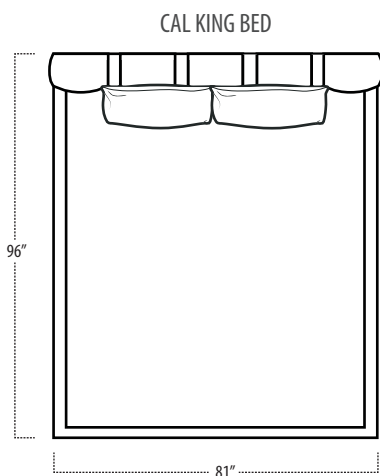

Scan the QR Code to access our product page online for additional options and features. This link will also allow you to view this spec sheet as a digital PDF file.

Side View Specification | Not to Scale [CUSTOM SIZING AVAILABLE]

Top View Specifications | Scale: 1/4" = 1FT. (All dimensions are approximate and subject to change.)

■ Top View Specifications | Scale: 1/4" = 1FT.
(All dimensions are approximate and subject to change.)