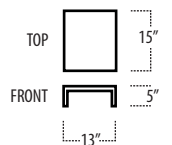

■ Top View Specifications | Scale: 1/4" = 1Ft.

(Seat depth may vary depending on back pillow placement. All dimensions are approximate and subject to change.)

ARM TRAY