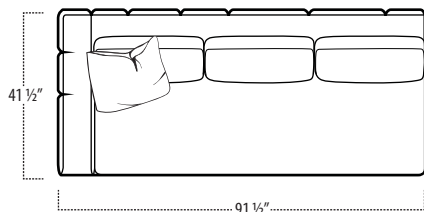

Top View Specifications | Scale: 1/4" = 1FT.

(Seat depth may vary depending on back pillow placement. All dimensions are approximate and subject to change.)

SOFA

LOVESEAT

CHAIR / 360 SWIVEL CHAIR

LAF 1 ARM SOFA

ARMLESS SOFA

RAF 1 ARM SOFA

LAF 1 ARM LOVESEAT

ARMLESS LOVESEAT

RAF 1 ARM LOVESEAT

■ Top View Specifications | Scale: 1/4" = 1Ft.

(Seat depth may vary depending on back pillow placement. All dimensions are approximate and subject to change.)

Top View Specifications | Scale: 1/4" = 1FT. (All dimensions are approximate and subject to change.)

■ Top View Specifications | Scale: 1/4" = 1FT.
(All dimensions are approximate and subject to change.)