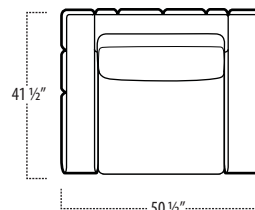

Top View Specifications | Scale: 1/4" = 1FT.

(Seat depth may vary depending on back pillow placement. All dimensions are approximate and subject to change.)

SOFA

LOVESEAT

CHAIR / 360 SWIVEL CHAIR

LAF 1 ARM SOFA

ARMLESS SOFA

RAF 1 ARM SOFA

LAF 1 ARM LOVESEAT

ARMLESS LOVESEAT

RAF 1 ARM LOVESEAT

■ Top View Specifications | Scale: 1/4" = 1Ft.

(Seat depth may vary depending on back pillow placement. All dimensions are approximate and subject to change.)

Top View Specifications | Scale: 1/4" = 1FT. (All dimensions are approximate and subject to change.)

■ Top View Specifications | Scale: 1/4" = 1FT.
(All dimensions are approximate and subject to change.)