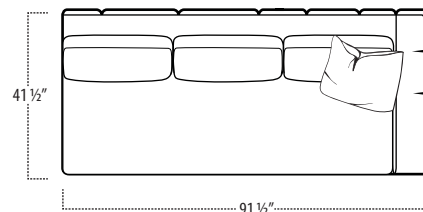

Top View Specifications | Scale: 1/4" = 1FT.

(Seat depth may vary depending on back pillow placement. All dimensions are approximate and subject to change.)

SOFA

LOVESEAT

CHAIR / 360 SWIVEL CHAIR

LAF 1 ARM SOFA

ARMLESS SOFA

RAF 1 ARM SOFA

LAF 1 ARM LOVESEAT

ARMLESS LOVESEAT

RAF 1 ARM LOVESEAT

■ Top View Specifications | Scale: 1/4" = 1Ft.

(Seat depth may vary depending on back pillow placement. All dimensions are approximate and subject to change.)

Top View Specifications | Scale: 1/4" = 1FT. (All dimensions are approximate and subject to change.)

■ Top View Specifications | Scale: 1/4" = 1FT.
(All dimensions are approximate and subject to change.)