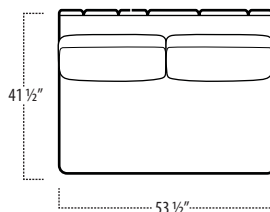

Top View Specifications | Scale: 1/4" = 1FT.

(Seat depth may vary depending on back pillow placement. All dimensions are approximate and subject to change.)

SOFA

LOVESEAT

CHAIR / 360 SWIVEL CHAIR

LAF 1 ARM SOFA

ARMLESS SOFA

RAF 1 ARM SOFA

LAF 1 ARM LOVESEAT

ARMLESS LOVESEAT

RAF 1 ARM LOVESEAT

■ Top View Specifications | Scale: 1/4" = 1Ft.

(Seat depth may vary depending on back pillow placement. All dimensions are approximate and subject to change.)

Top View Specifications | Scale: 1/4" = 1FT. (All dimensions are approximate and subject to change.)

■ Top View Specifications | Scale: 1/4" = 1FT.
(All dimensions are approximate and subject to change.)