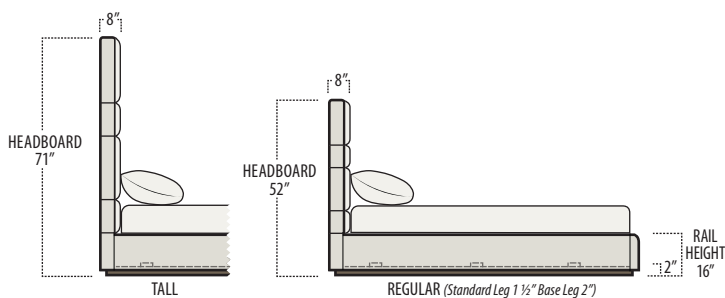

LAF SOFA W/ RETURN

RAF SOFA W/ RETURN

LAF 1 ARM CHAISE

LSF CORNER SOFA

RSF CORNER SOFA

RAF 1 ARM CHAISE

LSF CORNER BUMPER

RSF CORNER BUMPER

Scan the QR Code to access our product page online for additional options and features. This link will also allow you to view this spec sheet as a digital PDF file.

Side View Specification | Not to Scale [CUSTOM SIZING AVAILABLE]

Top View Specifications | Scale: 1/4" = 1FT. (All dimensions are approximate and subject to change.)

■ Top View Specifications | Scale: 1/4" = 1FT.
(All dimensions are approximate and subject to change.)