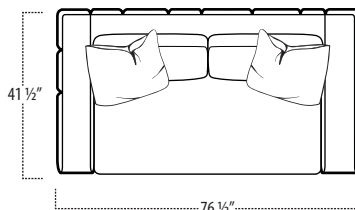

Scan the QR Code to access our product page online for additional options and features. This link will also allow you to view this spec sheet as a digital PDF file.

Side View Specification | Not to Scale [CUSTOM SIZING AVAILABLE]

Top View Specifications | Scale: 1/4" = 1FT.

(Seat depth may vary depending on back pillow placement. All dimensions are approximate and subject to change.)

SOFA

LOVESEAT

CHAIR / 360 SWIVEL CHAIR

LAF 1 ARM SOFA

ARMLESS SOFA

RAF 1 ARM SOFA

LAF 1 ARM LOVESEAT

ARMLESS LOVESEAT

RAF 1 ARM LOVESEAT

■ Top View Specifications | Scale: 1/4" = 1Ft.

(Seat depth may vary depending on back pillow placement. All dimensions are approximate and subject to change.)

Top View Specifications | Scale: 1/4" = 1FT. (All dimensions are approximate and subject to change.)

■ Top View Specifications | Scale: 1/4" = 1FT.
(All dimensions are approximate and subject to change.)