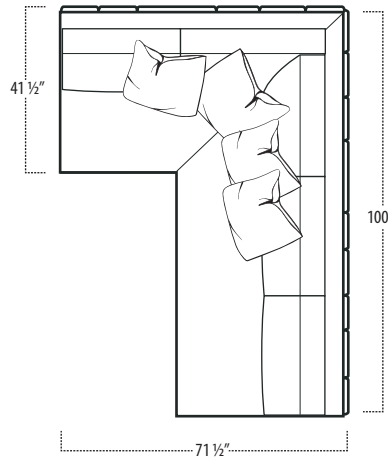

Top View Specifications | Scale: 1/4" = 1FT.

(Seat depth may vary depending on back pillow placement. All dimensions are approximate and subject to change.)

SOFA

LOVESEAT

CHAIR / 360 SWIVEL CHAIR

LAF 1 ARM SOFA

ARMLESS SOFA

RAF 1 ARM SOFA

LAF 1 ARM LOVESEAT

ARMLESS LOVESEAT

RAF 1 ARM LOVESEAT

■ Top View Specifications | Scale: 1/4" = 1Ft.

(Seat depth may vary depending on back pillow placement. All dimensions are approximate and subject to change.)

LAF SOFA W/ RETURN

RAF SOFA W/ RETURN

LAF 1 ARM CHAISE

LSF CORNER SOFA

RSF CORNER SOFA

RAF 1 ARM CHAISE

LSF CORNER BUMPER

RSF CORNER BUMPER

Top View Specifications | Scale: 1/4" = 1FT. (All dimensions are approximate and subject to change.)

■ Top View Specifications | Scale: 1/4" = 1FT.
(All dimensions are approximate and subject to change.)