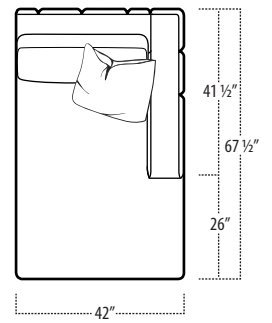

Top View Specifications | Scale: 1/4" = 1FT.

(Seat depth may vary depending on back pillow placement. All dimensions are approximate and subject to change.)

SOFA

LOVESEAT

CHAIR / 360 SWIVEL CHAIR

LAF 1 ARM SOFA

ARMLESS SOFA

RAF 1 ARM SOFA

LAF 1 ARM LOVESEAT

ARMLESS LOVESEAT

RAF 1 ARM LOVESEAT

■ Top View Specifications | Scale: 1/4" = 1Ft.

(Seat depth may vary depending on back pillow placement. All dimensions are approximate and subject to change.)

LAF SOFA W/ RETURN

RAF SOFA W/ RETURN

LAF 1 ARM CHAISE

LSF CORNER SOFA

RSF CORNER SOFA

RAF 1 ARM CHAISE

LSF CORNER BUMPER

RSF CORNER BUMPER

Top View Specifications | Scale: 1/4" = 1FT. (All dimensions are approximate and subject to change.)

■ Top View Specifications | Scale: 1/4" = 1FT.
(All dimensions are approximate and subject to change.)