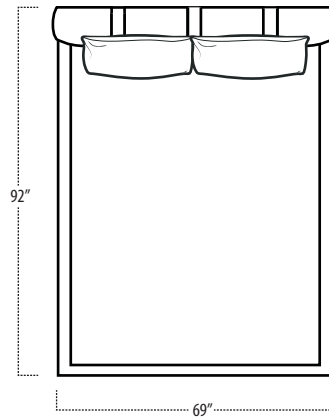

■ Top View Specifications | Scale: 1/4" = 1FT.
(All dimensions are approximate and subject to change.)

QUEEN BED