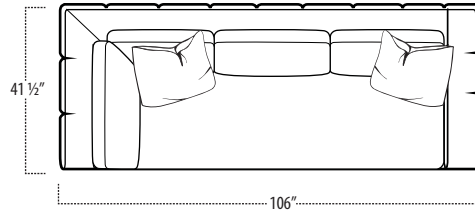

RAF SOFA W/ RETURN