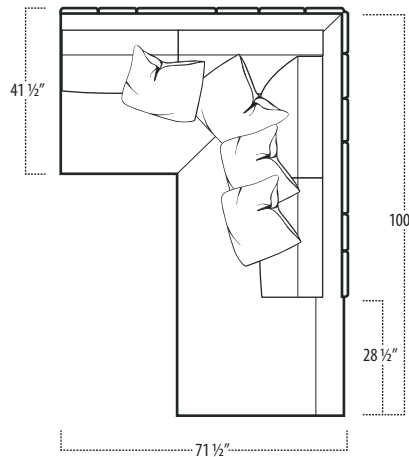

Top View Specifications | Scale: 1/4" = 1FT.

(Seat depth may vary depending on back pillow placement. All dimensions are approximate and subject to change.)

SOFA

LOVESEAT

CHAIR / 360 SWIVEL CHAIR

LAF 1 ARM SOFA

ARMLESS SOFA

RAF 1 ARM SOFA

LAF 1 ARM LOVESEAT

ARMLESS LOVESEAT

RAF 1 ARM LOVESEAT

■ Top View Specifications | Scale: 1/4" = 1Ft.

(Seat depth may vary depending on back pillow placement. All dimensions are approximate and subject to change.)

LAF SOFA W/ RETURN

RAF SOFA W/ RETURN

LAF 1 ARM CHAISE

LSF CORNER SOFA

RSF CORNER SOFA

RAF 1 ARM CHAISE

LSF CORNER BUMPER

RSF CORNER BUMPER

Top View Specifications | Scale: 1/4" = 1FT. (All dimensions are approximate and subject to change.)

■ Top View Specifications | Scale: 1/4" = 1FT.
(All dimensions are approximate and subject to change.)