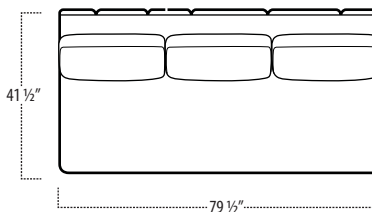

Top View Specifications | Scale: 1/4" = 1FT.

(Seat depth may vary depending on back pillow placement. All dimensions are approximate and subject to change.)

SOFA

LOVESEAT

CHAIR / 360 SWIVEL CHAIR

LAF 1 ARM SOFA

ARMLESS SOFA

RAF 1 ARM SOFA

LAF 1 ARM LOVESEAT

ARMLESS LOVESEAT

RAF 1 ARM LOVESEAT

■ Top View Specifications | Scale: 1/4" = 1Ft.

(Seat depth may vary depending on back pillow placement. All dimensions are approximate and subject to change.)

Top View Specifications | Scale: 1/4" = 1FT. (All dimensions are approximate and subject to change.)

■ Top View Specifications | Scale: 1/4" = 1FT.
(All dimensions are approximate and subject to change.)