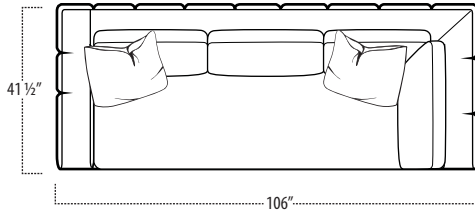

■ Top View Specifications | Scale: 1/4" = 1Ft.

(Seat depth may vary depending on back pillow placement. All dimensions are approximate and subject to change.)

LAF SOFA W/ RETURN