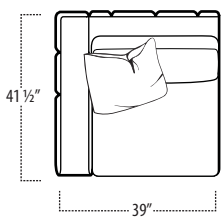

LAF 1 ARM CHAIR