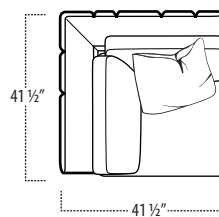

SQUARE CORNER