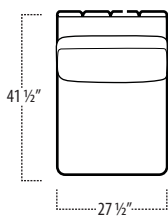

ARMLESS CHAIR