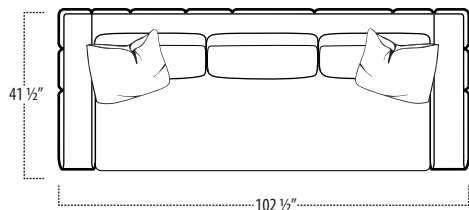

Scan the QR Code to access our product page online for additional options and features. This link will also allow you to view this spec sheet as a digital PDF file.

Side View Specification | Not to Scale [CUSTOM SIZING AVAILABLE]

Top View Specifications | Scale: 1/4" = 1FT.

(Seat depth may vary depending on back pillow placement. All dimensions are approximate and subject to change.)

SOFA

LOVESEAT

CHAIR / 360 SWIVEL CHAIR

LAF 1 ARM SOFA

ARMLESS SOFA

RAF 1 ARM SOFA

LAF 1 ARM LOVESEAT

ARMLESS LOVESEAT

RAF 1 ARM LOVESEAT

■ Top View Specifications | Scale: 1/4" = 1Ft.

(Seat depth may vary depending on back pillow placement. All dimensions are approximate and subject to change.)

Top View Specifications | Scale: 1/4" = 1FT. (All dimensions are approximate and subject to change.)

■ Top View Specifications | Scale: 1/4" = 1FT.
(All dimensions are approximate and subject to change.)