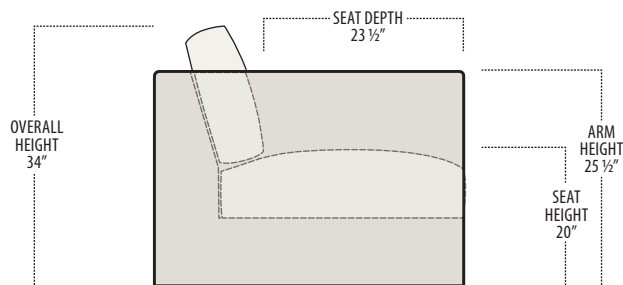

Scan the QR Code to access our product page online for additional options and features. This link will also allow you to view this spec sheet as a digital PDF file.

Side View Specification | Not to Scale [CUSTOM SIZING AVAILABLE]

Top View Specifications | Scale: 1/4" = 1FT.

(Seat depth may vary depending on back pillow placement. All dimensions are approximate and subject to change.)

SOFA

LOVESEAT

CHAIR / 360 SWIVEL CHAIR

LAF 1 ARM SOFA

ARMLESS SOFA

RAF 1 ARM SOFA

LAF 1 ARM LOVESEAT

ARMLESS LOVESEAT

RAF 1 ARM LOVESEAT

■ Top View Specifications | Scale: 1/4" = 1Ft.

(Seat depth may vary depending on back pillow placement. All dimensions are approximate and subject to change.)

Top View Specifications | Scale: 1/4" = 1FT. (All dimensions are approximate and subject to change.)

■ Top View Specifications | Scale: 1/4" = 1FT.
(All dimensions are approximate and subject to change.)