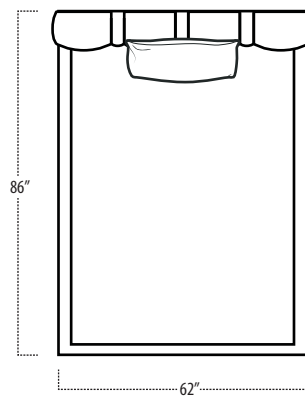

■ Top View Specifications | Scale: 1/4" = 1FT.
(All dimensions are approximate and subject to change.)

FULL BED