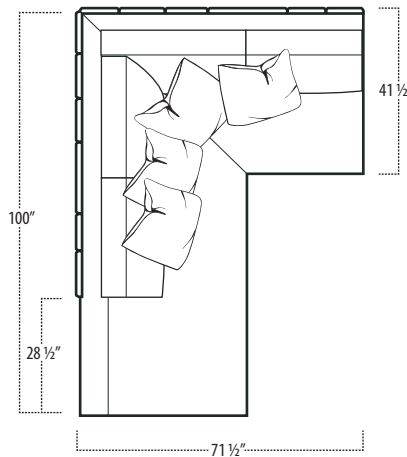

Top View Specifications | Scale: 1/4" = 1FT.

(Seat depth may vary depending on back pillow placement. All dimensions are approximate and subject to change.)

SOFA

LOVESEAT

CHAIR / 360 SWIVEL CHAIR

LAF 1 ARM SOFA

ARMLESS SOFA

RAF 1 ARM SOFA

LAF 1 ARM LOVESEAT

ARMLESS LOVESEAT

RAF 1 ARM LOVESEAT

■ Top View Specifications | Scale: 1/4" = 1Ft.

(Seat depth may vary depending on back pillow placement. All dimensions are approximate and subject to change.)

LAF SOFA W/ RETURN

RAF SOFA W/ RETURN

LAF 1 ARM CHAISE

LSF CORNER SOFA

RSF CORNER SOFA

RAF 1 ARM CHAISE

LSF CORNER BUMPER

RSF CORNER BUMPER

Top View Specifications | Scale: 1/4" = 1FT. (All dimensions are approximate and subject to change.)

■ Top View Specifications | Scale: 1/4" = 1FT.
(All dimensions are approximate and subject to change.)