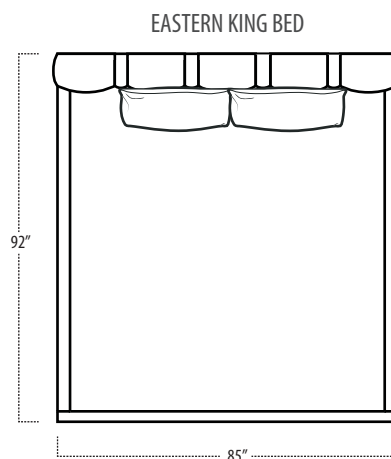

LAF SOFA W/ RETURN

RAF SOFA W/ RETURN

LAF 1 ARM CHAISE

LSF CORNER SOFA

RSF CORNER SOFA

RAF 1 ARM CHAISE

LSF CORNER BUMPER

RSF CORNER BUMPER

Scan the QR Code to access our product page online for additional options and features. This link will also allow you to view this spec sheet as a digital PDF file.

Side View Specification | Not to Scale [CUSTOM SIZING AVAILABLE]

Top View Specifications | Scale: 1/4" = 1FT. (All dimensions are approximate and subject to change.)

■ Top View Specifications | Scale: 1/4" = 1FT.
(All dimensions are approximate and subject to change.)