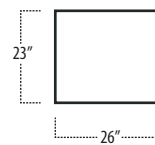

■ Top View Specifications | Scale: 1/4" = 1Ft.

(Seat depth may vary depending on back pillow placement. All dimensions are approximate and subject to change.)

OTTOMAN