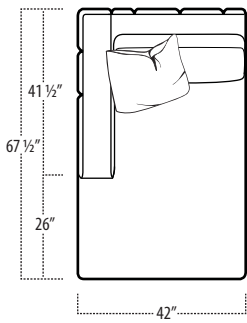

LAF 1 ARM CHAISE