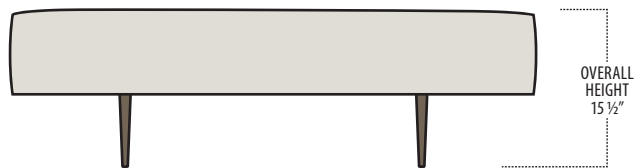

leia

Customize this style to suit your needs or personality. We have thousands of fabrics and leathers on hand to make your furniture piece unique to you. Custom sizing is also available on most of our furniture.

Scan the QR Code to access our product page online for additional options and features. This link will also allow you to view this spec sheet as a digital PDF file.

■ Side View Specification | Not to Scale
[CUSTOM SIZING AVAILABLE]

■ Top View Specifications | Scale: 1/4" = 1FT.

(Seat depth may vary depending on back pillow placement. All dimensions are approximate and subject to change.)