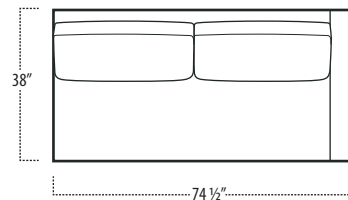

Top View Specifications | Scale: 1/4" = 1FT.

(Seat depth may vary depending on back pillow placement. All dimensions are approximate and subject to change.)

SOFA (3/1)

STUDIO SOFA

LAF 1 ARM SOFA

ARMLESS SOFA

RAF 1 ARM SOFA

LAF 1 ARM STUDIO SOFA

ARMLESS STUDIO SOFA

RAF 1 ARM STUDIO SOFA

euphoria

■ Top View Specifications | Scale: 1/4" = 1FT.

(Seat depth may vary depending on back pillow placement. All dimensions are approximate and subject to change.)