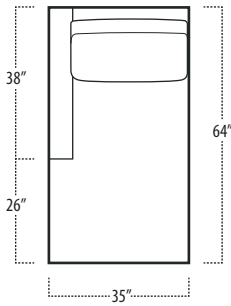

LAF 1 ARM CHAISE