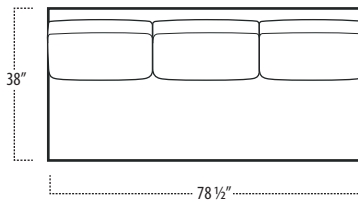

Top View Specifications | Scale: 1/4" = 1FT.

(Seat depth may vary depending on back pillow placement. All dimensions are approximate and subject to change.)

SOFA (3/1)

STUDIO SOFA

LAF 1 ARM SOFA

ARMLESS SOFA

RAF 1 ARM SOFA

LAF 1 ARM STUDIO SOFA

ARMLESS STUDIO SOFA

RAF 1 ARM STUDIO SOFA

euphoria

■ Top View Specifications | Scale: 1/4" = 1FT.

(Seat depth may vary depending on back pillow placement. All dimensions are approximate and subject to change.)