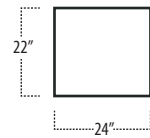

euphoria

■ Top View Specifications | Scale: 1/4" = 1FT.

(Seat depth may vary depending on back pillow placement. All dimensions are approximate and subject to change.)

OTTOMAN