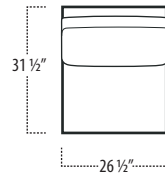

Top View Specifications | Scale: 1/4" = 1FT.

(Seat depth may vary depending on back pillow placement. All dimensions are approximate and subject to change.)

SOFA (3/1)

STUDIO SOFA

LAF 1 ARM SOFA

ARMLESS SOFA

RAF 1 ARM SOFA

LAF 1 ARM STUDIO SOFA

ARMLESS STUDIO SOFA

RAF 1 ARM STUDIO SOFA

euphoria

■ Top View Specifications | Scale: 1/4" = 1FT.

(Seat depth may vary depending on back pillow placement. All dimensions are approximate and subject to change.)

LAF SOFA W/ RETURN

RAF SOFA W/ RETURN

LAF 1 ARM CHAISE

LAF 1 ARM CHAIR

ARMLESS CHAIR

RAF 1 ARM CHAIR

RAF 1 ARM CHAISE

CHAIR/ SWIVEL CHAIR