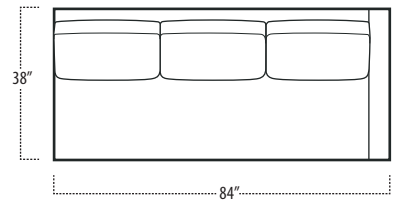

Top View Specifications | Scale: 1/4" = 1FT.

(Seat depth may vary depending on back pillow placement. All dimensions are approximate and subject to change.)

SOFA (3/1)

STUDIO SOFA

LAF 1 ARM SOFA

ARMLESS SOFA

RAF 1 ARM SOFA

LAF 1 ARM STUDIO SOFA

ARMLESS STUDIO SOFA

RAF 1 ARM STUDIO SOFA

euphoria

■ Top View Specifications | Scale: 1/4" = 1FT.

(Seat depth may vary depending on back pillow placement. All dimensions are approximate and subject to change.)