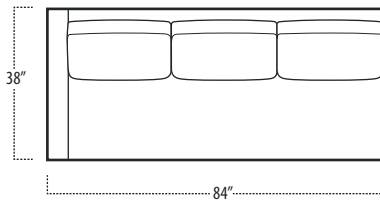

Top View Specifications | Scale: 1/4" = 1FT.

(Seat depth may vary depending on back pillow placement. All dimensions are approximate and subject to change.)

SOFA (3/1)

STUDIO SOFA

LAF 1 ARM SOFA

ARMLESS SOFA

RAF 1 ARM SOFA

LAF 1 ARM STUDIO SOFA

ARMLESS STUDIO SOFA

RAF 1 ARM STUDIO SOFA

euphoria

■ Top View Specifications | Scale: 1/4" = 1FT.

(Seat depth may vary depending on back pillow placement. All dimensions are approximate and subject to change.)