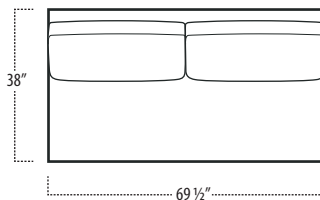

Top View Specifications | Scale: 1/4" = 1FT.

(Seat depth may vary depending on back pillow placement. All dimensions are approximate and subject to change.)

SOFA (3/1)

STUDIO SOFA

LAF 1 ARM SOFA

ARMLESS SOFA

RAF 1 ARM SOFA

LAF 1 ARM STUDIO SOFA

ARMLESS STUDIO SOFA

RAF 1 ARM STUDIO SOFA

euphoria

■ Top View Specifications | Scale: 1/4" = 1FT.

(Seat depth may vary depending on back pillow placement. All dimensions are approximate and subject to change.)