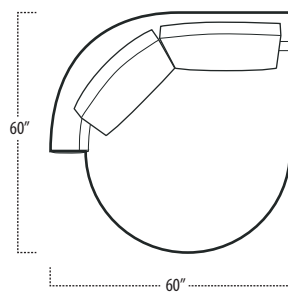

LAF 1 ARM CIRCLE CHAISE