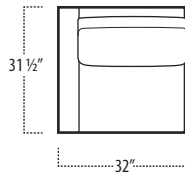

LAF 1 ARM CHAIR