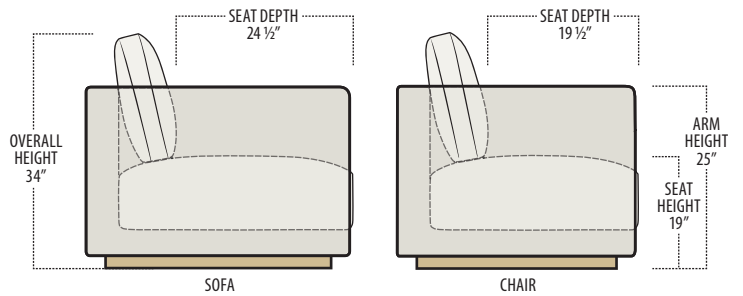

Scan the QR Code to access our product page online for additional options and features. This link will also allow you to view this spec sheet as a digital PDF file.

Side View Specification | Not to Scale [CUSTOM SIZING AVAILABLE]

Top View Specifications | Scale: 1/4" = 1FT.

(Seat depth may vary depending on back pillow placement. All dimensions are approximate and subject to change.)

SOFA (3/1)

STUDIO SOFA

LAF 1 ARM SOFA

ARMLESS SOFA

RAF 1 ARM SOFA

LAF 1 ARM STUDIO SOFA

ARMLESS STUDIO SOFA

RAF 1 ARM STUDIO SOFA

euphoria

■ Top View Specifications | Scale: 1/4" = 1FT.

(Seat depth may vary depending on back pillow placement. All dimensions are approximate and subject to change.)