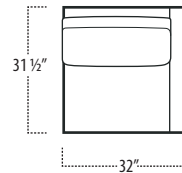

Top View Specifications | Scale: 1/4" = 1FT.

(Seat depth may vary depending on back pillow placement. All dimensions are approximate and subject to change.)

SOFA (3/1)

STUDIO SOFA

LAF 1 ARM SOFA

ARMLESS SOFA

RAF 1 ARM SOFA

LAF 1 ARM STUDIO SOFA

ARMLESS STUDIO SOFA

RAF 1 ARM STUDIO SOFA

euphoria

■ Top View Specifications | Scale: 1/4" = 1FT.

(Seat depth may vary depending on back pillow placement. All dimensions are approximate and subject to change.)

LAF SOFA W/ RETURN

RAF SOFA W/ RETURN

LAF 1 ARM CHAISE

LAF 1 ARM CHAIR

ARMLESS CHAIR

RAF 1 ARM CHAIR

RAF 1 ARM CHAISE

CHAIR/ SWIVEL CHAIR