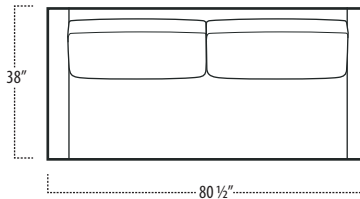

Scan the QR Code to access our product page online for additional options and features. This link will also allow you to view this spec sheet as a digital PDF file.

Side View Specification | Not to Scale [CUSTOM SIZING AVAILABLE]

Top View Specifications | Scale: 1/4" = 1FT.

(Seat depth may vary depending on back pillow placement. All dimensions are approximate and subject to change.)

SOFA (3/1)

STUDIO SOFA

LAF 1 ARM SOFA

ARMLESS SOFA

RAF 1 ARM SOFA

LAF 1 ARM STUDIO SOFA

ARMLESS STUDIO SOFA

RAF 1 ARM STUDIO SOFA

euphoria

■ Top View Specifications | Scale: 1/4" = 1FT.

(Seat depth may vary depending on back pillow placement. All dimensions are approximate and subject to change.)