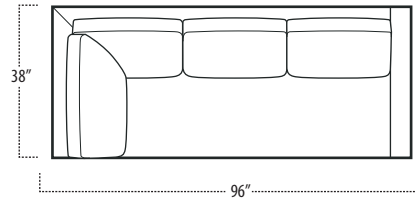

RAF SOFA W/ RETURN