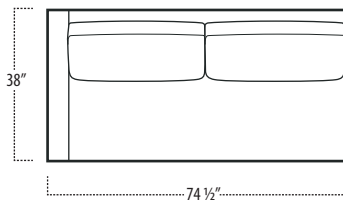

Top View Specifications | Scale: 1/4" = 1FT.

(Seat depth may vary depending on back pillow placement. All dimensions are approximate and subject to change.)

SOFA (3/1)

STUDIO SOFA

LAF 1 ARM SOFA

ARMLESS SOFA

RAF 1 ARM SOFA

LAF 1 ARM STUDIO SOFA

ARMLESS STUDIO SOFA

RAF 1 ARM STUDIO SOFA

euphoria

■ Top View Specifications | Scale: 1/4" = 1FT.

(Seat depth may vary depending on back pillow placement. All dimensions are approximate and subject to change.)