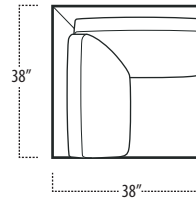

SQUARE CORNER