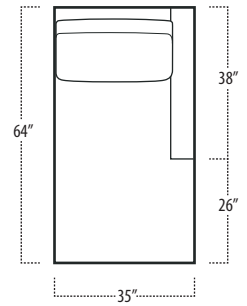

Top View Specifications | Scale: 1/4" = 1FT.

(Seat depth may vary depending on back pillow placement. All dimensions are approximate and subject to change.)

SOFA (3/1)

STUDIO SOFA

LAF 1 ARM SOFA

ARMLESS SOFA

RAF 1 ARM SOFA

LAF 1 ARM STUDIO SOFA

ARMLESS STUDIO SOFA

RAF 1 ARM STUDIO SOFA

euphoria

■ Top View Specifications | Scale: 1/4" = 1FT.

(Seat depth may vary depending on back pillow placement. All dimensions are approximate and subject to change.)

LAF SOFA W/ RETURN

RAF SOFA W/ RETURN

LAF 1 ARM CHAISE

LAF 1 ARM CHAIR

ARMLESS CHAIR

RAF 1 ARM CHAIR

RAF 1 ARM CHAISE

CHAIR/ SWIVEL CHAIR