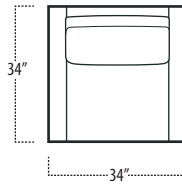

CHAIR/ SWIVEL CHAIR