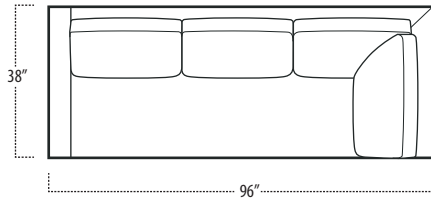

euphoria

■ Top View Specifications | Scale: 1/4" = 1FT.

(Seat depth may vary depending on back pillow placement. All dimensions are approximate and subject to change.)

LAF SOFA W/ RETURN