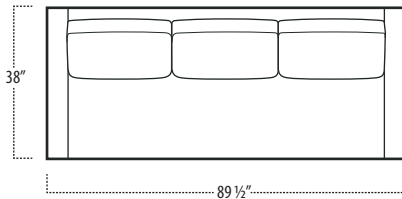

Scan the QR Code to access our product page online for additional options and features. This link will also allow you to view this spec sheet as a digital PDF file.

Side View Specification | Not to Scale [CUSTOM SIZING AVAILABLE]

Top View Specifications | Scale: 1/4" = 1FT.

(Seat depth may vary depending on back pillow placement. All dimensions are approximate and subject to change.)

SOFA (3/1)

STUDIO SOFA

LAF 1 ARM SOFA

ARMLESS SOFA

RAF 1 ARM SOFA

LAF 1 ARM STUDIO SOFA

ARMLESS STUDIO SOFA

RAF 1 ARM STUDIO SOFA

euphoria

■ Top View Specifications | Scale: 1/4" = 1FT.

(Seat depth may vary depending on back pillow placement. All dimensions are approximate and subject to change.)