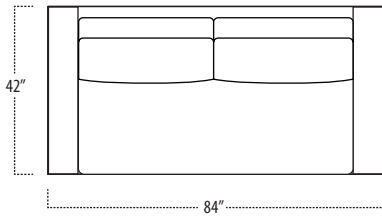

Top View Specifications | Scale: 1/4" = 1FT. (All dimensions are approximate and subject to change.)

boulevard

■ Top View Specifications | Scale: 1/4" = 1FT.
(All dimensions are approximate and subject to change.)

46 LAF 1 ARM CHAISE

46 7FT SOFA (2/1)

46 7FT SOFA (2/2)

46 RAF 1 ARM CHAISE

46 LAF 1 ARM LOVESEAT

46 CHAIR

46 RAF 1 ARM LOVESEAT

42 10FT SOFA (2/1)

42 10FT SOFA (2/2)

42 9FT SOFA (2/1)

42 9FT SOFA (2/2)

42 8FT SOFA (2/1)

42 8FT SOFA (2/2)

boulevard

■ Top View Specifications | Scale: 1/4" = 1Ft.
 (All dimensions are approximate and subject to change.)

42 RAF 1 ARM CHAISE

42 7FT SOFA (2/1)

42 7FT SOFA (2/2)

42 LAF 1 ARM CHAISE

42 LAF 1 ARM LOVESEAT

42 CHAIR

42 RAF 1 ARM LOVESEAT

OTTOMAN

5 FOOT COCKTAIL TABLE