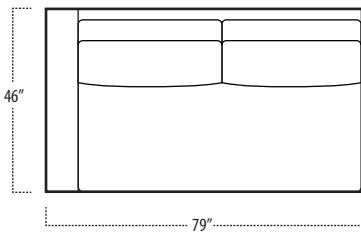

Top View Specifications | Scale: 1/4" = 1FT. (All dimensions are approximate and subject to change.)

boulevard

■ Top View Specifications | Scale: 1/4" = 1FT.
(All dimensions are approximate and subject to change.)

46 LAF 1 ARM CHAISE

46 7FT SOFA (2/1)

46 7FT SOFA (2/2)

46 RAF 1 ARM CHAISE

46 LAF 1 ARM LOVESEAT

46 CHAIR

46 RAF 1 ARM LOVESEAT

42 10FT SOFA (2/1)

42 10FT SOFA (2/2)

42 9FT SOFA (2/1)

42 9FT SOFA (2/2)

42 8FT SOFA (2/1)

42 8FT SOFA (2/2)

boulevard

■ Top View Specifications | Scale: 1/4" = 1Ft.
 (All dimensions are approximate and subject to change.)

42 RAF 1 ARM CHAISE