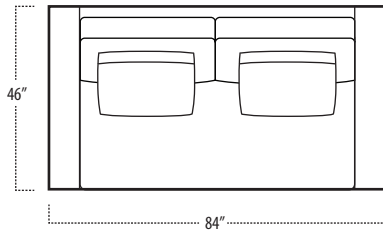

Top View Specifications | Scale: 1/4" = 1FT. (All dimensions are approximate and subject to change.)

boulevard

■ Top View Specifications | Scale: 1/4" = 1FT.
(All dimensions are approximate and subject to change.)

46 LAF 1 ARM CHAISE

46 7FT SOFA (2/1)

46 7FT SOFA (2/2)

46 RAF 1 ARM CHAISE

46 LAF 1 ARM LOVESEAT

46 CHAIR

46 RAF 1 ARM LOVESEAT

42 10FT SOFA (2/1)

42 10FT SOFA (2/2)

42 9FT SOFA (2/1)

42 9FT SOFA (2/2)

42 8FT SOFA (2/1)

42 8FT SOFA (2/2)

boulevard

■ Top View Specifications | Scale: 1/4" = 1Ft.
 (All dimensions are approximate and subject to change.)

42 RAF 1 ARM CHAISE