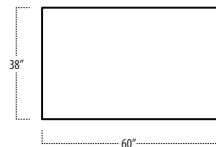

Top View Specifications | Scale: 1/4" = 1FT. (All dimensions are approximate and subject to change.)

boulevard

■ Top View Specifications | Scale: 1/4" = 1FT.
(All dimensions are approximate and subject to change.)

42 10FT SOFA (2/2)

42 9FT SOFA (2/1)

42 9FT SOFA (2/2)

42 8FT SOFA (2/1)

42 8FT SOFA (2/2)

boulevard

■ Top View Specifications | Scale: 1/4" = 1Ft.
 (All dimensions are approximate and subject to change.)

42 RAF 1 ARM CHAISE

42 7FT SOFA (2/1)

42 7FT SOFA (2/2)

42 LAF 1 ARM CHAISE

42 LAF 1 ARM LOVESEAT

42 CHAIR

42 RAF 1 ARM LOVESEAT

OTTOMAN

5 FOOT COCKTAIL TABLE