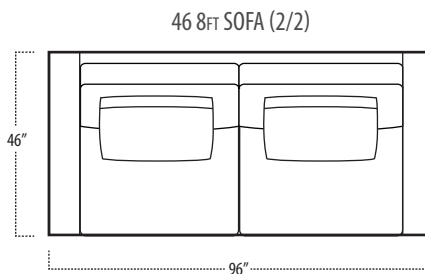

Scan the QR Code to access our product page online for additional options and features. This link will also allow you to view this spec sheet as a digital PDF file.

Side View Specification | Not to Scale [CUSTOM SIZING AVAILABLE]

Top View Specifications | Scale: 1/4" = 1FT. (All dimensions are approximate and subject to change.)

boulevard

■ Top View Specifications | Scale: 1/4" = 1FT.
(All dimensions are approximate and subject to change.)

42 10FT SOFA (2/2)

42 9FT SOFA (2/1)

42 9FT SOFA (2/2)

42 8FT SOFA (2/1)

42 8FT SOFA (2/2)

boulevard

■ Top View Specifications | Scale: 1/4" = 1Ft.
 (All dimensions are approximate and subject to change.)

42 RAF 1 ARM CHAISE