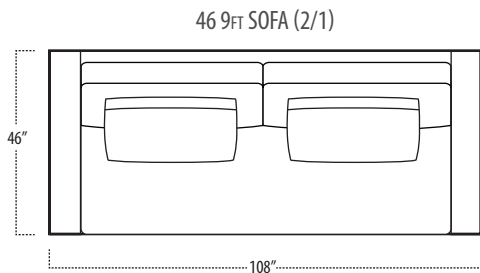

Scan the QR Code to access our product page online for additional options and features. This link will also allow you to view this spec sheet as a digital PDF file.

Side View Specification | Not to Scale [CUSTOM SIZING AVAILABLE]

Top View Specifications | Scale: 1/4" = 1FT. (All dimensions are approximate and subject to change.)

boulevard

■ Top View Specifications | Scale: 1/4" = 1FT.
(All dimensions are approximate and subject to change.)

42 10FT SOFA (2/2)

42 9FT SOFA (2/1)

42 9FT SOFA (2/2)

42 8FT SOFA (2/1)

42 8FT SOFA (2/2)

boulevard

■ Top View Specifications | Scale: 1/4" = 1Ft.
 (All dimensions are approximate and subject to change.)

42 RAF 1 ARM CHAISE

7 FOOT COCKTAIL TABLE

ARM TRAY