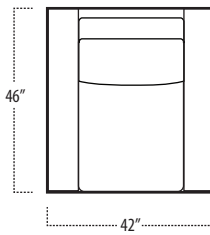

Top View Specifications | Scale: 1/4" = 1FT. (All dimensions are approximate and subject to change.)

boulevard

■ Top View Specifications | Scale: 1/4" = 1FT.
(All dimensions are approximate and subject to change.)

46 LAF 1 ARM CHAISE

46 7FT SOFA (2/1)

46 7FT SOFA (2/2)

46 RAF 1 ARM CHAISE

46 LAF 1 ARM LOVESEAT

46 CHAIR

46 RAF 1 ARM LOVESEAT

42 10FT SOFA (2/1)

42 10FT SOFA (2/2)

42 9FT SOFA (2/1)

42 9FT SOFA (2/2)

42 8FT SOFA (2/1)

42 8FT SOFA (2/2)

boulevard

■ Top View Specifications | Scale: 1/4" = 1Ft.
 (All dimensions are approximate and subject to change.)

42 RAF 1 ARM CHAISE