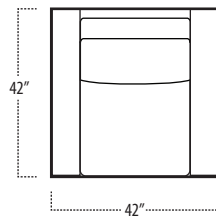

Top View Specifications | Scale: 1/4" = 1FT. (All dimensions are approximate and subject to change.)

boulevard

■ Top View Specifications | Scale: 1/4" = 1FT.
(All dimensions are approximate and subject to change.)

42 10FT SOFA (2/2)

42 9FT SOFA (2/1)

42 9FT SOFA (2/2)

42 8FT SOFA (2/1)

42 8FT SOFA (2/2)

boulevard

■ Top View Specifications | Scale: 1/4" = 1Ft.
 (All dimensions are approximate and subject to change.)

42 RAF 1 ARM CHAISE

42 7FT SOFA (2/1)

42 7FT SOFA (2/2)

42 LAF 1 ARM CHAISE

42 LAF 1 ARM LOVESEAT

42 CHAIR

42 RAF 1 ARM LOVESEAT

OTTOMAN

5 FOOT COCKTAIL TABLE

7 FOOT COCKTAIL TABLE

ARM TRAY