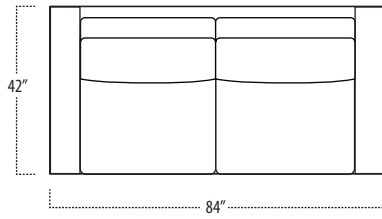

42 7FT SOFA (2/2)