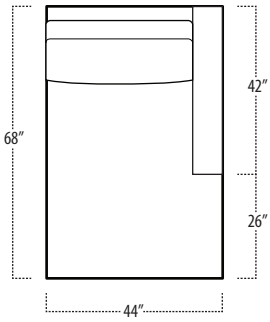

Top View Specifications | Scale: 1/4" = 1FT. (All dimensions are approximate and subject to change.)

boulevard

■ Top View Specifications | Scale: 1/4" = 1FT.
(All dimensions are approximate and subject to change.)

46 LAF 1 ARM CHAISE

46 7FT SOFA (2/1)

46 7FT SOFA (2/2)

46 RAF 1 ARM CHAISE

46 LAF 1 ARM LOVESEAT

46 CHAIR

46 RAF 1 ARM LOVESEAT

42 10FT SOFA (2/1)

42 10FT SOFA (2/2)

42 9FT SOFA (2/1)

42 9FT SOFA (2/2)

42 8FT SOFA (2/1)

42 8FT SOFA (2/2)

boulevard

■ Top View Specifications | Scale: 1/4" = 1Ft.
 (All dimensions are approximate and subject to change.)

42 RAF 1 ARM CHAISE

42 7FT SOFA (2/1)

42 7FT SOFA (2/2)

42 LAF 1 ARM CHAISE

42 LAF 1 ARM LOVESEAT

42 CHAIR

42 RAF 1 ARM LOVESEAT

OTTOMAN

5 FOOT COCKTAIL TABLE