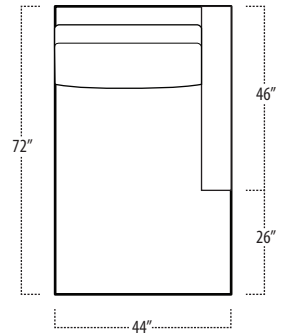

Top View Specifications | Scale: 1/4" = 1FT. (All dimensions are approximate and subject to change.)

boulevard

■ Top View Specifications | Scale: 1/4" = 1FT.
(All dimensions are approximate and subject to change.)

46 LAF 1 ARM CHAISE

46 7FT SOFA (2/1)

46 7FT SOFA (2/2)

46 RAF 1 ARM CHAISE

46 LAF 1 ARM LOVESEAT

46 CHAIR

46 RAF 1 ARM LOVESEAT

42 10FT SOFA (2/1)

42 10FT SOFA (2/2)

42 9FT SOFA (2/1)

42 9FT SOFA (2/2)

42 8FT SOFA (2/1)

42 8FT SOFA (2/2)

boulevard

■ Top View Specifications | Scale: 1/4" = 1Ft.
 (All dimensions are approximate and subject to change.)

42 RAF 1 ARM CHAISE