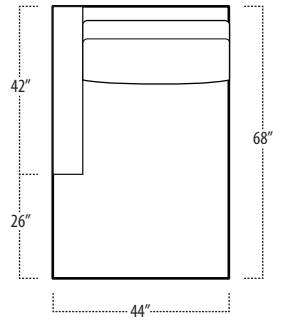

Top View Specifications | Scale: 1/4" = 1FT. (All dimensions are approximate and subject to change.)

boulevard

■ Top View Specifications | Scale: 1/4" = 1FT.
(All dimensions are approximate and subject to change.)

46 LAF 1 ARM CHAISE

46 7FT SOFA (2/1)

46 7FT SOFA (2/2)

46 RAF 1 ARM CHAISE

46 LAF 1 ARM LOVESEAT

46 CHAIR

46 RAF 1 ARM LOVESEAT

42 10FT SOFA (2/1)

42 10FT SOFA (2/2)

42 9FT SOFA (2/1)

42 9FT SOFA (2/2)

42 8FT SOFA (2/1)

42 8FT SOFA (2/2)

boulevard

■ Top View Specifications | Scale: 1/4" = 1Ft.
 (All dimensions are approximate and subject to change.)

42 RAF 1 ARM CHAISE

42 7FT SOFA (2/1)

42 7FT SOFA (2/2)

42 LAF 1 ARM CHAISE

42 LAF 1 ARM LOVESEAT

42 CHAIR

42 RAF 1 ARM LOVESEAT

OTTOMAN

5 FOOT COCKTAIL TABLE