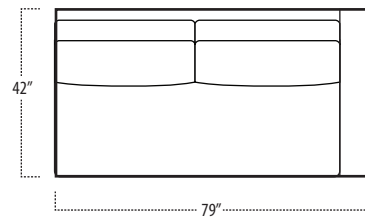

Top View Specifications | Scale: 1/4" = 1FT. (All dimensions are approximate and subject to change.)

boulevard

■ Top View Specifications | Scale: 1/4" = 1FT.
(All dimensions are approximate and subject to change.)

42 10FT SOFA (2/2)

42 9FT SOFA (2/1)

42 9FT SOFA (2/2)

42 8FT SOFA (2/1)

42 8FT SOFA (2/2)

boulevard

■ Top View Specifications | Scale: 1/4" = 1Ft.
 (All dimensions are approximate and subject to change.)

42 RAF 1 ARM CHAISE

42 7FT SOFA (2/1)

42 7FT SOFA (2/2)

42 LAF 1 ARM CHAISE

42 LAF 1 ARM LOVESEAT

42 CHAIR

42 RAF 1 ARM LOVESEAT

OTTOMAN

5 FOOT COCKTAIL TABLE