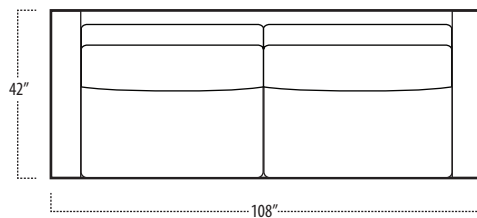

Top View Specifications | Scale: 1/4" = 1FT. (All dimensions are approximate and subject to change.)

boulevard

■ Top View Specifications | Scale: 1/4" = 1FT.
(All dimensions are approximate and subject to change.)

46 LAF 1 ARM CHAISE

46 7FT SOFA (2/1)

46 7FT SOFA (2/2)

46 RAF 1 ARM CHAISE

46 LAF 1 ARM LOVESEAT

46 CHAIR

46 RAF 1 ARM LOVESEAT

42 10FT SOFA (2/1)

42 10FT SOFA (2/2)

42 9FT SOFA (2/1)

42 9FT SOFA (2/2)

42 8FT SOFA (2/1)

42 8FT SOFA (2/2)

boulevard

■ Top View Specifications | Scale: 1/4" = 1Ft.
 (All dimensions are approximate and subject to change.)

42 RAF 1 ARM CHAISE