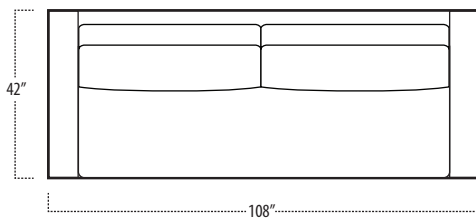

Top View Specifications | Scale: 1/4" = 1FT. (All dimensions are approximate and subject to change.)

boulevard

■ Top View Specifications | Scale: 1/4" = 1FT.
(All dimensions are approximate and subject to change.)

46 LAF 1 ARM CHAISE

46 7FT SOFA (2/1)

46 7FT SOFA (2/2)

46 RAF 1 ARM CHAISE

46 LAF 1 ARM LOVESEAT

46 CHAIR

46 RAF 1 ARM LOVESEAT

42 10FT SOFA (2/1)

42 10FT SOFA (2/2)

42 9FT SOFA (2/1)

42 9FT SOFA (2/2)

42 8FT SOFA (2/1)

42 8FT SOFA (2/2)

boulevard

■ Top View Specifications | Scale: 1/4" = 1Ft.
 (All dimensions are approximate and subject to change.)

42 RAF 1 ARM CHAISE