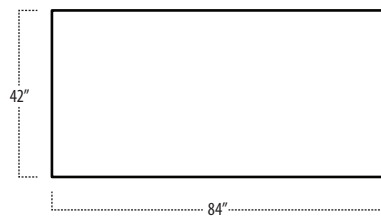

7 FOOT COCKTAIL TABLE