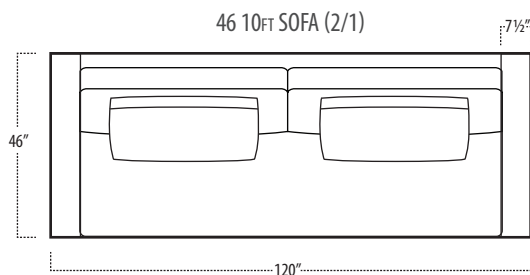

Scan the QR Code to access our product page online for additional options and features. This link will also allow you to view this spec sheet as a digital PDF file.

Side View Specification | Not to Scale [CUSTOM SIZING AVAILABLE]

Top View Specifications | Scale: 1/4" = 1FT. (All dimensions are approximate and subject to change.)

boulevard

■ Top View Specifications | Scale: 1/4" = 1FT.
(All dimensions are approximate and subject to change.)

42 10FT SOFA (2/2)

42 9FT SOFA (2/1)

42 9FT SOFA (2/2)

42 8FT SOFA (2/1)

42 8FT SOFA (2/2)

boulevard

■ Top View Specifications | Scale: 1/4" = 1Ft.
 (All dimensions are approximate and subject to change.)

42 RAF 1 ARM CHAISE

7 FOOT COCKTAIL TABLE

ARM TRAY