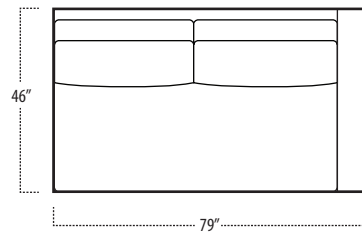

Top View Specifications | Scale: 1/4" = 1FT. (All dimensions are approximate and subject to change.)

boulevard

■ Top View Specifications | Scale: 1/4" = 1FT.
(All dimensions are approximate and subject to change.)

46 LAF 1 ARM CHAISE

46 7FT SOFA (2/1)

46 7FT SOFA (2/2)

46 RAF 1 ARM CHAISE

46 LAF 1 ARM LOVESEAT

46 CHAIR

46 RAF 1 ARM LOVESEAT

42 10FT SOFA (2/1)

42 10FT SOFA (2/2)

42 9FT SOFA (2/1)

42 9FT SOFA (2/2)

42 8FT SOFA (2/1)

42 8FT SOFA (2/2)

boulevard

■ Top View Specifications | Scale: 1/4" = 1Ft.
 (All dimensions are approximate and subject to change.)

42 RAF 1 ARM CHAISE