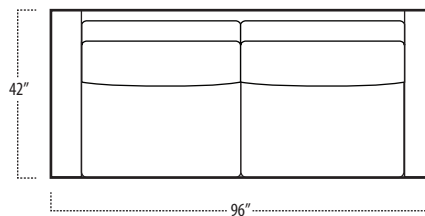

Top View Specifications | Scale: 1/4" = 1FT. (All dimensions are approximate and subject to change.)

boulevard

■ Top View Specifications | Scale: 1/4" = 1FT.
(All dimensions are approximate and subject to change.)

46 LAF 1 ARM CHAISE

46 7FT SOFA (2/1)

46 7FT SOFA (2/2)

46 RAF 1 ARM CHAISE

46 LAF 1 ARM LOVESEAT

46 CHAIR

46 RAF 1 ARM LOVESEAT

42 10FT SOFA (2/1)

42 10FT SOFA (2/2)

42 9FT SOFA (2/1)

42 9FT SOFA (2/2)

42 8FT SOFA (2/1)

42 8FT SOFA (2/2)

boulevard

■ Top View Specifications | Scale: 1/4" = 1Ft.
 (All dimensions are approximate and subject to change.)

42 RAF 1 ARM CHAISE