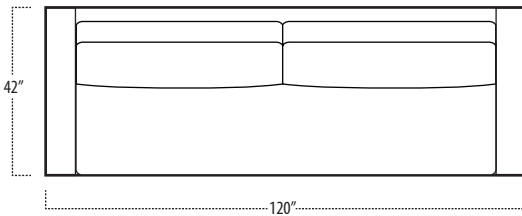

Top View Specifications | Scale: 1/4" = 1FT. (All dimensions are approximate and subject to change.)

boulevard

■ Top View Specifications | Scale: 1/4" = 1FT.
(All dimensions are approximate and subject to change.)

46 LAF 1 ARM CHAISE

46 7FT SOFA (2/1)

46 7FT SOFA (2/2)

46 RAF 1 ARM CHAISE

46 LAF 1 ARM LOVESEAT

46 CHAIR

46 RAF 1 ARM LOVESEAT

42 10FT SOFA (2/1)

42 10FT SOFA (2/2)

42 9FT SOFA (2/1)

42 9FT SOFA (2/2)

42 8FT SOFA (2/1)

42 8FT SOFA (2/2)

boulevard

■ Top View Specifications | Scale: 1/4" = 1Ft.
 (All dimensions are approximate and subject to change.)

42 RAF 1 ARM CHAISE