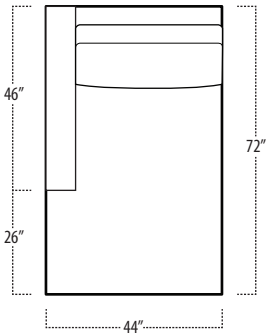

Scan the QR Code to access our product page online for additional options and features. This link will also allow you to view this spec sheet as a digital PDF file.

Side View Specification | Not to Scale [CUSTOM SIZING AVAILABLE]

Top View Specifications | Scale: 1/4" = 1FT. (All dimensions are approximate and subject to change.)

boulevard

■ Top View Specifications | Scale: 1/4" = 1FT.
(All dimensions are approximate and subject to change.)

46 LAF 1 ARM CHAISE

46 7FT SOFA (2/1)

46 7FT SOFA (2/2)

46 RAF 1 ARM CHAISE

46 LAF 1 ARM LOVESEAT

46 CHAIR

46 RAF 1 ARM LOVESEAT

42 10FT SOFA (2/1)

42 10FT SOFA (2/2)

42 9FT SOFA (2/1)

42 9FT SOFA (2/2)

42 8FT SOFA (2/1)

42 8FT SOFA (2/2)

boulevard

■ Top View Specifications | Scale: 1/4" = 1Ft.
 (All dimensions are approximate and subject to change.)

42 RAF 1 ARM CHAISE