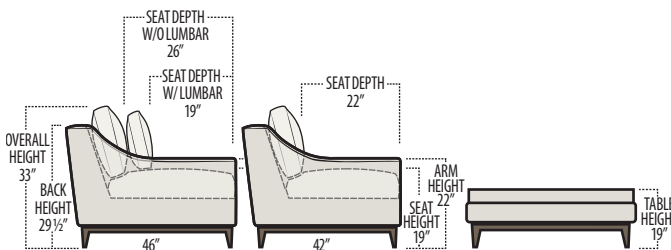

Top View Specifications | Scale: 1/4" = 1FT. (All dimensions are approximate and subject to change.)

boulevard

■ Top View Specifications | Scale: 1/4" = 1FT.
(All dimensions are approximate and subject to change.)

42 10FT SOFA (2/2)

42 9FT SOFA (2/1)

42 9FT SOFA (2/2)

42 8FT SOFA (2/1)

42 8FT SOFA (2/2)

boulevard

■ Top View Specifications | Scale: 1/4" = 1Ft.
 (All dimensions are approximate and subject to change.)

42 RAF 1 ARM CHAISE

42 7FT SOFA (2/1)

42 7FT SOFA (2/2)

42 LAF 1 ARM CHAISE

42 LAF 1 ARM LOVESEAT

42 CHAIR

42 RAF 1 ARM LOVESEAT

OTTOMAN

5 FOOT COCKTAIL TABLE

7 FOOT COCKTAIL TABLE

ARM TRAY