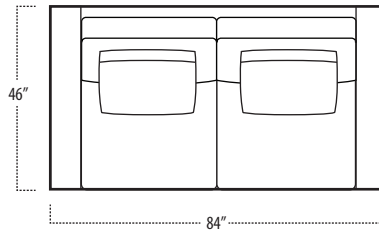

Top View Specifications | Scale: 1/4" = 1FT. (All dimensions are approximate and subject to change.)

boulevard

■ Top View Specifications | Scale: 1/4" = 1FT.
(All dimensions are approximate and subject to change.)

46 LAF 1 ARM CHAISE

46 7FT SOFA (2/1)

46 7FT SOFA (2/2)

46 RAF 1 ARM CHAISE

46 LAF 1 ARM LOVESEAT

46 CHAIR

46 RAF 1 ARM LOVESEAT

42 10FT SOFA (2/1)

42 10FT SOFA (2/2)

42 9FT SOFA (2/1)

42 9FT SOFA (2/2)

42 8FT SOFA (2/1)

42 8FT SOFA (2/2)

boulevard

■ Top View Specifications | Scale: 1/4" = 1Ft.
 (All dimensions are approximate and subject to change.)

42 RAF 1 ARM CHAISE