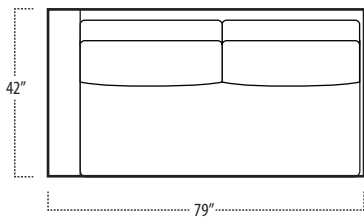

Top View Specifications | Scale: 1/4" = 1FT. (All dimensions are approximate and subject to change.)

boulevard

■ Top View Specifications | Scale: 1/4" = 1FT.
(All dimensions are approximate and subject to change.)

42 10FT SOFA (2/2)

42 9FT SOFA (2/1)

42 9FT SOFA (2/2)

42 8FT SOFA (2/1)

42 8FT SOFA (2/2)

boulevard

■ Top View Specifications | Scale: 1/4" = 1Ft.
 (All dimensions are approximate and subject to change.)

42 RAF 1 ARM CHAISE

42 7FT SOFA (2/1)

42 7FT SOFA (2/2)

42 LAF 1 ARM CHAISE

42 LAF 1 ARM LOVESEAT

42 CHAIR

42 RAF 1 ARM LOVESEAT

OTTOMAN

5 FOOT COCKTAIL TABLE