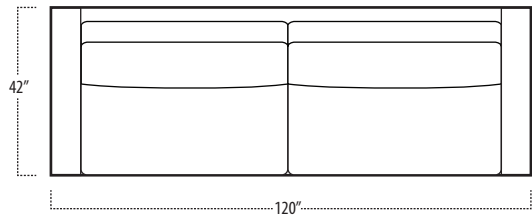

Top View Specifications | Scale: 1/4" = 1FT. (All dimensions are approximate and subject to change.)

boulevard

■ Top View Specifications | Scale: 1/4" = 1FT.
(All dimensions are approximate and subject to change.)

46 LAF 1 ARM CHAISE

46 7FT SOFA (2/1)

46 7FT SOFA (2/2)

46 RAF 1 ARM CHAISE

46 LAF 1 ARM LOVESEAT

46 CHAIR

46 RAF 1 ARM LOVESEAT

42 10FT SOFA (2/1)

42 10FT SOFA (2/2)

42 9FT SOFA (2/1)

42 9FT SOFA (2/2)

42 8FT SOFA (2/1)

42 8FT SOFA (2/2)

boulevard

■ Top View Specifications | Scale: 1/4" = 1Ft.
 (All dimensions are approximate and subject to change.)

42 RAF 1 ARM CHAISE