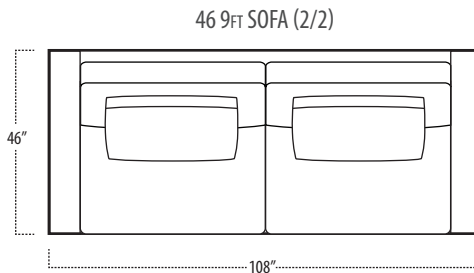

Scan the QR Code to access our product page online for additional options and features. This link will also allow you to view this spec sheet as a digital PDF file.

Side View Specification | Not to Scale [CUSTOM SIZING AVAILABLE]

Top View Specifications | Scale: 1/4" = 1FT. (All dimensions are approximate and subject to change.)

boulevard

■ Top View Specifications | Scale: 1/4" = 1FT.
(All dimensions are approximate and subject to change.)

42 10FT SOFA (2/2)

42 9FT SOFA (2/1)

42 9FT SOFA (2/2)

42 8FT SOFA (2/1)

42 8FT SOFA (2/2)

boulevard

■ Top View Specifications | Scale: 1/4" = 1Ft.
 (All dimensions are approximate and subject to change.)

42 RAF 1 ARM CHAISE