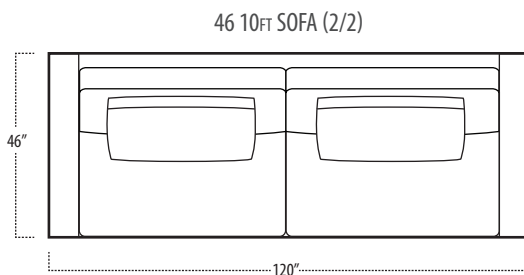

Scan the QR Code to access our product page online for additional options and features. This link will also allow you to view this spec sheet as a digital PDF file.

Side View Specification | Not to Scale [CUSTOM SIZING AVAILABLE]

Top View Specifications | Scale: 1/4" = 1FT. (All dimensions are approximate and subject to change.)

boulevard

■ Top View Specifications | Scale: 1/4" = 1FT.
(All dimensions are approximate and subject to change.)

42 10FT SOFA (2/2)

42 9FT SOFA (2/1)

42 9FT SOFA (2/2)

42 8FT SOFA (2/1)

42 8FT SOFA (2/2)

boulevard

■ Top View Specifications | Scale: 1/4" = 1Ft.
 (All dimensions are approximate and subject to change.)

42 RAF 1 ARM CHAISE