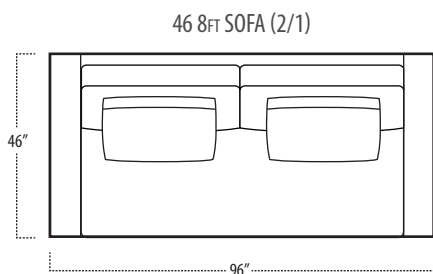

Scan the QR Code to access our product page online for additional options and features. This link will also allow you to view this spec sheet as a digital PDF file.

Side View Specification | Not to Scale [CUSTOM SIZING AVAILABLE]

Top View Specifications | Scale: 1/4" = 1FT. (All dimensions are approximate and subject to change.)

boulevard

■ Top View Specifications | Scale: 1/4" = 1FT.
(All dimensions are approximate and subject to change.)

42 10FT SOFA (2/2)

42 9FT SOFA (2/1)

42 9FT SOFA (2/2)

42 8FT SOFA (2/1)

42 8FT SOFA (2/2)

boulevard

■ Top View Specifications | Scale: 1/4" = 1Ft.
 (All dimensions are approximate and subject to change.)

42 RAF 1 ARM CHAISE