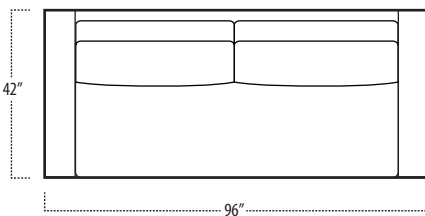

Top View Specifications | Scale: 1/4" = 1FT. (All dimensions are approximate and subject to change.)

boulevard

■ Top View Specifications | Scale: 1/4" = 1FT.
(All dimensions are approximate and subject to change.)

46 LAF 1 ARM CHAISE

46 7FT SOFA (2/1)

46 7FT SOFA (2/2)

46 RAF 1 ARM CHAISE

46 LAF 1 ARM LOVESEAT

46 CHAIR

46 RAF 1 ARM LOVESEAT

42 10FT SOFA (2/1)

42 10FT SOFA (2/2)

42 9FT SOFA (2/1)

42 9FT SOFA (2/2)

42 8FT SOFA (2/1)

42 8FT SOFA (2/2)

boulevard

■ Top View Specifications | Scale: 1/4" = 1Ft.
 (All dimensions are approximate and subject to change.)

42 RAF 1 ARM CHAISE