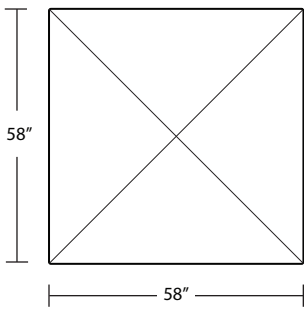

# MILO

18x18 Ottoman

34 x 34 Cocktail Ottoman

26 x 26 Ottoman

42 x 42 Cocktail Ottoman

50 x 50 Cocktail Ottoman

50 x 66 Cocktail Ottoman

58 x 58 Cocktail Ottoman

26 x 50 Bench

66 x 66 Cocktail Ottoman

26 x 58 Bench

42 x 58 Cocktail Ottoman

26 x 66 Bench

42 x 42 Angle Bench

50 x 50 Angle Bench

58 x 58 Angle Bench