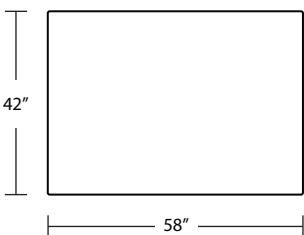

# MILO

18x18 Ottoman

34 x 34 Cocktail Ottoman

26 x 26 Ottoman

42 x 42 Cocktail Ottoman

50 x 50 Cocktail Ottoman

50 x 66 Cocktail Ottoman

58 x 58 Cocktail Ottoman

26 x 50 Bench

66 x 66 Cocktail Ottoman

26 x 58 Bench

42 x 58 Cocktail Ottoman

26 x 66 Bench

42 x 42 Angle Bench

50 x 50 Angle Bench

58 x 58 Angle Bench