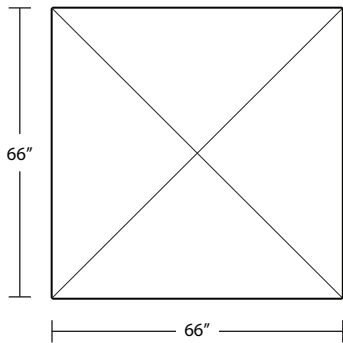

# MILO

18x18 Ottoman

34 x 34 Cocktail Ottoman

26 x 26 Ottoman

42 x 42 Cocktail Ottoman

50 x 50 Cocktail Ottoman

50 x 66 Cocktail Ottoman

58 x 58 Cocktail Ottoman

26 x 50 Bench

66 x 66 Cocktail Ottoman

26 x 58 Bench

42 x 58 Cocktail Ottoman

26 x 66 Bench

42 x 42 Angle Bench

50 x 50 Angle Bench

58 x 58 Angle Bench