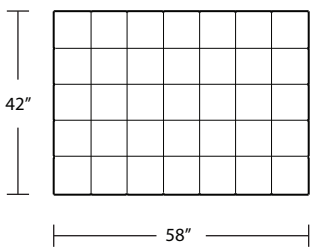

# DAX

18 x 18 Ottoman

34 x 34 Cocktail Ottoman

26 x 26 Ottoman

42 x 42 Cocktail Ottoman

50 x 50 Cocktail Ottoman

50 x 66 Cocktail Ottoman

58 x 58 Cocktail Ottoman

26 x 50 Bench

66 x 66 Cocktail Ottoman

26 x 58 Bench

42 x 58 Cocktail Ottoman

26 x 66 Bench

42 x 42 Angle Bench

50 x 50 Angle Bench

58 x 58 Angle Bench