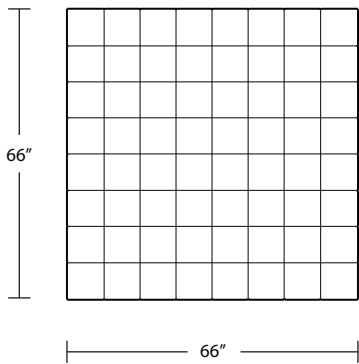

# DAX

18 x 18 Ottoman

34 x 34 Cocktail Ottoman

26 x 26 Ottoman

42 x 42 Cocktail Ottoman

50 x 50 Cocktail Ottoman

50 x 66 Cocktail Ottoman

58 x 58 Cocktail Ottoman

26 x 50 Bench

66 x 66 Cocktail Ottoman

26 x 58 Bench

42 x 58 Cocktail Ottoman

26 x 66 Bench

42 x 42 Angle Bench

50 x 50 Angle Bench

58 x 58 Angle Bench