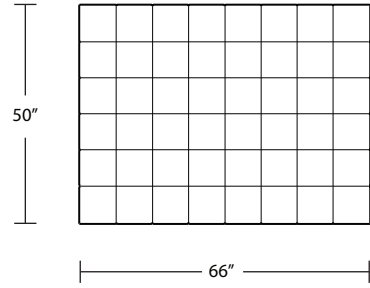

# DAX

18 x 18 Ottoman

34 x 34 Cocktail Ottoman

26 x 26 Ottoman

42 x 42 Cocktail Ottoman

50 x 50 Cocktail Ottoman

50 x 66 Cocktail Ottoman

58 x 58 Cocktail Ottoman

26 x 50 Bench

66 x 66 Cocktail Ottoman

26 x 58 Bench

42 x 58 Cocktail Ottoman

26 x 66 Bench

42 x 42 Angle Bench

50 x 50 Angle Bench

58 x 58 Angle Bench