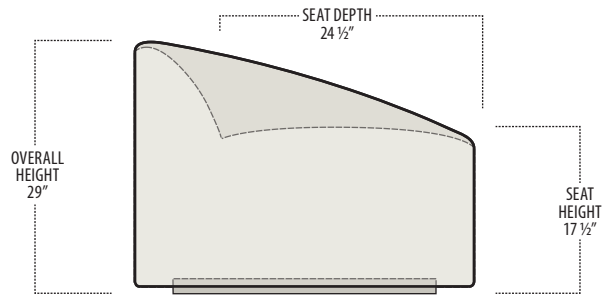

## ■ Side View Specification | Not to Scale [ CUSTOM SIZING AVAILABLE ]

## ■ Top View Specifications | Scale: 1/4" = 1FT. (All dimensions are approximate and subject to change.)