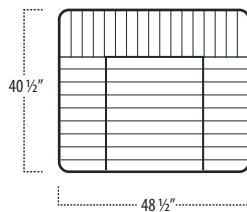

## Side View Specification | Not to Scale [ CUSTOM SIZING AVAILABLE ]

## Top View Specifications | Scale: 1/4" = 1FT. (All dimensions are approximate and subject to change.)

SOFA

CHAIR / SWIVEL CHAIR

OTTOMAN