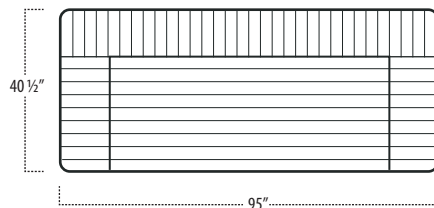

## Side View Specification | Not to Scale [ CUSTOM SIZING AVAILABLE ]

## Top View Specifications | Scale: 1/4" = 1FT. (All dimensions are approximate and subject to change.)

SOFA

CHAIR / SWIVEL CHAIR

OTTOMAN