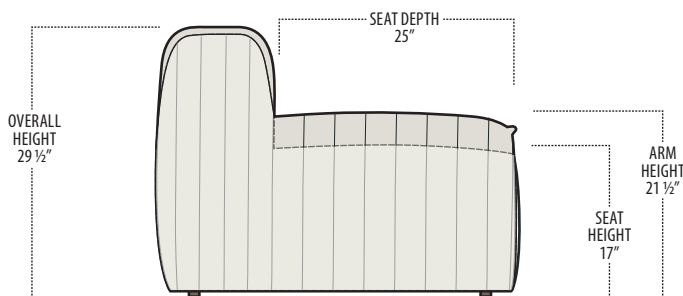

## Side View Specification | Not to Scale [ CUSTOM SIZING AVAILABLE ]

## Top View Specifications | Scale: 1/4" = 1FT. (All dimensions are approximate and subject to change.)

SOFA

CHAIR / SWIVEL CHAIR

OTTOMAN