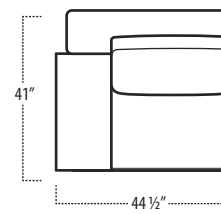

Top View Specifications | Scale: 1/4" = 1FT.

(Seat depth may vary depending on back pillow placement. All dimensions are approximate and subject to change.)

LAF 1 ARM CHAIR (UPH ARM)

RAF 1 ARM CHAIR (UPH ARM)

RAF 1 ARM CHAIR (TABLE ARM)

LAF 1 ARM CHAIR (TABLE ARM)

SQUARE CORNER

ARMLESS CHAIR

BUMPER OTTOMAN

BACK PILLOW

environment

■ Top View Specifications | Scale: 1/4" = 1FT.

(Seat depth may vary depending on back pillow placement. All dimensions are approximate and subject to change.)

RAF 1 ARM CHAISE (UPH ARM)

LAF 1 ARM CHAISE (UPH ARM)

LAF 1 ARM CHAISE (TABLE ARM)

RAF 1 ARM CHAISE (TABLE ARM)