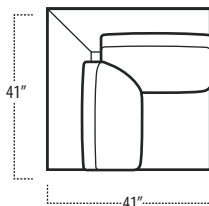

Top View Specifications | Scale: 1/4" = 1FT.

(Seat depth may vary depending on back pillow placement. All dimensions are approximate and subject to change.)

LAF 1 ARM CHAIR (UPH ARM)

RAF 1 ARM CHAIR (UPH ARM)

RAF 1 ARM CHAIR (TABLE ARM)

LAF 1 ARM CHAIR (TABLE ARM)

SQUARE CORNER

ARMLESS CHAIR

BUMPER OTTOMAN

BACK PILLOW

environment

■ Top View Specifications | Scale: 1/4" = 1FT.