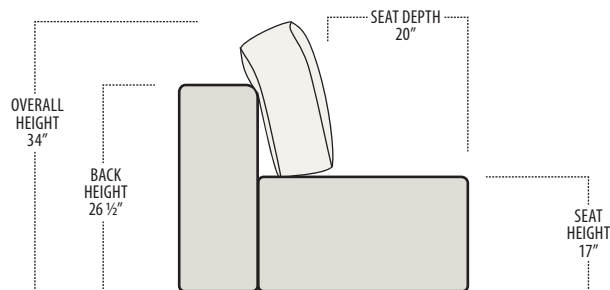

Scan the QR Code to access our product page online for additional options and features. This link will also allow you to view this spec sheet as a digital PDF file.

Side View Specification | Not to Scale [CUSTOM SIZING AVAILABLE]

Top View Specifications | Scale: 1/4" = 1FT.

(Seat depth may vary depending on back pillow placement. All dimensions are approximate and subject to change.)

LAF 1 ARM CHAIR (UPH ARM)

RAF 1 ARM CHAIR (UPH ARM)

RAF 1 ARM CHAIR (TABLE ARM)

LAF 1 ARM CHAIR (TABLE ARM)

SQUARE CORNER

ARMLESS CHAIR

BUMPER OTTOMAN

BACK PILLOW

environment

■ Top View Specifications | Scale: 1/4" = 1FT.

SQUARE COCKTAIL TABLE
[14" HIGH]

RECTANGULAR COCKTAIL TABLE
[14" HIGH]