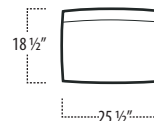

Top View Specifications | Scale: 1/4" = 1FT.

(Seat depth may vary depending on back pillow placement. All dimensions are approximate and subject to change.)

LAF 1 ARM CHAIR (UPH ARM)

RAF 1 ARM CHAIR (UPH ARM)

RAF 1 ARM CHAIR (TABLE ARM)

LAF 1 ARM CHAIR (TABLE ARM)

SQUARE CORNER

ARMLESS CHAIR

BUMPER OTTOMAN

BACK PILLOW

environment

■ Top View Specifications | Scale: 1/4" = 1FT.

(Seat depth may vary depending on back pillow placement. All dimensions are approximate and subject to change.)

RAF 1 ARM CHAISE (UPH ARM)

LAF 1 ARM CHAISE (UPH ARM)

LAF 1 ARM CHAISE (TABLE ARM)

RAF 1 ARM CHAISE (TABLE ARM)