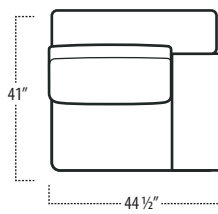

Top View Specifications | Scale: 1/4" = 1FT.

(Seat depth may vary depending on back pillow placement. All dimensions are approximate and subject to change.)

LAF 1 ARM CHAIR (UPH ARM)

RAF 1 ARM CHAIR (UPH ARM)

RAF 1 ARM CHAIR (TABLE ARM)

LAF 1 ARM CHAIR (TABLE ARM)

SQUARE CORNER

ARMLESS CHAIR

BUMPER OTTOMAN

BACK PILLOW

environment

■ Top View Specifications | Scale: 1/4" = 1FT.

(Seat depth may vary depending on back pillow placement. All dimensions are approximate and subject to change.)

RAF 1 ARM CHAISE (UPH ARM)

LAF 1 ARM CHAISE (UPH ARM)

LAF 1 ARM CHAISE (TABLE ARM)

RAF 1 ARM CHAISE (TABLE ARM)

SQUARE COCKTAIL TABLE
[14" HIGH]

RECTANGULAR COCKTAIL TABLE
[14" HIGH]