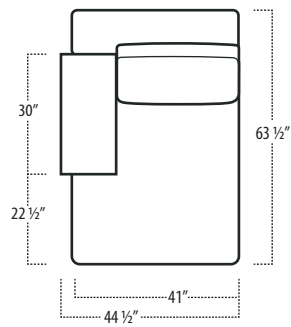

Top View Specifications | Scale: 1/4" = 1FT.

(Seat depth may vary depending on back pillow placement. All dimensions are approximate and subject to change.)

LAF 1 ARM CHAIR (UPH ARM)

RAF 1 ARM CHAIR (UPH ARM)

RAF 1 ARM CHAIR (TABLE ARM)

LAF 1 ARM CHAIR (TABLE ARM)

SQUARE CORNER

ARMLESS CHAIR

BUMPER OTTOMAN

BACK PILLOW

environment

■ Top View Specifications | Scale: 1/4" = 1FT.

(Seat depth may vary depending on back pillow placement. All dimensions are approximate and subject to change.)

RAF 1 ARM CHAISE (UPH ARM)

LAF 1 ARM CHAISE (UPH ARM)

LAF 1 ARM CHAISE (TABLE ARM)

RAF 1 ARM CHAISE (TABLE ARM)

SQUARE COCKTAIL TABLE
[14" HIGH]

RECTANGULAR COCKTAIL TABLE
[14" HIGH]