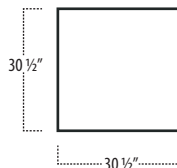

Top View Specifications | Scale: 1/4" = 1FT.

(Seat depth may vary depending on back pillow placement. All dimensions are approximate and subject to change.)

LAF 1 ARM CHAIR (UPH ARM)

RAF 1 ARM CHAIR (UPH ARM)

RAF 1 ARM CHAIR (TABLE ARM)

LAF 1 ARM CHAIR (TABLE ARM)

SQUARE CORNER

ARMLESS CHAIR

BUMPER OTTOMAN

BACK PILLOW

environment

■ Top View Specifications | Scale: 1/4" = 1FT.

(Seat depth may vary depending on back pillow placement. All dimensions are approximate and subject to change.)

RAF 1 ARM CHAISE (UPH ARM)

LAF 1 ARM CHAISE (UPH ARM)

LAF 1 ARM CHAISE (TABLE ARM)

RAF 1 ARM CHAISE (TABLE ARM)