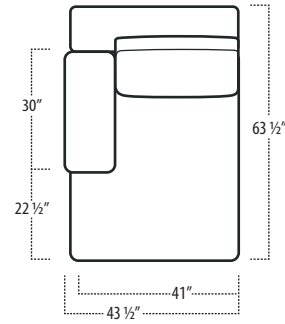

Top View Specifications | Scale: 1/4" = 1FT.

(Seat depth may vary depending on back pillow placement. All dimensions are approximate and subject to change.)

LAF 1 ARM CHAIR (UPH ARM)

RAF 1 ARM CHAIR (UPH ARM)

RAF 1 ARM CHAIR (TABLE ARM)

LAF 1 ARM CHAIR (TABLE ARM)

SQUARE CORNER

ARMLESS CHAIR

BUMPER OTTOMAN

BACK PILLOW

environment

■ Top View Specifications | Scale: 1/4" = 1FT.

(Seat depth may vary depending on back pillow placement. All dimensions are approximate and subject to change.)

RAF 1 ARM CHAISE (UPH ARM)

LAF 1 ARM CHAISE (UPH ARM)

LAF 1 ARM CHAISE (TABLE ARM)

RAF 1 ARM CHAISE (TABLE ARM)

SQUARE COCKTAIL TABLE
[14" HIGH]

RECTANGULAR COCKTAIL TABLE
[14" HIGH]