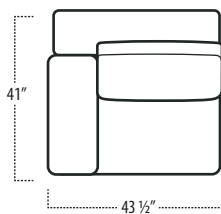

Scan the QR Code to access our product page online for additional options and features. This link will also allow you to view this spec sheet as a digital PDF file.

Side View Specification | Not to Scale [CUSTOM SIZING AVAILABLE]

Top View Specifications | Scale: 1/4" = 1FT.

(Seat depth may vary depending on back pillow placement. All dimensions are approximate and subject to change.)

LAF 1 ARM CHAIR (UPH ARM)

RAF 1 ARM CHAIR (UPH ARM)

RAF 1 ARM CHAIR (TABLE ARM)

LAF 1 ARM CHAIR (TABLE ARM)

SQUARE CORNER

ARMLESS CHAIR

BUMPER OTTOMAN

BACK PILLOW

environment

■ Top View Specifications | Scale: 1/4" = 1FT.

SQUARE COCKTAIL TABLE
[14" HIGH]

RECTANGULAR COCKTAIL TABLE
[14" HIGH]