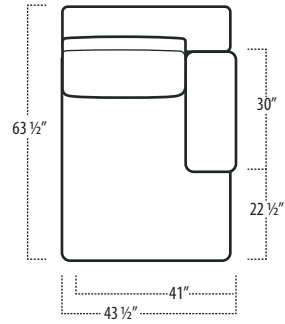

Top View Specifications | Scale: 1/4" = 1FT.

(Seat depth may vary depending on back pillow placement. All dimensions are approximate and subject to change.)

LAF 1 ARM CHAIR (UPH ARM)

RAF 1 ARM CHAIR (UPH ARM)

RAF 1 ARM CHAIR (TABLE ARM)

LAF 1 ARM CHAIR (TABLE ARM)

SQUARE CORNER

ARMLESS CHAIR

BUMPER OTTOMAN

BACK PILLOW

environment

■ Top View Specifications | Scale: 1/4" = 1FT.

(Seat depth may vary depending on back pillow placement. All dimensions are approximate and subject to change.)

RAF 1 ARM CHAISE (UPH ARM)

LAF 1 ARM CHAISE (UPH ARM)

LAF 1 ARM CHAISE (TABLE ARM)

RAF 1 ARM CHAISE (TABLE ARM)

SQUARE COCKTAIL TABLE
[14" HIGH]

RECTANGULAR COCKTAIL TABLE
[14" HIGH]