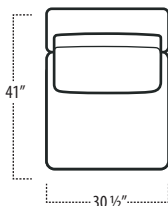

Top View Specifications | Scale: 1/4" = 1FT.

(Seat depth may vary depending on back pillow placement. All dimensions are approximate and subject to change.)

LAF 1 ARM CHAIR (UPH ARM)

RAF 1 ARM CHAIR (UPH ARM)

RAF 1 ARM CHAIR (TABLE ARM)

LAF 1 ARM CHAIR (TABLE ARM)

SQUARE CORNER

ARMLESS CHAIR

BUMPER OTTOMAN

BACK PILLOW

environment

■ Top View Specifications | Scale: 1/4" = 1FT.

(Seat depth may vary depending on back pillow placement. All dimensions are approximate and subject to change.)

RAF 1 ARM CHAISE (UPH ARM)

LAF 1 ARM CHAISE (UPH ARM)

LAF 1 ARM CHAISE (TABLE ARM)

RAF 1 ARM CHAISE (TABLE ARM)

SQUARE COCKTAIL TABLE
[14" HIGH]

RECTANGULAR COCKTAIL TABLE
[14" HIGH]