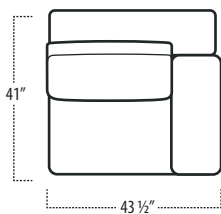

Scan the QR Code to access our product page online for additional options and features. This link will also allow you to view this spec sheet as a digital PDF file.

Side View Specification | Not to Scale [CUSTOM SIZING AVAILABLE]

Top View Specifications | Scale: 1/4" = 1FT.

(Seat depth may vary depending on back pillow placement. All dimensions are approximate and subject to change.)

LAF 1 ARM CHAIR (UPH ARM)

RAF 1 ARM CHAIR (UPH ARM)

RAF 1 ARM CHAIR (TABLE ARM)

LAF 1 ARM CHAIR (TABLE ARM)

SQUARE CORNER

ARMLESS CHAIR

BUMPER OTTOMAN

BACK PILLOW

environment

■ Top View Specifications | Scale: 1/4" = 1FT.

SQUARE COCKTAIL TABLE
[14" HIGH]

RECTANGULAR COCKTAIL TABLE
[14" HIGH]