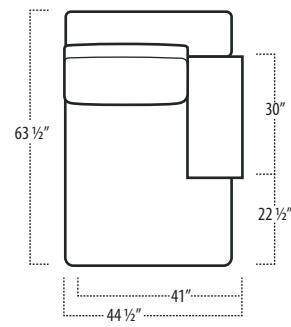

Top View Specifications | Scale: 1/4" = 1FT.

(Seat depth may vary depending on back pillow placement. All dimensions are approximate and subject to change.)

LAF 1 ARM CHAIR (UPH ARM)

RAF 1 ARM CHAIR (UPH ARM)

RAF 1 ARM CHAIR (TABLE ARM)

LAF 1 ARM CHAIR (TABLE ARM)

SQUARE CORNER

ARMLESS CHAIR

BUMPER OTTOMAN

BACK PILLOW

environment

■ Top View Specifications | Scale: 1/4" = 1FT.

(Seat depth may vary depending on back pillow placement. All dimensions are approximate and subject to change.)

RAF 1 ARM CHAISE (UPH ARM)

LAF 1 ARM CHAISE (UPH ARM)

LAF 1 ARM CHAISE (TABLE ARM)

RAF 1 ARM CHAISE (TABLE ARM)

SQUARE COCKTAIL TABLE
[14" HIGH]

RECTANGULAR COCKTAIL TABLE
[14" HIGH]