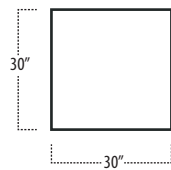

Top View Specifications | Scale: 1/4" = 1FT.

(Seat depth may vary depending on back pillow placement. All dimensions are approximate and subject to change.)

LAF 1 ARM CHAIR (UPH ARM)

RAF 1 ARM CHAIR (UPH ARM)

RAF 1 ARM CHAIR (TABLE ARM)

LAF 1 ARM CHAIR (TABLE ARM)

SQUARE CORNER

ARMLESS CHAIR

BUMPER OTTOMAN

BACK PILLOW

environment

■ Top View Specifications | Scale: 1/4" = 1FT.

(Seat depth may vary depending on back pillow placement. All dimensions are approximate and subject to change.)

RAF 1 ARM CHAISE (UPH ARM)

LAF 1 ARM CHAISE (UPH ARM)

LAF 1 ARM CHAISE (TABLE ARM)

RAF 1 ARM CHAISE (TABLE ARM)

SQUARE COCKTAIL TABLE
[14" HIGH]

RECTANGULAR COCKTAIL TABLE
[14" HIGH]