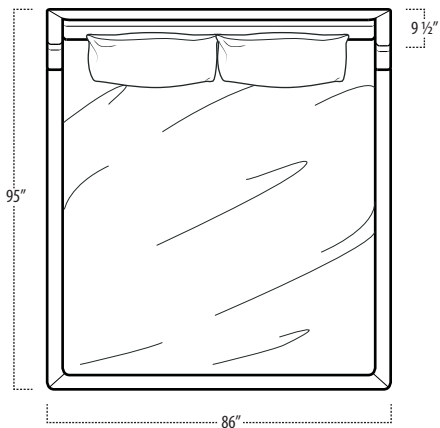

Scan the QR Code to access our product page online for additional options and features. This link will also allow you to view this spec sheet as a digital PDF file.

■ Side View Specification | Not to Scale [CUSTOM SIZING AVAILABLE]

■ Top View Specifications | Scale: 1/4" = 1FT. (All dimensions are approximate and subject to change.)

EASTERN KING BED

CALIFORNIA KING BED

QUEEN BED

FULL BED

TWIN BED