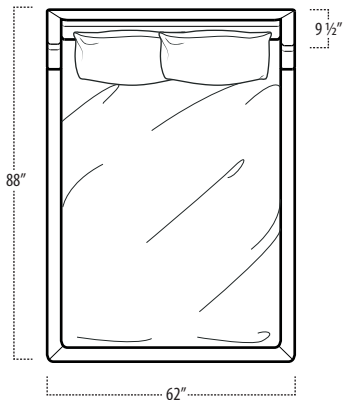

Scan the QR Code to access our product page online for additional options and features. This link will also allow you to view this spec sheet as a digital PDF file.

■ Side View Specification | Not to Scale [CUSTOM SIZING AVAILABLE]

■ Top View Specifications | Scale: 1/4" = 1FT. (All dimensions are approximate and subject to change.)

EASTERN KING BED

CALIFORNIA KING BED

QUEEN BED

FULL BED

TWIN BED