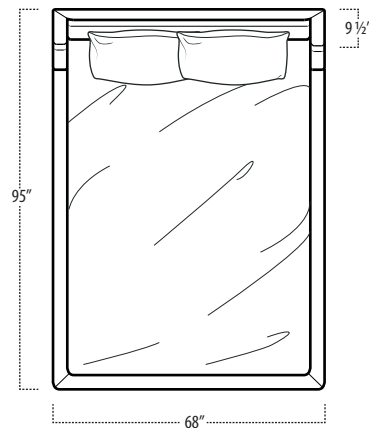

Scan the QR Code to access our product page online for additional options and features. This link will also allow you to view this spec sheet as a digital PDF file.

■ Side View Specification | Not to Scale [CUSTOM SIZING AVAILABLE]

■ Top View Specifications | Scale: 1/4" = 1FT. (All dimensions are approximate and subject to change.)

EASTERN KING BED

CALIFORNIA KING BED

QUEEN BED

FULL BED

TWIN BED