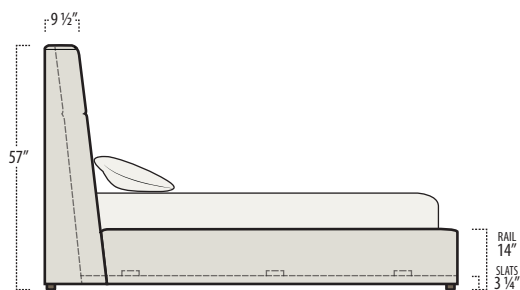

Scan the QR Code to access our product page online for additional options and features. This link will also allow you to view this spec sheet as a digital PDF file.

■ Side View Specification | Not to Scale [CUSTOM SIZING AVAILABLE]

■ Top View Specifications | Scale: 1/4" = 1FT. (All dimensions are approximate and subject to change.)

EASTERN KING BED

CALIFORNIA KING BED

QUEEN BED

FULL BED

TWIN BED