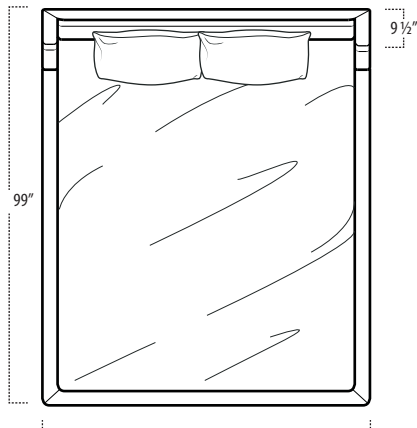

Scan the QR Code to access our product page online for additional options and features. This link will also allow you to view this spec sheet as a digital PDF file.

■ Side View Specification | Not to Scale [CUSTOM SIZING AVAILABLE]

■ Top View Specifications | Scale: 1/4" = 1FT. (All dimensions are approximate and subject to change.)

EASTERN KING BED

CALIFORNIA KING BED

QUEEN BED

FULL BED

TWIN BED