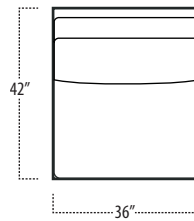

Top View Specifications | Scale: 1/4" = 1FT. (All dimensions are approximate and subject to change.)

■ Top View Specifications | Scale: 1/4" = 1Ft.
 (All dimensions are approximate and subject to change.)

46 RAF SOFA W/ RETURN (4/1)

■ Top View Specifications | Scale: 1/4" = 1Ft.
 (All dimensions are approximate and subject to change.)

42 10FT SOFA (2/1)

42 10FT SOFA (2/2)

42 9FT SOFA (2/1)

42 9FT SOFA (2/2)

42 8FT SOFA (2/1)

42 8FT SOFA (2/2)

42 7FT SOFA (2/1)

42 ARMLESS SOFA (3/1)

42 7FT SOFA (2/2)

42 LAF 1 ARM LOVESEAT (2/1)

42 ARMLESS LOVESEAT (2/1)

42 RAF 1 ARM LOVESEAT (2/1)

■ Top View Specifications | Scale: 1/4" = 1Ft.
 (All dimensions are approximate and subject to change.)

42 LAF 1 ARM SOFA (3/1)

42 CHAIR

42 RAF 1 ARM SOFA (3/1)

42 LAF 1 ARM CHAISE

42 LAF 1 ARM CHAIR

42 ARMLESS CHAIR