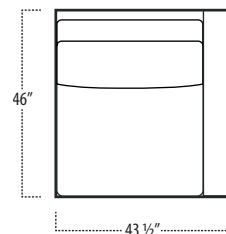

Top View Specifications | Scale: 1/4" = 1FT. (All dimensions are approximate and subject to change.)

■ Top View Specifications | Scale: 1/4" = 1Ft.
 (All dimensions are approximate and subject to change.)

46 7FT SOFA (2/1)

46 ARMLESS SOFA (3/1)

46 7FT SOFA (2/2)

46 LAF 1 ARM LOVESEAT (2/1)

46 ARMLESS LOVESEAT (2/1)

46 RAF 1 ARM LOVESEAT (2/1)

46 LAF 1 ARM SOFA (3/1)

46 CHAIR

46 RAF 1 ARM SOFA (3/1)

46 LAF 1 ARM CHAISE

46 LAF 1 ARM CHAIR

46 ARMLESS CHAIR

46 RAF 1 ARM CHAIR

46 RAF 1 ARM CHAISE

46 LAF SOFA W/ RETURN (4/1)

46 SQUARE CORNER

46 RAF SOFA W/ RETURN (4/1)

■ Top View Specifications | Scale: 1/4" = 1Ft.
 (All dimensions are approximate and subject to change.)

42 10FT SOFA (2/1)

42 10FT SOFA (2/2)

42 9FT SOFA (2/1)

42 9FT SOFA (2/2)