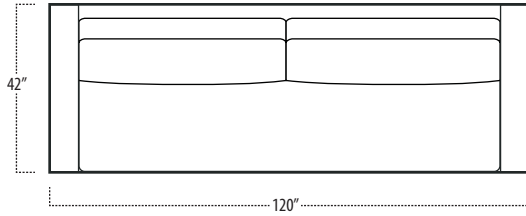

Top View Specifications | Scale: 1/4" = 1FT. (All dimensions are approximate and subject to change.)

■ Top View Specifications | Scale: 1/4" = 1Ft.
 (All dimensions are approximate and subject to change.)

46 7FT SOFA (2/1)

46 ARMLESS SOFA (3/1)

46 7FT SOFA (2/2)

46 LAF 1 ARM LOVESEAT (2/1)

46 ARMLESS LOVESEAT (2/1)

46 RAF 1 ARM LOVESEAT (2/1)

46 LAF 1 ARM SOFA (3/1)

46 CHAIR

46 RAF 1 ARM SOFA (3/1)

46 LAF 1 ARM CHAISE

46 LAF 1 ARM CHAIR

46 ARMLESS CHAIR

46 RAF 1 ARM CHAIR

46 RAF 1 ARM CHAISE

46 LAF SOFA W/ RETURN (4/1)

46 SQUARE CORNER

46 RAF SOFA W/ RETURN (4/1)

■ Top View Specifications | Scale: 1/4" = 1Ft.
 (All dimensions are approximate and subject to change.)

42 10FT SOFA (2/1)

42 10FT SOFA (2/2)

42 9FT SOFA (2/1)

42 9FT SOFA (2/2)