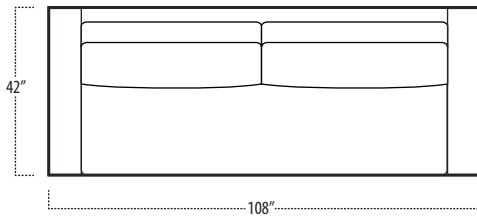

Top View Specifications | Scale: 1/4" = 1FT. (All dimensions are approximate and subject to change.)

■ Top View Specifications | Scale: 1/4" = 1Ft.
 (All dimensions are approximate and subject to change.)

46 RAF SOFA W/ RETURN (4/1)

■ Top View Specifications | Scale: 1/4" = 1Ft.
 (All dimensions are approximate and subject to change.)

42 10FT SOFA (2/1)

42 10FT SOFA (2/2)

42 9FT SOFA (2/1)

42 9FT SOFA (2/2)

42 8FT SOFA (2/1)

42 8FT SOFA (2/2)

42 7FT SOFA (2/1)

42 ARMLESS SOFA (3/1)

42 7FT SOFA (2/2)

42 LAF 1 ARM LOVESEAT (2/1)

42 ARMLESS LOVESEAT (2/1)

42 RAF 1 ARM LOVESEAT (2/1)