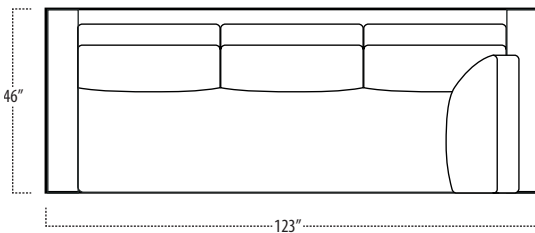

Top View Specifications | Scale: 1/4" = 1FT. (All dimensions are approximate and subject to change.)

■ Top View Specifications | Scale: 1/4" = 1Ft.
 (All dimensions are approximate and subject to change.)

46 7FT SOFA (2/1)

46 ARMLESS SOFA (3/1)

46 7FT SOFA (2/2)

46 LAF 1 ARM LOVESEAT (2/1)

46 ARMLESS LOVESEAT (2/1)

46 RAF 1 ARM LOVESEAT (2/1)

46 LAF 1 ARM SOFA (3/1)

46 CHAIR

46 RAF 1 ARM SOFA (3/1)

46 LAF 1 ARM CHAISE

46 LAF 1 ARM CHAIR

46 ARMLESS CHAIR

46 RAF 1 ARM CHAIR

46 RAF 1 ARM CHAISE

46 LAF SOFA W/ RETURN (4/1)

46 SQUARE CORNER

46 RAF SOFA W/ RETURN (4/1)

■ Top View Specifications | Scale: 1/4" = 1Ft.
 (All dimensions are approximate and subject to change.)

42 10FT SOFA (2/1)

42 10FT SOFA (2/2)

42 9FT SOFA (2/1)

42 9FT SOFA (2/2)