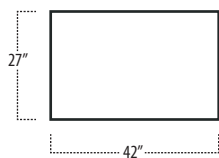

Top View Specifications | Scale: 1/4" = 1FT. (All dimensions are approximate and subject to change.)

■ Top View Specifications | Scale: 1/4" = 1Ft.
 (All dimensions are approximate and subject to change.)

■ Top View Specifications | Scale: 1/4" = 1Ft.
 (All dimensions are approximate and subject to change.)

42 LAF 1 ARM SOFA (3/1)

42 CHAIR

42 RAF 1 ARM SOFA (3/1)

42 LAF 1 ARM CHAISE

42 LAF 1 ARM CHAIR

42 ARMLESS CHAIR

42 RAF 1 ARM CHAIR

42 RAF 1 ARM CHAISE

42 LAF SOFA W/ RETURN (4/1)

42 SQUARE CORNER

42 RAF SOFA W/ RETURN (4/1)

LARGE OTTOMAN

SMALL OTTOMAN

7FT COCKTAIL TABLE