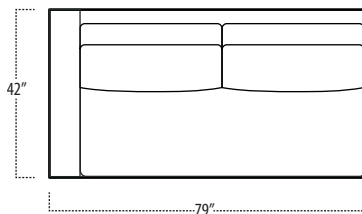

Top View Specifications | Scale: 1/4" = 1FT. (All dimensions are approximate and subject to change.)

■ Top View Specifications | Scale: 1/4" = 1Ft.
 (All dimensions are approximate and subject to change.)

46 RAF SOFA W/ RETURN (4/1)

■ Top View Specifications | Scale: 1/4" = 1Ft.
 (All dimensions are approximate and subject to change.)

42 10FT SOFA (2/1)

42 10FT SOFA (2/2)

42 9FT SOFA (2/1)

42 9FT SOFA (2/2)

42 8FT SOFA (2/1)

42 8FT SOFA (2/2)

42 7FT SOFA (2/1)

42 ARMLESS SOFA (3/1)

42 7FT SOFA (2/2)

42 LAF 1 ARM LOVESEAT (2/1)

42 ARMLESS LOVESEAT (2/1)

42 RAF 1 ARM LOVESEAT (2/1)

■ Top View Specifications | Scale: 1/4" = 1Ft.
 (All dimensions are approximate and subject to change.)

42 LAF 1 ARM SOFA (3/1)

42 CHAIR

42 RAF 1 ARM SOFA (3/1)

42 LAF 1 ARM CHAISE

42 LAF 1 ARM CHAIR

42 ARMLESS CHAIR