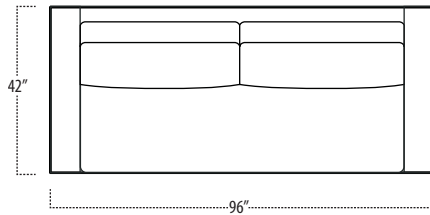

Top View Specifications | Scale: 1/4" = 1FT. (All dimensions are approximate and subject to change.)

■ Top View Specifications | Scale: 1/4" = 1Ft.
 (All dimensions are approximate and subject to change.)

46 RAF SOFA W/ RETURN (4/1)

■ Top View Specifications | Scale: 1/4" = 1Ft.
 (All dimensions are approximate and subject to change.)

42 10FT SOFA (2/1)

42 10FT SOFA (2/2)

42 9FT SOFA (2/1)

42 9FT SOFA (2/2)

42 8FT SOFA (2/1)

42 8FT SOFA (2/2)

42 7FT SOFA (2/1)

42 ARMLESS SOFA (3/1)

42 7FT SOFA (2/2)

42 LAF 1 ARM LOVESEAT (2/1)

42 ARMLESS LOVESEAT (2/1)

42 RAF 1 ARM LOVESEAT (2/1)