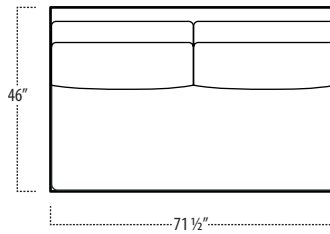

Top View Specifications | Scale: 1/4" = 1FT. (All dimensions are approximate and subject to change.)

■ Top View Specifications | Scale: 1/4" = 1Ft.
 (All dimensions are approximate and subject to change.)

46 7FT SOFA (2/1)

46 ARMLESS SOFA (3/1)

46 7FT SOFA (2/2)

46 LAF 1 ARM LOVESEAT (2/1)

46 ARMLESS LOVESEAT (2/1)

46 RAF 1 ARM LOVESEAT (2/1)

46 LAF 1 ARM SOFA (3/1)

46 CHAIR

46 RAF SOFA W/ RETURN (4/1)

■ Top View Specifications | Scale: 1/4" = 1Ft.
 (All dimensions are approximate and subject to change.)

42 10FT SOFA (2/1)

42 10FT SOFA (2/2)

42 9FT SOFA (2/1)

42 9FT SOFA (2/2)