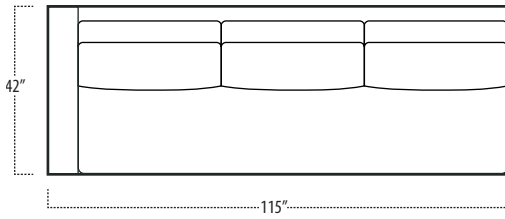

Top View Specifications | Scale: 1/4" = 1FT. (All dimensions are approximate and subject to change.)

■ Top View Specifications | Scale: 1/4" = 1Ft.
 (All dimensions are approximate and subject to change.)

46 RAF SOFA W/ RETURN (4/1)

■ Top View Specifications | Scale: 1/4" = 1Ft.
 (All dimensions are approximate and subject to change.)

42 10FT SOFA (2/1)

42 10FT SOFA (2/2)

42 9FT SOFA (2/1)

42 9FT SOFA (2/2)

42 8FT SOFA (2/1)

42 8FT SOFA (2/2)

42 7FT SOFA (2/1)

42 ARMLESS SOFA (3/1)

42 7FT SOFA (2/2)

42 LAF 1 ARM LOVESEAT (2/1)

42 ARMLESS LOVESEAT (2/1)

42 RAF 1 ARM LOVESEAT (2/1)

■ Top View Specifications | Scale: 1/4" = 1Ft.
 (All dimensions are approximate and subject to change.)

42 LAF 1 ARM SOFA (3/1)

42 CHAIR

42 RAF 1 ARM SOFA (3/1)

42 LAF 1 ARM CHAISE

42 LAF 1 ARM CHAIR

42 ARMLESS CHAIR