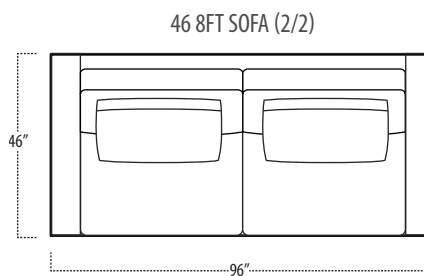

Scan the QR Code to access our product page online for additional options and features. This link will also allow you to view this spec sheet as a digital PDF file.

Side View Specification | Not to Scale [CUSTOM SIZING AVAILABLE]

Top View Specifications | Scale: 1/4" = 1FT. (All dimensions are approximate and subject to change.)

■ Top View Specifications | Scale: 1/4" = 1Ft.
 (All dimensions are approximate and subject to change.)

46 RAF SOFA W/ RETURN (4/1)

■ Top View Specifications | Scale: 1/4" = 1Ft.
 (All dimensions are approximate and subject to change.)

42 10FT SOFA (2/1)

42 10FT SOFA (2/2)

42 9FT SOFA (2/1)

42 9FT SOFA (2/2)

■ Top View Specifications | Scale: 1/4" = 1Ft.
 (All dimensions are approximate and subject to change.)

42 LAF 1 ARM SOFA (3/1)

42 CHAIR

42 RAF 1 ARM SOFA (3/1)

42 LAF 1 ARM CHAISE

42 LAF 1 ARM CHAIR

42 ARMLESS CHAIR