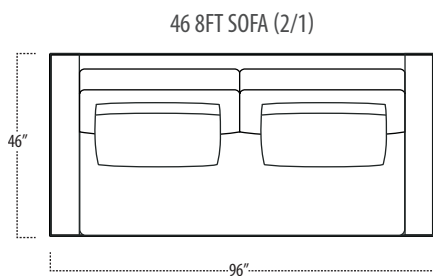

Scan the QR Code to access our product page online for additional options and features. This link will also allow you to view this spec sheet as a digital PDF file.

Side View Specification | Not to Scale [CUSTOM SIZING AVAILABLE]

Top View Specifications | Scale: 1/4" = 1FT. (All dimensions are approximate and subject to change.)

■ Top View Specifications | Scale: 1/4" = 1Ft.
 (All dimensions are approximate and subject to change.)

46 RAF SOFA W/ RETURN (4/1)

■ Top View Specifications | Scale: 1/4" = 1Ft.
 (All dimensions are approximate and subject to change.)

42 10FT SOFA (2/1)

42 10FT SOFA (2/2)

42 9FT SOFA (2/1)

42 9FT SOFA (2/2)

■ Top View Specifications | Scale: 1/4" = 1Ft.
 (All dimensions are approximate and subject to change.)

42 LAF 1 ARM SOFA (3/1)

42 CHAIR

42 RAF 1 ARM SOFA (3/1)

42 LAF 1 ARM CHAISE

42 LAF 1 ARM CHAIR

42 ARMLESS CHAIR