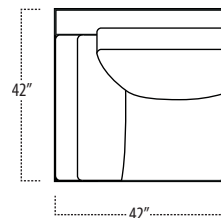

Top View Specifications | Scale: 1/4" = 1FT. (All dimensions are approximate and subject to change.)

■ Top View Specifications | Scale: 1/4" = 1Ft.
 (All dimensions are approximate and subject to change.)

46 RAF SOFA W/ RETURN (4/1)

■ Top View Specifications | Scale: 1/4" = 1Ft.
 (All dimensions are approximate and subject to change.)

42 10FT SOFA (2/1)

42 10FT SOFA (2/2)

42 9FT SOFA (2/1)

42 9FT SOFA (2/2)

■ Top View Specifications | Scale: 1/4" = 1Ft.
 (All dimensions are approximate and subject to change.)

42 LAF 1 ARM SOFA (3/1)

42 CHAIR

42 RAF 1 ARM SOFA (3/1)

42 LAF 1 ARM CHAISE

42 LAF 1 ARM CHAIR

42 ARMLESS CHAIR

42 RAF 1 ARM CHAIR

42 RAF 1 ARM CHAISE

42 LAF SOFA W/ RETURN (4/1)

42 SQUARE CORNER

42 RAF SOFA W/ RETURN (4/1)

LARGE OTTOMAN

SMALL OTTOMAN

7FT COCKTAIL TABLE