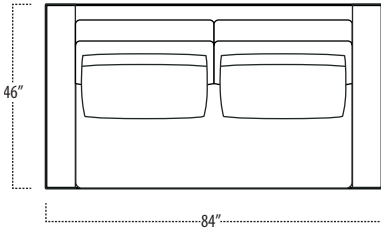

■ Top View Specifications | Scale: 1/4" = 1Ft.
(All dimensions are approximate and subject to change.)

46 7FT SOFA (2/1)