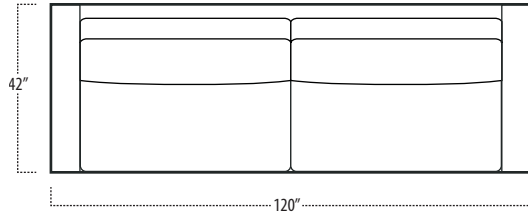

Top View Specifications | Scale: 1/4" = 1FT. (All dimensions are approximate and subject to change.)

■ Top View Specifications | Scale: 1/4" = 1Ft.
 (All dimensions are approximate and subject to change.)

46 RAF SOFA W/ RETURN (4/1)

■ Top View Specifications | Scale: 1/4" = 1Ft.
 (All dimensions are approximate and subject to change.)

42 10FT SOFA (2/1)

42 10FT SOFA (2/2)

42 9FT SOFA (2/1)

42 9FT SOFA (2/2)

42 8FT SOFA (2/1)

42 8FT SOFA (2/2)

42 7FT SOFA (2/1)

42 ARMLESS SOFA (3/1)

42 7FT SOFA (2/2)

42 LAF 1 ARM LOVESEAT (2/1)

42 ARMLESS LOVESEAT (2/1)

42 RAF 1 ARM LOVESEAT (2/1)