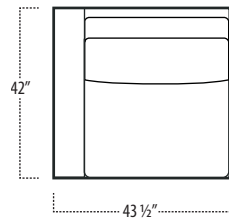

Top View Specifications | Scale: 1/4" = 1FT. (All dimensions are approximate and subject to change.)

■ Top View Specifications | Scale: 1/4" = 1Ft.
 (All dimensions are approximate and subject to change.)

46 RAF SOFA W/ RETURN (4/1)

■ Top View Specifications | Scale: 1/4" = 1Ft.
 (All dimensions are approximate and subject to change.)

42 10FT SOFA (2/1)

42 10FT SOFA (2/2)

42 9FT SOFA (2/1)

42 9FT SOFA (2/2)

42 8FT SOFA (2/1)

42 8FT SOFA (2/2)

42 7FT SOFA (2/1)

42 ARMLESS SOFA (3/1)

42 7FT SOFA (2/2)

42 LAF 1 ARM LOVESEAT (2/1)

42 ARMLESS LOVESEAT (2/1)

42 RAF 1 ARM LOVESEAT (2/1)

■ Top View Specifications | Scale: 1/4" = 1Ft.
 (All dimensions are approximate and subject to change.)

42 LAF 1 ARM SOFA (3/1)

42 CHAIR

42 RAF 1 ARM SOFA (3/1)

42 LAF 1 ARM CHAISE

42 LAF 1 ARM CHAIR

42 ARMLESS CHAIR