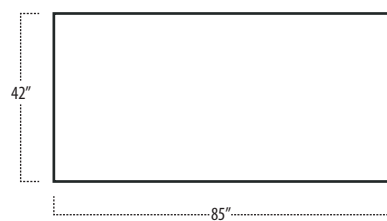

Top View Specifications | Scale: 1/4" = 1FT. (All dimensions are approximate and subject to change.)

■ Top View Specifications | Scale: 1/4" = 1Ft.
 (All dimensions are approximate and subject to change.)

■ Top View Specifications | Scale: 1/4" = 1Ft.
 (All dimensions are approximate and subject to change.)

42 LAF 1 ARM SOFA (3/1)

42 CHAIR

42 RAF 1 ARM SOFA (3/1)

42 LAF 1 ARM CHAISE

42 LAF 1 ARM CHAIR

42 ARMLESS CHAIR

42 RAF 1 ARM CHAIR

42 RAF 1 ARM CHAISE

42 LAF SOFA W/ RETURN (4/1)

42 SQUARE CORNER

42 RAF SOFA W/ RETURN (4/1)

LARGE OTTOMAN

SMALL OTTOMAN

7FT COCKTAIL TABLE