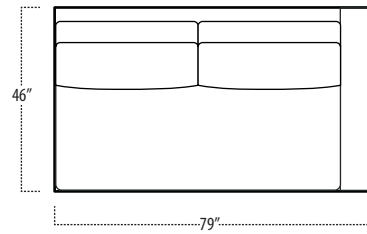

Top View Specifications | Scale: 1/4" = 1FT. (All dimensions are approximate and subject to change.)

■ Top View Specifications | Scale: 1/4" = 1Ft.
 (All dimensions are approximate and subject to change.)

46 7FT SOFA (2/1)

46 ARMLESS SOFA (3/1)

46 7FT SOFA (2/2)

46 LAF 1 ARM LOVESEAT (2/1)

46 ARMLESS LOVESEAT (2/1)

46 RAF 1 ARM LOVESEAT (2/1)

46 LAF 1 ARM SOFA (3/1)

46 CHAIR

46 RAF SOFA W/ RETURN (4/1)

■ Top View Specifications | Scale: 1/4" = 1Ft.
 (All dimensions are approximate and subject to change.)

42 10FT SOFA (2/1)

42 10FT SOFA (2/2)

42 9FT SOFA (2/1)

42 9FT SOFA (2/2)