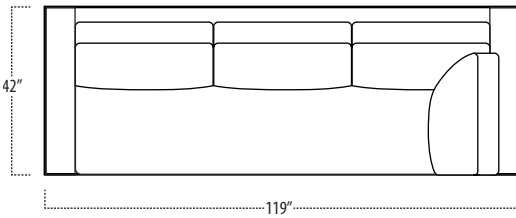

42 LAF SOFA W/ RETURN (4/1)