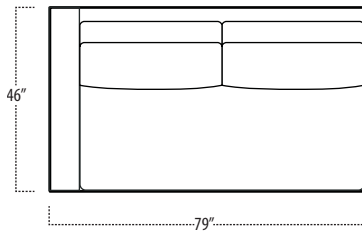

Top View Specifications | Scale: 1/4" = 1FT. (All dimensions are approximate and subject to change.)

■ Top View Specifications | Scale: 1/4" = 1Ft.
 (All dimensions are approximate and subject to change.)

46 7FT SOFA (2/1)

46 ARMLESS SOFA (3/1)

46 7FT SOFA (2/2)

46 LAF 1 ARM LOVESEAT (2/1)

46 ARMLESS LOVESEAT (2/1)

46 RAF 1 ARM LOVESEAT (2/1)

46 LAF 1 ARM SOFA (3/1)

46 CHAIR

46 RAF SOFA W/ RETURN (4/1)

■ Top View Specifications | Scale: 1/4" = 1Ft.
 (All dimensions are approximate and subject to change.)

42 10FT SOFA (2/1)

42 10FT SOFA (2/2)

42 9FT SOFA (2/1)

42 9FT SOFA (2/2)