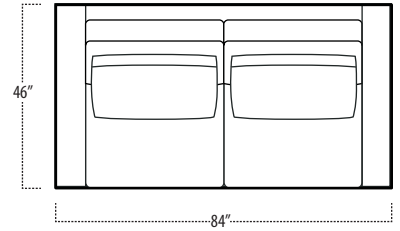

Top View Specifications | Scale: 1/4" = 1FT. (All dimensions are approximate and subject to change.)

■ Top View Specifications | Scale: 1/4" = 1Ft.
 (All dimensions are approximate and subject to change.)

46 7FT SOFA (2/1)

46 ARMLESS SOFA (3/1)

46 7FT SOFA (2/2)

46 LAF 1 ARM LOVESEAT (2/1)

46 ARMLESS LOVESEAT (2/1)

46 RAF 1 ARM LOVESEAT (2/1)

46 LAF 1 ARM SOFA (3/1)

46 CHAIR

46 RAF SOFA W/ RETURN (4/1)

■ Top View Specifications | Scale: 1/4" = 1Ft.
 (All dimensions are approximate and subject to change.)

42 10FT SOFA (2/1)

42 10FT SOFA (2/2)

42 9FT SOFA (2/1)

42 9FT SOFA (2/2)