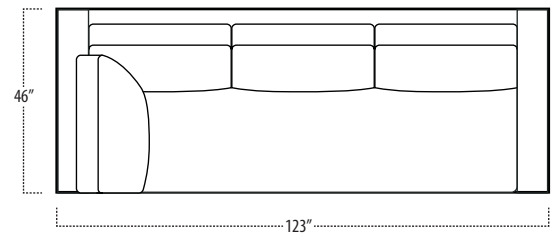

Top View Specifications | Scale: 1/4" = 1FT. (All dimensions are approximate and subject to change.)

■ Top View Specifications | Scale: 1/4" = 1Ft.
 (All dimensions are approximate and subject to change.)

46 7FT SOFA (2/1)

46 ARMLESS SOFA (3/1)

46 7FT SOFA (2/2)

46 LAF 1 ARM LOVESEAT (2/1)

46 ARMLESS LOVESEAT (2/1)

46 RAF 1 ARM LOVESEAT (2/1)

46 LAF 1 ARM SOFA (3/1)

46 CHAIR

46 RAF 1 ARM SOFA (3/1)

46 LAF 1 ARM CHAISE

46 LAF 1 ARM CHAIR

46 ARMLESS CHAIR

46 RAF 1 ARM CHAIR

46 RAF 1 ARM CHAISE

46 LAF SOFA W/ RETURN (4/1)

46 SQUARE CORNER

46 RAF SOFA W/ RETURN (4/1)

■ Top View Specifications | Scale: 1/4" = 1Ft.
 (All dimensions are approximate and subject to change.)

42 10FT SOFA (2/1)

42 10FT SOFA (2/2)

42 9FT SOFA (2/1)

42 9FT SOFA (2/2)