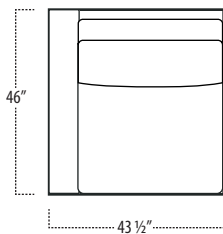

46 LAF 1 ARM CHAIR