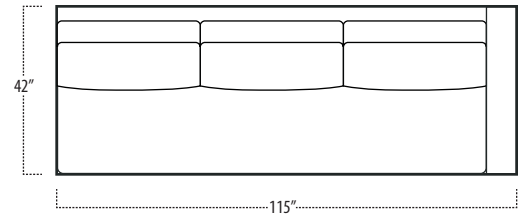

Top View Specifications | Scale: 1/4" = 1FT. (All dimensions are approximate and subject to change.)

■ Top View Specifications | Scale: 1/4" = 1Ft.
 (All dimensions are approximate and subject to change.)

46 RAF SOFA W/ RETURN (4/1)

■ Top View Specifications | Scale: 1/4" = 1Ft.
 (All dimensions are approximate and subject to change.)

42 10FT SOFA (2/1)

42 10FT SOFA (2/2)

42 9FT SOFA (2/1)

42 9FT SOFA (2/2)

42 8FT SOFA (2/1)

42 8FT SOFA (2/2)

42 7FT SOFA (2/1)

42 ARMLESS SOFA (3/1)

42 7FT SOFA (2/2)

42 LAF 1 ARM LOVESEAT (2/1)

42 ARMLESS LOVESEAT (2/1)

42 RAF 1 ARM LOVESEAT (2/1)

■ Top View Specifications | Scale: 1/4" = 1Ft.
 (All dimensions are approximate and subject to change.)

42 LAF 1 ARM SOFA (3/1)

42 CHAIR

42 RAF 1 ARM SOFA (3/1)

42 LAF 1 ARM CHAISE

42 LAF 1 ARM CHAIR

42 ARMLESS CHAIR