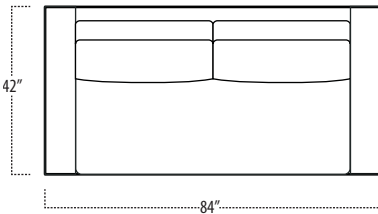

Top View Specifications | Scale: 1/4" = 1FT. (All dimensions are approximate and subject to change.)

■ Top View Specifications | Scale: 1/4" = 1Ft.
 (All dimensions are approximate and subject to change.)

46 RAF SOFA W/ RETURN (4/1)

■ Top View Specifications | Scale: 1/4" = 1Ft.
 (All dimensions are approximate and subject to change.)

42 10FT SOFA (2/1)

42 10FT SOFA (2/2)

42 9FT SOFA (2/1)

42 9FT SOFA (2/2)

42 8FT SOFA (2/1)

42 8FT SOFA (2/2)

42 7FT SOFA (2/1)

42 ARMLESS SOFA (3/1)

42 7FT SOFA (2/2)

42 LAF 1 ARM LOVESEAT (2/1)

42 ARMLESS LOVESEAT (2/1)

42 RAF 1 ARM LOVESEAT (2/1)

■ Top View Specifications | Scale: 1/4" = 1Ft.
 (All dimensions are approximate and subject to change.)

42 LAF 1 ARM SOFA (3/1)

42 CHAIR

42 RAF 1 ARM SOFA (3/1)

42 LAF 1 ARM CHAISE

42 LAF 1 ARM CHAIR

42 ARMLESS CHAIR