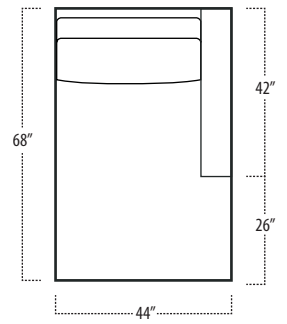

42 RAF 1 ARM CHAISE