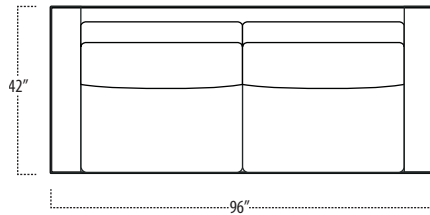

Top View Specifications | Scale: 1/4" = 1FT. (All dimensions are approximate and subject to change.)

■ Top View Specifications | Scale: 1/4" = 1Ft.
 (All dimensions are approximate and subject to change.)

46 RAF SOFA W/ RETURN (4/1)

■ Top View Specifications | Scale: 1/4" = 1Ft.
 (All dimensions are approximate and subject to change.)

42 10FT SOFA (2/1)

42 10FT SOFA (2/2)

42 9FT SOFA (2/1)

42 9FT SOFA (2/2)

42 8FT SOFA (2/1)

42 8FT SOFA (2/2)

42 7FT SOFA (2/1)

42 ARMLESS SOFA (3/1)

42 7FT SOFA (2/2)

42 LAF 1 ARM LOVESEAT (2/1)

42 ARMLESS LOVESEAT (2/1)

42 RAF 1 ARM LOVESEAT (2/1)

■ Top View Specifications | Scale: 1/4" = 1Ft.
 (All dimensions are approximate and subject to change.)

42 LAF 1 ARM SOFA (3/1)

42 CHAIR

42 RAF 1 ARM SOFA (3/1)

42 LAF 1 ARM CHAISE

42 LAF 1 ARM CHAIR

42 ARMLESS CHAIR