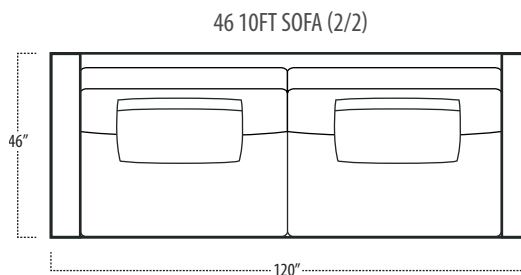

Scan the QR Code to access our product page online for additional options and features. This link will also allow you to view this spec sheet as a digital PDF file.

Side View Specification | Not to Scale [CUSTOM SIZING AVAILABLE]

Top View Specifications | Scale: 1/4" = 1FT. (All dimensions are approximate and subject to change.)

■ Top View Specifications | Scale: 1/4" = 1Ft.
 (All dimensions are approximate and subject to change.)

46 RAF SOFA W/ RETURN (4/1)

■ Top View Specifications | Scale: 1/4" = 1Ft.
 (All dimensions are approximate and subject to change.)

42 10FT SOFA (2/1)

42 10FT SOFA (2/2)

42 9FT SOFA (2/1)

42 9FT SOFA (2/2)