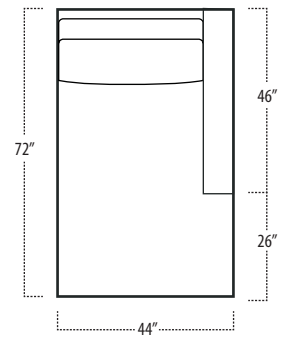

46 RAF SOFA W/ RETURN (4/1)

46 RAF 1 ARM CHAISE