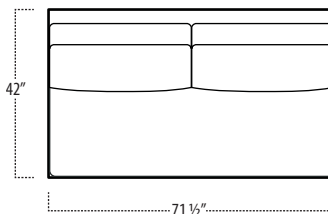

Top View Specifications | Scale: 1/4" = 1FT. (All dimensions are approximate and subject to change.)

■ Top View Specifications | Scale: 1/4" = 1Ft.
 (All dimensions are approximate and subject to change.)

46 RAF SOFA W/ RETURN (4/1)

■ Top View Specifications | Scale: 1/4" = 1Ft.
 (All dimensions are approximate and subject to change.)

42 10FT SOFA (2/1)

42 10FT SOFA (2/2)

42 9FT SOFA (2/1)

42 9FT SOFA (2/2)

42 8FT SOFA (2/1)

42 8FT SOFA (2/2)

42 7FT SOFA (2/1)

42 ARMLESS SOFA (3/1)

42 7FT SOFA (2/2)

42 LAF 1 ARM LOVESEAT (2/1)

42 ARMLESS LOVESEAT (2/1)

42 RAF 1 ARM LOVESEAT (2/1)

■ Top View Specifications | Scale: 1/4" = 1Ft.
 (All dimensions are approximate and subject to change.)

42 LAF 1 ARM SOFA (3/1)

42 CHAIR

42 RAF 1 ARM SOFA (3/1)

42 LAF 1 ARM CHAISE

42 LAF 1 ARM CHAIR

42 ARMLESS CHAIR