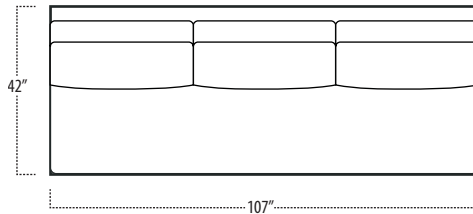

Top View Specifications | Scale: 1/4" = 1FT. (All dimensions are approximate and subject to change.)

■ Top View Specifications | Scale: 1/4" = 1Ft.
 (All dimensions are approximate and subject to change.)

46 RAF SOFA W/ RETURN (4/1)

■ Top View Specifications | Scale: 1/4" = 1Ft.
 (All dimensions are approximate and subject to change.)

42 10FT SOFA (2/1)

42 10FT SOFA (2/2)

42 9FT SOFA (2/1)

42 9FT SOFA (2/2)

42 8FT SOFA (2/1)

42 8FT SOFA (2/2)

42 7FT SOFA (2/1)

42 ARMLESS SOFA (3/1)

42 7FT SOFA (2/2)

42 LAF 1 ARM LOVESEAT (2/1)

42 ARMLESS LOVESEAT (2/1)

42 RAF 1 ARM LOVESEAT (2/1)

■ Top View Specifications | Scale: 1/4" = 1Ft.
 (All dimensions are approximate and subject to change.)

42 LAF 1 ARM SOFA (3/1)

42 CHAIR

42 RAF 1 ARM SOFA (3/1)

42 LAF 1 ARM CHAISE

42 LAF 1 ARM CHAIR

42 ARMLESS CHAIR