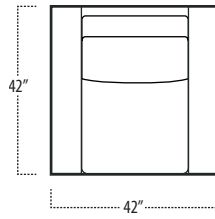

Top View Specifications | Scale: 1/4" = 1FT. (All dimensions are approximate and subject to change.)

■ Top View Specifications | Scale: 1/4" = 1Ft.
 (All dimensions are approximate and subject to change.)

46 RAF SOFA W/ RETURN (4/1)

■ Top View Specifications | Scale: 1/4" = 1Ft.
 (All dimensions are approximate and subject to change.)

42 10FT SOFA (2/1)

42 10FT SOFA (2/2)

42 9FT SOFA (2/1)

42 9FT SOFA (2/2)

42 8FT SOFA (2/1)

42 8FT SOFA (2/2)

42 7FT SOFA (2/1)

42 ARMLESS SOFA (3/1)

42 7FT SOFA (2/2)

42 LAF 1 ARM LOVESEAT (2/1)

42 ARMLESS LOVESEAT (2/1)

42 RAF 1 ARM LOVESEAT (2/1)

■ Top View Specifications | Scale: 1/4" = 1Ft.
 (All dimensions are approximate and subject to change.)

42 LAF 1 ARM SOFA (3/1)

42 CHAIR

42 RAF 1 ARM SOFA (3/1)

42 LAF 1 ARM CHAISE

42 LAF 1 ARM CHAIR

42 ARMLESS CHAIR