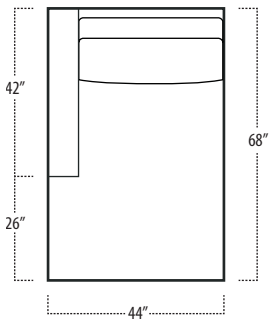

Top View Specifications | Scale: 1/4" = 1FT. (All dimensions are approximate and subject to change.)

■ Top View Specifications | Scale: 1/4" = 1Ft.
 (All dimensions are approximate and subject to change.)

46 RAF SOFA W/ RETURN (4/1)

■ Top View Specifications | Scale: 1/4" = 1Ft.
 (All dimensions are approximate and subject to change.)

42 10FT SOFA (2/1)

42 10FT SOFA (2/2)

42 9FT SOFA (2/1)

42 9FT SOFA (2/2)

42 8FT SOFA (2/1)

42 8FT SOFA (2/2)

42 7FT SOFA (2/1)

42 ARMLESS SOFA (3/1)

42 7FT SOFA (2/2)

42 LAF 1 ARM LOVESEAT (2/1)

42 ARMLESS LOVESEAT (2/1)

42 RAF 1 ARM LOVESEAT (2/1)

■ Top View Specifications | Scale: 1/4" = 1Ft.
 (All dimensions are approximate and subject to change.)

42 LAF 1 ARM SOFA (3/1)

42 CHAIR

42 RAF 1 ARM SOFA (3/1)

42 LAF 1 ARM CHAISE

42 LAF 1 ARM CHAIR

42 ARMLESS CHAIR