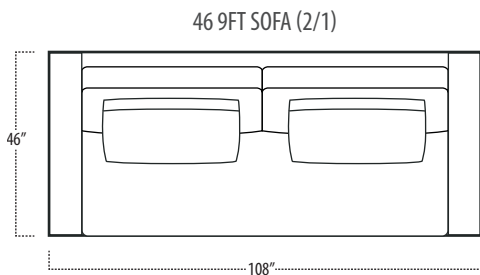

Scan the QR Code to access our product page online for additional options and features. This link will also allow you to view this spec sheet as a digital PDF file.

Side View Specification | Not to Scale [CUSTOM SIZING AVAILABLE]

Top View Specifications | Scale: 1/4" = 1FT. (All dimensions are approximate and subject to change.)

■ Top View Specifications | Scale: 1/4" = 1Ft.
 (All dimensions are approximate and subject to change.)

46 RAF SOFA W/ RETURN (4/1)

■ Top View Specifications | Scale: 1/4" = 1Ft.
 (All dimensions are approximate and subject to change.)

42 10FT SOFA (2/1)

42 10FT SOFA (2/2)

42 9FT SOFA (2/1)

42 9FT SOFA (2/2)

■ Top View Specifications | Scale: 1/4" = 1Ft.
 (All dimensions are approximate and subject to change.)

42 LAF 1 ARM SOFA (3/1)

42 CHAIR

42 RAF 1 ARM SOFA (3/1)

42 LAF 1 ARM CHAISE

42 LAF 1 ARM CHAIR

42 ARMLESS CHAIR