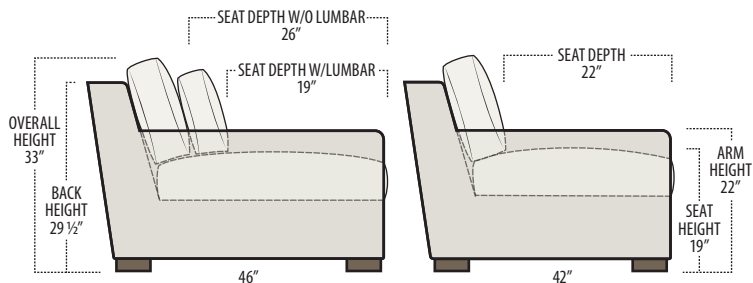

Scan the QR Code to access our product page online for additional options and features. This link will also allow you to view this spec sheet as a digital PDF file.

Side View Specification | Not to Scale [CUSTOM SIZING AVAILABLE]

Top View Specifications | Scale: 1/4" = 1FT. (All dimensions are approximate and subject to change.)

■ Top View Specifications | Scale: 1/4" = 1Ft.
 (All dimensions are approximate and subject to change.)

46 7FT SOFA (2/1)

46 ARMLESS SOFA (3/1)

46 7FT SOFA (2/2)

46 LAF 1 ARM LOVESEAT (2/1)

46 ARMLESS LOVESEAT (2/1)

46 RAF 1 ARM LOVESEAT (2/1)

46 LAF 1 ARM SOFA (3/1)

46 CHAIR

46 RAF SOFA W/ RETURN (4/1)

■ Top View Specifications | Scale: 1/4" = 1Ft.
 (All dimensions are approximate and subject to change.)

42 10FT SOFA (2/1)

42 10FT SOFA (2/2)

42 9FT SOFA (2/1)

42 9FT SOFA (2/2)