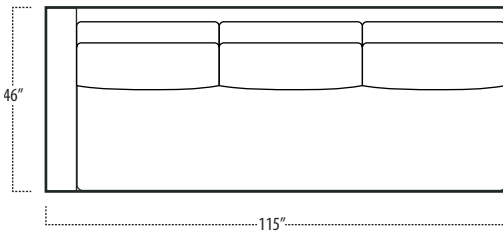

Top View Specifications | Scale: 1/4" = 1FT. (All dimensions are approximate and subject to change.)

■ Top View Specifications | Scale: 1/4" = 1Ft.
 (All dimensions are approximate and subject to change.)

46 7FT SOFA (2/1)

46 ARMLESS SOFA (3/1)

46 7FT SOFA (2/2)

46 LAF 1 ARM LOVESEAT (2/1)

46 ARMLESS LOVESEAT (2/1)

46 RAF 1 ARM LOVESEAT (2/1)

46 LAF 1 ARM SOFA (3/1)

46 CHAIR

46 RAF SOFA W/ RETURN (4/1)

■ Top View Specifications | Scale: 1/4" = 1Ft.
 (All dimensions are approximate and subject to change.)

42 10FT SOFA (2/1)

42 10FT SOFA (2/2)

42 9FT SOFA (2/1)

42 9FT SOFA (2/2)