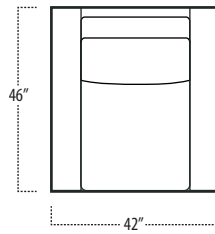

Top View Specifications | Scale: 1/4" = 1FT. (All dimensions are approximate and subject to change.)

■ Top View Specifications | Scale: 1/4" = 1Ft.
 (All dimensions are approximate and subject to change.)

46 7FT SOFA (2/1)

46 ARMLESS SOFA (3/1)

46 7FT SOFA (2/2)

46 LAF 1 ARM LOVESEAT (2/1)

46 ARMLESS LOVESEAT (2/1)

46 RAF 1 ARM LOVESEAT (2/1)

46 LAF 1 ARM SOFA (3/1)

46 CHAIR

46 RAF SOFA W/ RETURN (4/1)

■ Top View Specifications | Scale: 1/4" = 1Ft.
 (All dimensions are approximate and subject to change.)

42 10FT SOFA (2/1)

42 10FT SOFA (2/2)

42 9FT SOFA (2/1)

42 9FT SOFA (2/2)

■ Top View Specifications | Scale: 1/4" = 1Ft.
 (All dimensions are approximate and subject to change.)

42 LAF 1 ARM SOFA (3/1)

42 CHAIR

42 RAF 1 ARM SOFA (3/1)

42 LAF 1 ARM CHAISE

42 LAF 1 ARM CHAIR

42 ARMLESS CHAIR