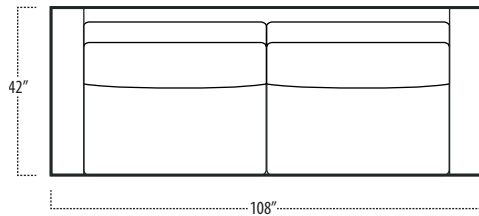

Top View Specifications | Scale: 1/4" = 1FT. (All dimensions are approximate and subject to change.)

■ Top View Specifications | Scale: 1/4" = 1Ft.
 (All dimensions are approximate and subject to change.)

46 RAF SOFA W/ RETURN (4/1)

■ Top View Specifications | Scale: 1/4" = 1Ft.
 (All dimensions are approximate and subject to change.)

42 10FT SOFA (2/1)

42 10FT SOFA (2/2)

42 9FT SOFA (2/1)

42 9FT SOFA (2/2)

42 8FT SOFA (2/1)

42 8FT SOFA (2/2)

42 7FT SOFA (2/1)

42 ARMLESS SOFA (3/1)

42 7FT SOFA (2/2)

42 LAF 1 ARM LOVESEAT (2/1)

42 ARMLESS LOVESEAT (2/1)

42 RAF 1 ARM LOVESEAT (2/1)

■ Top View Specifications | Scale: 1/4" = 1Ft.
 (All dimensions are approximate and subject to change.)

42 LAF 1 ARM SOFA (3/1)

42 CHAIR

42 RAF 1 ARM SOFA (3/1)

42 LAF 1 ARM CHAISE

42 LAF 1 ARM CHAIR

42 ARMLESS CHAIR