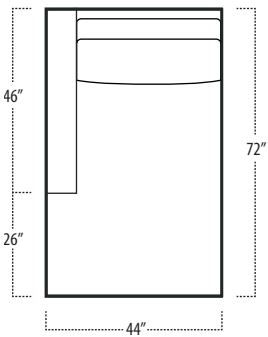

46 LAF SOFA W/ RETURN (4/1)

46 LAF 1 ARM CHAISE