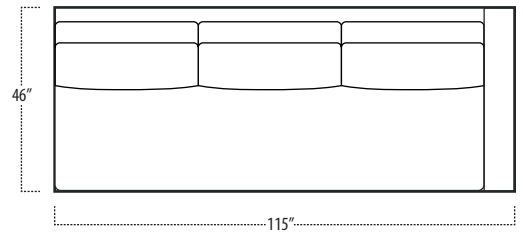

46 RAF 1 ARM CHAISE

46 RAF 1 ARM SOFA (3/1)