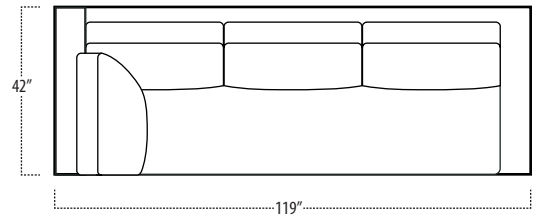

Top View Specifications | Scale: 1/4" = 1FT. (All dimensions are approximate and subject to change.)

■ Top View Specifications | Scale: 1/4" = 1Ft.
 (All dimensions are approximate and subject to change.)

■ Top View Specifications | Scale: 1/4" = 1Ft.
 (All dimensions are approximate and subject to change.)

42 LAF 1 ARM SOFA (3/1)

42 CHAIR

42 RAF 1 ARM SOFA (3/1)

42 LAF 1 ARM CHAISE

42 LAF 1 ARM CHAIR

42 ARMLESS CHAIR

42 RAF 1 ARM CHAIR

42 RAF 1 ARM CHAISE

42 LAF SOFA W/ RETURN (4/1)

42 SQUARE CORNER

42 RAF SOFA W/ RETURN (4/1)

LARGE OTTOMAN

SMALL OTTOMAN

7FT COCKTAIL TABLE