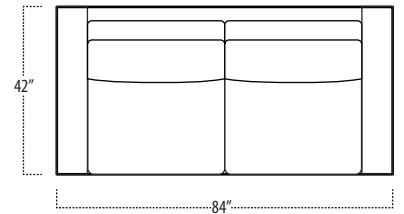

Top View Specifications | Scale: 1/4" = 1FT. (All dimensions are approximate and subject to change.)

■ Top View Specifications | Scale: 1/4" = 1Ft.
 (All dimensions are approximate and subject to change.)

46 RAF SOFA W/ RETURN (4/1)

■ Top View Specifications | Scale: 1/4" = 1Ft.
 (All dimensions are approximate and subject to change.)

42 10FT SOFA (2/1)

42 10FT SOFA (2/2)

42 9FT SOFA (2/1)

42 9FT SOFA (2/2)

42 8FT SOFA (2/1)

42 8FT SOFA (2/2)

42 7FT SOFA (2/1)

42 ARMLESS SOFA (3/1)

42 7FT SOFA (2/2)

42 LAF 1 ARM LOVESEAT (2/1)

42 ARMLESS LOVESEAT (2/1)

42 RAF 1 ARM LOVESEAT (2/1)

■ Top View Specifications | Scale: 1/4" = 1Ft.
 (All dimensions are approximate and subject to change.)

42 LAF 1 ARM SOFA (3/1)

42 CHAIR

42 RAF 1 ARM SOFA (3/1)

42 LAF 1 ARM CHAISE

42 LAF 1 ARM CHAIR

42 ARMLESS CHAIR