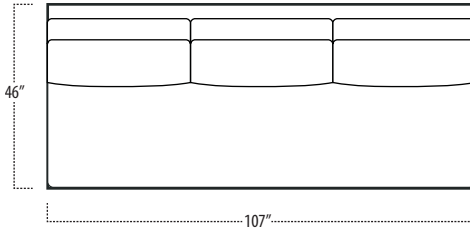

Top View Specifications | Scale: 1/4" = 1FT. (All dimensions are approximate and subject to change.)

■ Top View Specifications | Scale: 1/4" = 1Ft.
 (All dimensions are approximate and subject to change.)

46 7FT SOFA (2/1)

46 ARMLESS SOFA (3/1)

46 7FT SOFA (2/2)

46 LAF 1 ARM LOVESEAT (2/1)

46 ARMLESS LOVESEAT (2/1)

46 RAF 1 ARM LOVESEAT (2/1)

46 LAF 1 ARM SOFA (3/1)

46 CHAIR

46 RAF SOFA W/ RETURN (4/1)

■ Top View Specifications | Scale: 1/4" = 1Ft.
 (All dimensions are approximate and subject to change.)

42 10FT SOFA (2/1)

42 10FT SOFA (2/2)

42 9FT SOFA (2/1)

42 9FT SOFA (2/2)