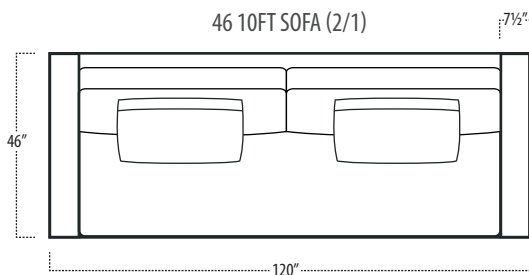

Scan the QR Code to access our product page online for additional options and features. This link will also allow you to view this spec sheet as a digital PDF file.

Side View Specification | Not to Scale [CUSTOM SIZING AVAILABLE]

Top View Specifications | Scale: 1/4" = 1FT. (All dimensions are approximate and subject to change.)

■ Top View Specifications | Scale: 1/4" = 1Ft.
 (All dimensions are approximate and subject to change.)

46 RAF SOFA W/ RETURN (4/1)

■ Top View Specifications | Scale: 1/4" = 1Ft.
 (All dimensions are approximate and subject to change.)

42 10FT SOFA (2/1)

42 10FT SOFA (2/2)

42 9FT SOFA (2/1)

42 9FT SOFA (2/2)

■ Top View Specifications | Scale: 1/4" = 1Ft.
 (All dimensions are approximate and subject to change.)

42 LAF 1 ARM SOFA (3/1)

42 CHAIR

42 RAF 1 ARM SOFA (3/1)

42 LAF 1 ARM CHAISE

42 LAF 1 ARM CHAIR

42 ARMLESS CHAIR