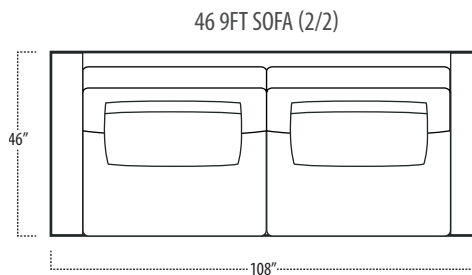

Scan the QR Code to access our product page online for additional options and features. This link will also allow you to view this spec sheet as a digital PDF file.

Side View Specification | Not to Scale [CUSTOM SIZING AVAILABLE]

Top View Specifications | Scale: 1/4" = 1FT. (All dimensions are approximate and subject to change.)

■ Top View Specifications | Scale: 1/4" = 1Ft.
 (All dimensions are approximate and subject to change.)

46 RAF SOFA W/ RETURN (4/1)

■ Top View Specifications | Scale: 1/4" = 1Ft.
 (All dimensions are approximate and subject to change.)

42 10FT SOFA (2/1)

42 10FT SOFA (2/2)

42 9FT SOFA (2/1)

42 9FT SOFA (2/2)

■ Top View Specifications | Scale: 1/4" = 1Ft.
 (All dimensions are approximate and subject to change.)

42 LAF 1 ARM SOFA (3/1)

42 CHAIR

42 RAF 1 ARM SOFA (3/1)

42 LAF 1 ARM CHAISE

42 LAF 1 ARM CHAIR

42 ARMLESS CHAIR