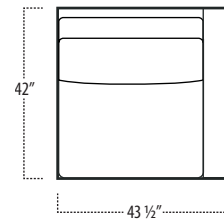

42 RAF 1 ARM CHAIR