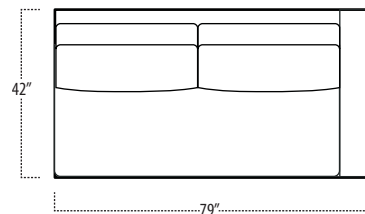

Top View Specifications | Scale: 1/4" = 1FT. (All dimensions are approximate and subject to change.)

■ Top View Specifications | Scale: 1/4" = 1Ft.
 (All dimensions are approximate and subject to change.)

46 RAF SOFA W/ RETURN (4/1)

■ Top View Specifications | Scale: 1/4" = 1Ft.
 (All dimensions are approximate and subject to change.)

42 10FT SOFA (2/1)

42 10FT SOFA (2/2)

42 9FT SOFA (2/1)

42 9FT SOFA (2/2)

42 8FT SOFA (2/1)

42 8FT SOFA (2/2)

42 7FT SOFA (2/1)

42 ARMLESS SOFA (3/1)

42 7FT SOFA (2/2)

42 LAF 1 ARM LOVESEAT (2/1)

42 ARMLESS LOVESEAT (2/1)

42 RAF 1 ARM LOVESEAT (2/1)

■ Top View Specifications | Scale: 1/4" = 1Ft.
 (All dimensions are approximate and subject to change.)

42 LAF 1 ARM SOFA (3/1)

42 CHAIR

42 RAF 1 ARM SOFA (3/1)

42 LAF 1 ARM CHAISE

42 LAF 1 ARM CHAIR

42 ARMLESS CHAIR