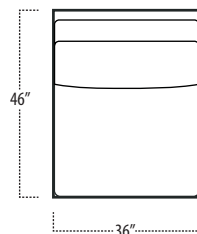

46 ARMLESS CHAIR