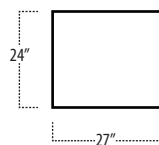

Top View Specifications | Scale: 1/4" = 1FT. (All dimensions are approximate and subject to change.)

■ Top View Specifications | Scale: 1/4" = 1Ft.
 (All dimensions are approximate and subject to change.)

46 RAF SOFA W/ RETURN (4/1)

■ Top View Specifications | Scale: 1/4" = 1Ft.
 (All dimensions are approximate and subject to change.)

42 10FT SOFA (2/1)

42 10FT SOFA (2/2)

42 9FT SOFA (2/1)

42 9FT SOFA (2/2)

■ Top View Specifications | Scale: 1/4" = 1Ft.
 (All dimensions are approximate and subject to change.)

42 LAF 1 ARM SOFA (3/1)

42 CHAIR

42 RAF 1 ARM SOFA (3/1)

42 LAF 1 ARM CHAISE

42 LAF 1 ARM CHAIR

42 ARMLESS CHAIR

42 RAF 1 ARM CHAIR

42 RAF 1 ARM CHAISE

42 LAF SOFA W/ RETURN (4/1)

42 SQUARE CORNER

42 RAF SOFA W/ RETURN (4/1)

LARGE OTTOMAN

SMALL OTTOMAN

7FT COCKTAIL TABLE