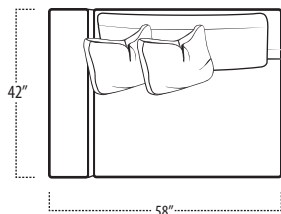

Scan the QR Code to access our product page online for additional options and features. This link will also allow you to view this spec sheet as a digital PDF file.

Side View Specification | Not to Scale [CUSTOM SIZING AVAILABLE]

Top View Specifications | Scale: 1/4" = 1FT.

(Seat depth may vary depending on back pillow placement. All dimensions are approximate and subject to change.)

58 LAF 1 ARM CHAIR

50 ARMLESS CHAIR

58 RAF 1 ARM CHAIR