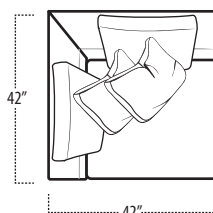

Top View Specifications | Scale: 1/4" = 1FT.

(Seat depth may vary depending on back pillow placement. All dimensions are approximate and subject to change.)

58 LAF 1 ARM CHAIR

50 ARMLESS CHAIR

58 RAF 1 ARM CHAIR

48 LAF 1 ARM CHAIR

40 ARMLESS CHAIR

48 RAF 1 ARM CHAIR

LAF 1 ARM CHAIR WITH BUMPER

BUMPER OTTOMAN

SQUARE CORNER

RAF 1 ARM CHAIR WITH BUMPER