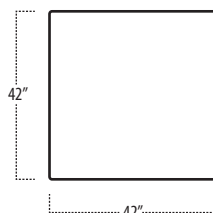

Top View Specifications | Scale: 1/4" = 1FT.

(Seat depth may vary depending on back pillow placement. All dimensions are approximate and subject to change.)

58 LAF 1 ARM CHAIR

50 ARMLESS CHAIR

58 RAF 1 ARM CHAIR

48 LAF 1 ARM CHAIR

40 ARMLESS CHAIR

48 RAF 1 ARM CHAIR

LAF 1 ARM CHAIR WITH BUMPER

BUMPER OTTOMAN

SQUARE CORNER

RAF 1 ARM CHAIR WITH BUMPER