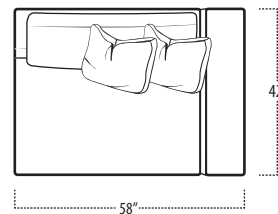

Top View Specifications | Scale: 1/4" = 1FT.

(Seat depth may vary depending on back pillow placement. All dimensions are approximate and subject to change.)

58 LAF 1 ARM CHAIR

50 ARMLESS CHAIR

58 RAF 1 ARM CHAIR