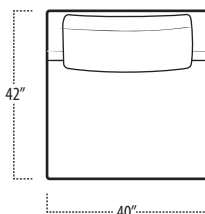

40 ARMLESS CHAIR