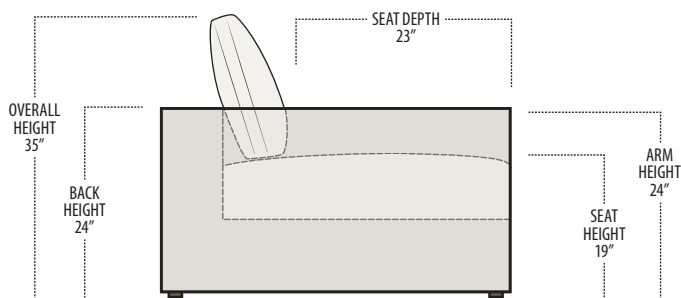

Scan the QR Code to access our product page online for additional options and features. This link will also allow you to view this spec sheet as a digital PDF file.

Side View Specification | Not to Scale [CUSTOM SIZING AVAILABLE]

Top View Specifications | Scale: 1/4" = 1FT.

(Seat depth may vary depending on back pillow placement. All dimensions are approximate and subject to change.)

58 LAF 1 ARM CHAIR

50 ARMLESS CHAIR

58 RAF 1 ARM CHAIR