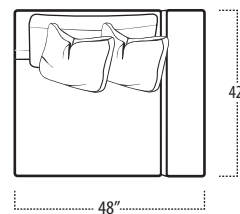

48 RAF 1 ARM CHAIR