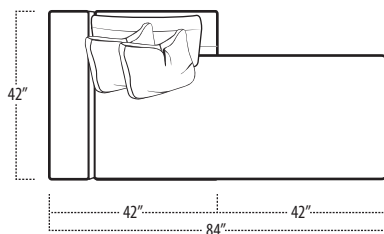

Top View Specifications | Scale: 1/4" = 1FT.

(Seat depth may vary depending on back pillow placement. All dimensions are approximate and subject to change.)

58 LAF 1 ARM CHAIR

50 ARMLESS CHAIR

58 RAF 1 ARM CHAIR

48 LAF 1 ARM CHAIR

40 ARMLESS CHAIR

48 RAF 1 ARM CHAIR

LAF 1 ARM CHAIR WITH BUMPER

BUMPER OTTOMAN

SQUARE CORNER

RAF 1 ARM CHAIR WITH BUMPER