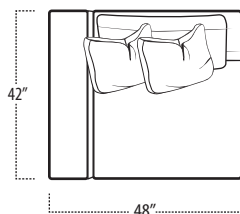

48 LAF 1 ARM CHAIR