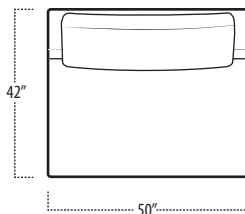

Scan the QR Code to access our product page online for additional options and features. This link will also allow you to view this spec sheet as a digital PDF file.

Side View Specification | Not to Scale [CUSTOM SIZING AVAILABLE]

Top View Specifications | Scale: 1/4" = 1FT.

(Seat depth may vary depending on back pillow placement. All dimensions are approximate and subject to change.)

58 LAF 1 ARM CHAIR

50 ARMLESS CHAIR

58 RAF 1 ARM CHAIR