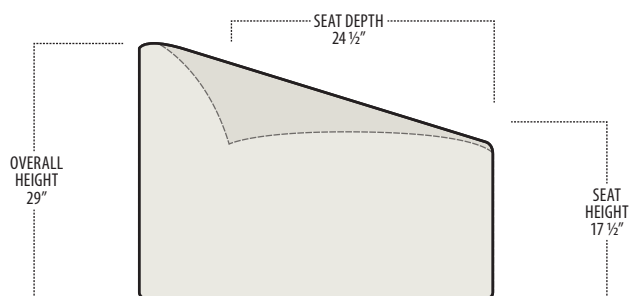

Scan the QR Code to access our product page online for additional options and features. This link will also allow you to view this spec sheet as a digital PDF file.

■ Side View Specification | Not to Scale [CUSTOM SIZING AVAILABLE]

■ Top View Specifications | Scale: 1/4" = 1FT. (All dimensions are approximate and subject to change.)