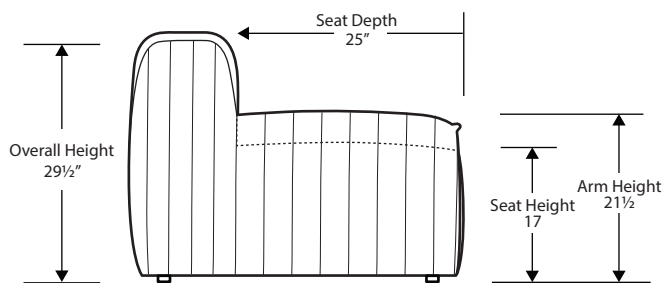

MERCURY

Sofa

Chair / Swivel Chair

Ottoman