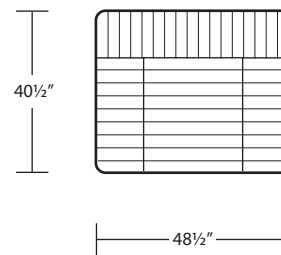

MERCURY

Sofa

Chair / Swivel Chair

Ottoman