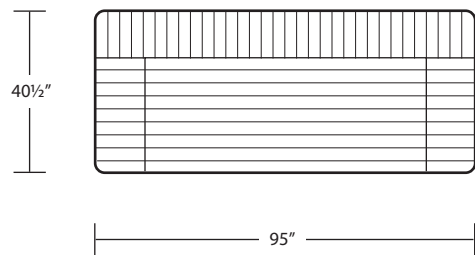

MERCURY

Sofa

Chair / Swivel Chair

Ottoman