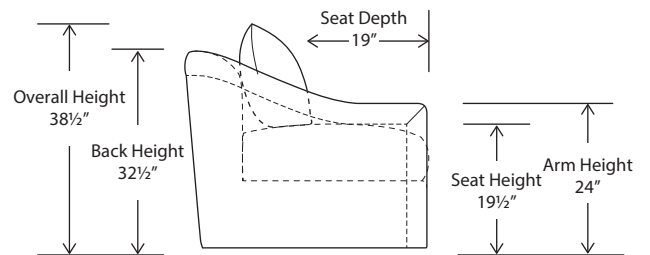

KEANU

Chair / 360° Swivel Chair