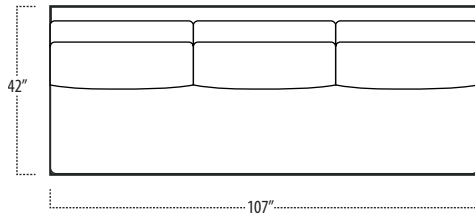

Top View Specifications | Scale: 1/4" = 1FT. (All dimensions are approximate and subject to change.)

■ Top View Specifications | Scale: 1/4" = 1Ft.
 (All dimensions are approximate and subject to change.)

46 RAF SOFA W/ RETURN (4/1)

■ Top View Specifications | Scale: 1/4" = 1Ft.
 (All dimensions are approximate and subject to change.)

42 10FT SOFA (2/1)

42 10FT SOFA (2/2)

42 9FT SOFA (2/1)

42 9FT SOFA (2/2)

42 8FT SOFA (2/1)

42 8FT SOFA (2/2)

42 7FT SOFA (2/1)

42 ARMLESS SOFA (3/1)

42 7FT SOFA (2/2)

42 LAF 1 ARM LOVESEAT (2/1)

42 ARMLESS LOVESEAT (2/1)

42 RAF 1 ARM LOVESEAT (2/1)

conrad

■ Top View Specifications | Scale: 1/4" = 1Ft.
(All dimensions are approximate and subject to change.)

42 LAF 1 ARM SOFA (3/1)

42 CHAIR

42 RAF 1 ARM SOFA (3/1)

42 LAF 1 ARM CHAISE (1/1)

42 LAF 1 ARM CHAIR (1/1)