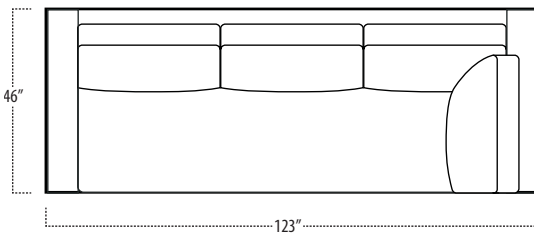

Top View Specifications | Scale: 1/4" = 1FT. (All dimensions are approximate and subject to change.)

■ Top View Specifications | Scale: 1/4" = 1Ft.
 (All dimensions are approximate and subject to change.)

46 7FT SOFA (2/1)

46 ARMLESS SOFA (3/1)

46 7FT SOFA (2/2)

46 LAF 1 ARM LOVESEAT (2/1)

46 ARMLESS LOVESEAT (2/1)

46 RAF 1 ARM LOVESEAT (2/1)

46 LAF 1 ARM SOFA (3/1)

46 CHAIR

46 RAF 1 ARM SOFA (3/1)

46 LAF 1 ARM CHAISE (1/1)

46 LAF 1 ARM CHAIR(1/1)

46 ARMLESS CHAIR (1/1)

46 RAF 1 ARM CHAIR (1/1)

46 RAF 1 ARM CHAISE (1/1)

46 LAF SOFA W/ RETURN (4/1)

46 SQUARE CORNER (2/1)

46 RAF SOFA W/ RETURN (4/1)

■ Top View Specifications | Scale: 1/4" = 1Ft.
 (All dimensions are approximate and subject to change.)

42 10FT SOFA (2/1)

42 10FT SOFA (2/2)

42 9FT SOFA (2/1)

42 9FT SOFA (2/2)