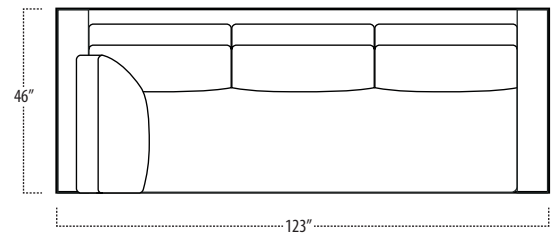

Top View Specifications | Scale: 1/4" = 1FT. (All dimensions are approximate and subject to change.)

■ Top View Specifications | Scale: 1/4" = 1Ft.
 (All dimensions are approximate and subject to change.)

46 7FT SOFA (2/1)

46 ARMLESS SOFA (3/1)

46 7FT SOFA (2/2)

46 LAF 1 ARM LOVESEAT (2/1)

46 ARMLESS LOVESEAT (2/1)

46 RAF 1 ARM LOVESEAT (2/1)

46 LAF 1 ARM SOFA (3/1)

46 CHAIR

46 RAF 1 ARM SOFA (3/1)

46 LAF 1 ARM CHAISE (1/1)

46 LAF 1 ARM CHAIR(1/1)

46 ARMLESS CHAIR (1/1)

46 RAF 1 ARM CHAIR (1/1)

46 RAF 1 ARM CHAISE (1/1)

46 LAF SOFA W/ RETURN (4/1)

46 SQUARE CORNER (2/1)

46 RAF SOFA W/ RETURN (4/1)

■ Top View Specifications | Scale: 1/4" = 1Ft.
 (All dimensions are approximate and subject to change.)

42 10FT SOFA (2/1)

42 10FT SOFA (2/2)

42 9FT SOFA (2/1)

42 9FT SOFA (2/2)