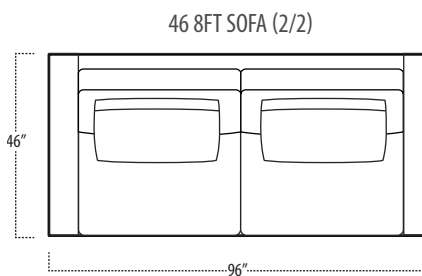

Scan the QR Code to access our product page online for additional options and features. This link will also allow you to view this spec sheet as a digital PDF file.

Side View Specification | Not to Scale [CUSTOM SIZING AVAILABLE]

Top View Specifications | Scale: 1/4" = 1FT. (All dimensions are approximate and subject to change.)

■ Top View Specifications | Scale: 1/4" = 1Ft.
 (All dimensions are approximate and subject to change.)

46 RAF SOFA W/ RETURN (4/1)

■ Top View Specifications | Scale: 1/4" = 1Ft.
 (All dimensions are approximate and subject to change.)

42 10FT SOFA (2/1)

42 10FT SOFA (2/2)

42 9FT SOFA (2/1)

42 9FT SOFA (2/2)

conrad

■ Top View Specifications | Scale: 1/4" = 1Ft.
(All dimensions are approximate and subject to change.)

42 LAF 1 ARM SOFA (3/1)

42 CHAIR

42 RAF 1 ARM SOFA (3/1)

42 LAF 1 ARM CHAISE (1/1)

42 LAF 1 ARM CHAIR (1/1)