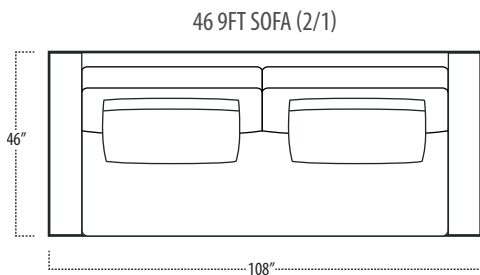

Scan the QR Code to access our product page online for additional options and features. This link will also allow you to view this spec sheet as a digital PDF file.

Side View Specification | Not to Scale [CUSTOM SIZING AVAILABLE]

Top View Specifications | Scale: 1/4" = 1FT. (All dimensions are approximate and subject to change.)

■ Top View Specifications | Scale: 1/4" = 1Ft.
 (All dimensions are approximate and subject to change.)

46 RAF SOFA W/ RETURN (4/1)

■ Top View Specifications | Scale: 1/4" = 1Ft.
 (All dimensions are approximate and subject to change.)

42 10FT SOFA (2/1)

42 10FT SOFA (2/2)

42 9FT SOFA (2/1)

42 9FT SOFA (2/2)

conrad

■ Top View Specifications | Scale: 1/4" = 1Ft.
(All dimensions are approximate and subject to change.)

42 LAF 1 ARM SOFA (3/1)

42 CHAIR

42 RAF 1 ARM SOFA (3/1)

42 LAF 1 ARM CHAISE (1/1)

42 LAF 1 ARM CHAIR (1/1)