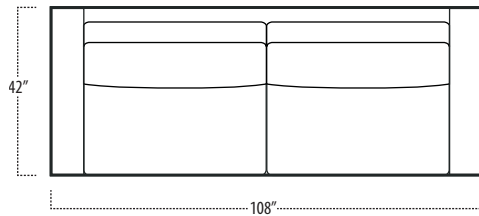

Top View Specifications | Scale: 1/4" = 1FT. (All dimensions are approximate and subject to change.)

■ Top View Specifications | Scale: 1/4" = 1Ft.
 (All dimensions are approximate and subject to change.)

46 RAF SOFA W/ RETURN (4/1)

■ Top View Specifications | Scale: 1/4" = 1Ft.
 (All dimensions are approximate and subject to change.)

42 10FT SOFA (2/1)

42 10FT SOFA (2/2)

42 9FT SOFA (2/1)

42 9FT SOFA (2/2)

42 8FT SOFA (2/1)

42 8FT SOFA (2/2)

42 7FT SOFA (2/1)

42 ARMLESS SOFA (3/1)

42 7FT SOFA (2/2)

42 LAF 1 ARM LOVESEAT (2/1)

42 ARMLESS LOVESEAT (2/1)

42 RAF 1 ARM LOVESEAT (2/1)