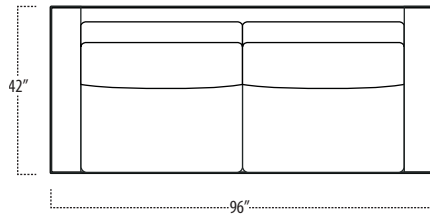

Top View Specifications | Scale: 1/4" = 1FT. (All dimensions are approximate and subject to change.)

■ Top View Specifications | Scale: 1/4" = 1Ft.
 (All dimensions are approximate and subject to change.)

46 RAF SOFA W/ RETURN (4/1)

■ Top View Specifications | Scale: 1/4" = 1Ft.
 (All dimensions are approximate and subject to change.)

42 10FT SOFA (2/1)

42 10FT SOFA (2/2)

42 9FT SOFA (2/1)

42 9FT SOFA (2/2)

42 8FT SOFA (2/1)

42 8FT SOFA (2/2)

42 7FT SOFA (2/1)

42 ARMLESS SOFA (3/1)

42 7FT SOFA (2/2)

42 LAF 1 ARM LOVESEAT (2/1)

42 ARMLESS LOVESEAT (2/1)

42 RAF 1 ARM LOVESEAT (2/1)

conrad

■ Top View Specifications | Scale: 1/4" = 1Ft.
(All dimensions are approximate and subject to change.)

42 LAF 1 ARM SOFA (3/1)

42 CHAIR

42 RAF 1 ARM SOFA (3/1)

42 LAF 1 ARM CHAISE (1/1)

42 LAF 1 ARM CHAIR (1/1)