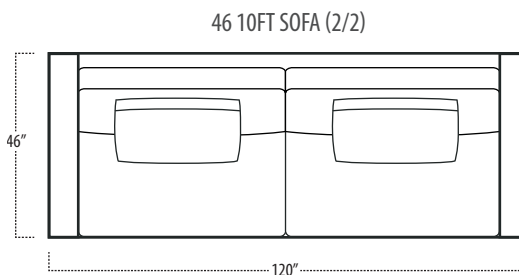

Scan the QR Code to access our product page online for additional options and features. This link will also allow you to view this spec sheet as a digital PDF file.

Side View Specification | Not to Scale [CUSTOM SIZING AVAILABLE]

Top View Specifications | Scale: 1/4" = 1FT. (All dimensions are approximate and subject to change.)

■ Top View Specifications | Scale: 1/4" = 1Ft.
 (All dimensions are approximate and subject to change.)

46 RAF SOFA W/ RETURN (4/1)

■ Top View Specifications | Scale: 1/4" = 1Ft.
 (All dimensions are approximate and subject to change.)

42 10FT SOFA (2/1)

42 10FT SOFA (2/2)

42 9FT SOFA (2/1)

42 9FT SOFA (2/2)

conrad

■ Top View Specifications | Scale: 1/4" = 1Ft.
(All dimensions are approximate and subject to change.)

42 LAF 1 ARM SOFA (3/1)

42 CHAIR

42 RAF 1 ARM SOFA (3/1)

42 LAF 1 ARM CHAISE (1/1)

42 LAF 1 ARM CHAIR (1/1)