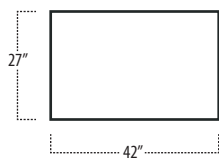

Top View Specifications | Scale: 1/4" = 1FT. (All dimensions are approximate and subject to change.)

■ Top View Specifications | Scale: 1/4" = 1Ft.
 (All dimensions are approximate and subject to change.)

conrad

■ Top View Specifications | Scale: 1/4" = 1Ft.
(All dimensions are approximate and subject to change.)

42 LAF 1 ARM SOFA (3/1)

42 CHAIR

42 RAF 1 ARM SOFA (3/1)

42 LAF 1 ARM CHAISE (1/1)

42 LAF 1 ARM CHAIR (1/1)

42 ARMLESS CHAIR (1/1)

42 RAF 1 ARM CHAIR (1/1)

42 RAF 1 ARM CHAISE (1/1)

42 LAF SOFA W/ RETURN (4/1)

42 SQUARE CORNER (2/1)

42 RAF SOFA W/ RETURN (4/1)

LARGE OTTOMAN

SMALL OTTOMAN