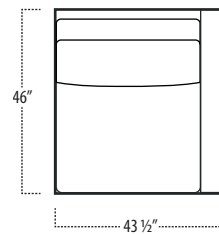

Top View Specifications | Scale: 1/4" = 1FT. (All dimensions are approximate and subject to change.)

■ Top View Specifications | Scale: 1/4" = 1Ft.
 (All dimensions are approximate and subject to change.)

46 7FT SOFA (2/1)

46 ARMLESS SOFA (3/1)

46 7FT SOFA (2/2)

46 LAF 1 ARM LOVESEAT (2/1)

46 ARMLESS LOVESEAT (2/1)

46 RAF 1 ARM LOVESEAT (2/1)

46 LAF 1 ARM SOFA (3/1)

46 CHAIR

46 RAF 1 ARM SOFA (3/1)

46 LAF 1 ARM CHAISE (1/1)

46 LAF 1 ARM CHAIR(1/1)

46 ARMLESS CHAIR (1/1)

46 RAF 1 ARM CHAIR (1/1)

46 RAF 1 ARM CHAISE (1/1)

46 LAF SOFA W/ RETURN (4/1)

46 SQUARE CORNER (2/1)

46 RAF SOFA W/ RETURN (4/1)

■ Top View Specifications | Scale: 1/4" = 1Ft.
 (All dimensions are approximate and subject to change.)

42 10FT SOFA (2/1)

42 10FT SOFA (2/2)

42 9FT SOFA (2/1)

42 9FT SOFA (2/2)