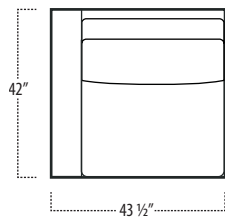

Top View Specifications | Scale: 1/4" = 1FT. (All dimensions are approximate and subject to change.)

■ Top View Specifications | Scale: 1/4" = 1Ft.
 (All dimensions are approximate and subject to change.)

46 RAF SOFA W/ RETURN (4/1)

■ Top View Specifications | Scale: 1/4" = 1Ft.
 (All dimensions are approximate and subject to change.)

42 10FT SOFA (2/1)

42 10FT SOFA (2/2)

42 9FT SOFA (2/1)

42 9FT SOFA (2/2)

42 8FT SOFA (2/1)

42 8FT SOFA (2/2)

42 7FT SOFA (2/1)

42 ARMLESS SOFA (3/1)

42 7FT SOFA (2/2)

42 LAF 1 ARM LOVESEAT (2/1)

42 ARMLESS LOVESEAT (2/1)

42 RAF 1 ARM LOVESEAT (2/1)

conrad

■ Top View Specifications | Scale: 1/4" = 1Ft.
(All dimensions are approximate and subject to change.)

42 LAF 1 ARM SOFA (3/1)

42 CHAIR

42 RAF 1 ARM SOFA (3/1)

42 LAF 1 ARM CHAISE (1/1)

42 LAF 1 ARM CHAIR (1/1)