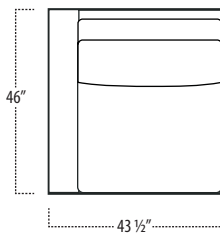

46 LAF 1 ARM CHAIR(1/1)