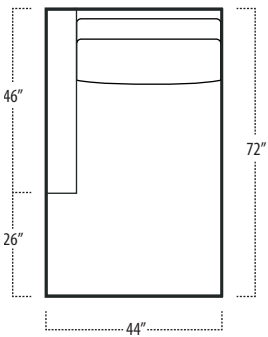

46 LAF 1 ARM CHAISE (1/1)