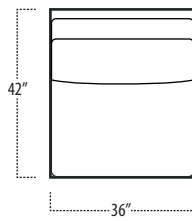

42 ARMLESS CHAIR (1/1)