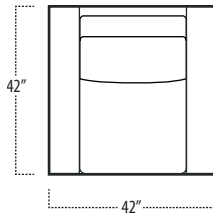

Top View Specifications | Scale: 1/4" = 1FT. (All dimensions are approximate and subject to change.)

■ Top View Specifications | Scale: 1/4" = 1Ft.
 (All dimensions are approximate and subject to change.)

46 RAF SOFA W/ RETURN (4/1)

■ Top View Specifications | Scale: 1/4" = 1Ft.
 (All dimensions are approximate and subject to change.)

42 10FT SOFA (2/1)

42 10FT SOFA (2/2)

42 9FT SOFA (2/1)

42 9FT SOFA (2/2)

42 8FT SOFA (2/1)

42 8FT SOFA (2/2)

42 7FT SOFA (2/1)

42 ARMLESS SOFA (3/1)

42 7FT SOFA (2/2)

42 LAF 1 ARM LOVESEAT (2/1)

42 ARMLESS LOVESEAT (2/1)

42 RAF 1 ARM LOVESEAT (2/1)

conrad

■ Top View Specifications | Scale: 1/4" = 1Ft.
(All dimensions are approximate and subject to change.)

42 LAF 1 ARM SOFA (3/1)

42 CHAIR

42 RAF 1 ARM SOFA (3/1)

42 LAF 1 ARM CHAISE (1/1)

42 LAF 1 ARM CHAIR (1/1)