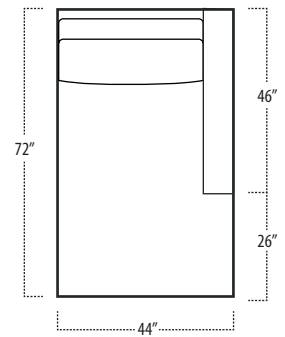

Top View Specifications | Scale: 1/4" = 1FT. (All dimensions are approximate and subject to change.)

■ Top View Specifications | Scale: 1/4" = 1Ft.
 (All dimensions are approximate and subject to change.)

46 7FT SOFA (2/1)

46 ARMLESS SOFA (3/1)

46 7FT SOFA (2/2)

46 LAF 1 ARM LOVESEAT (2/1)

46 ARMLESS LOVESEAT (2/1)

46 RAF 1 ARM LOVESEAT (2/1)

46 LAF 1 ARM SOFA (3/1)

46 CHAIR

46 RAF 1 ARM SOFA (3/1)

46 LAF 1 ARM CHAISE (1/1)

46 LAF 1 ARM CHAIR(1/1)

46 ARMLESS CHAIR (1/1)

46 RAF 1 ARM CHAIR (1/1)

46 RAF 1 ARM CHAISE (1/1)

46 LAF SOFA W/ RETURN (4/1)

46 SQUARE CORNER (2/1)

46 RAF SOFA W/ RETURN (4/1)

■ Top View Specifications | Scale: 1/4" = 1Ft.
 (All dimensions are approximate and subject to change.)

42 10FT SOFA (2/1)

42 10FT SOFA (2/2)

42 9FT SOFA (2/1)

42 9FT SOFA (2/2)