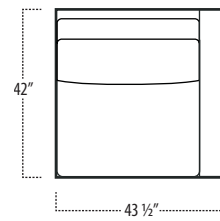

42 RAF 1 ARM CHAIR (1/1)