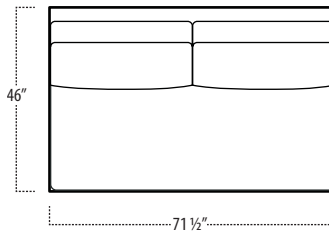

Top View Specifications | Scale: 1/4" = 1FT. (All dimensions are approximate and subject to change.)

■ Top View Specifications | Scale: 1/4" = 1Ft.
 (All dimensions are approximate and subject to change.)

46 7FT SOFA (2/1)

46 ARMLESS SOFA (3/1)

46 7FT SOFA (2/2)

46 LAF 1 ARM LOVESEAT (2/1)

46 ARMLESS LOVESEAT (2/1)

46 RAF 1 ARM LOVESEAT (2/1)

46 LAF 1 ARM SOFA (3/1)

46 CHAIR

46 RAF SOFA W/ RETURN (4/1)

■ Top View Specifications | Scale: 1/4" = 1Ft.
 (All dimensions are approximate and subject to change.)

42 10FT SOFA (2/1)

42 10FT SOFA (2/2)

42 9FT SOFA (2/1)

42 9FT SOFA (2/2)