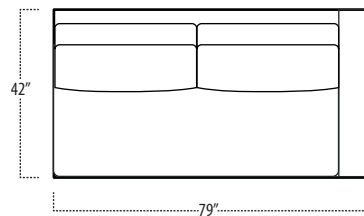

Top View Specifications | Scale: 1/4" = 1FT. (All dimensions are approximate and subject to change.)

■ Top View Specifications | Scale: 1/4" = 1Ft.
 (All dimensions are approximate and subject to change.)

46 RAF SOFA W/ RETURN (4/1)

■ Top View Specifications | Scale: 1/4" = 1Ft.
 (All dimensions are approximate and subject to change.)

42 10FT SOFA (2/1)

42 10FT SOFA (2/2)

42 9FT SOFA (2/1)

42 9FT SOFA (2/2)

42 8FT SOFA (2/1)

42 8FT SOFA (2/2)

42 7FT SOFA (2/1)

42 ARMLESS SOFA (3/1)

42 7FT SOFA (2/2)

42 LAF 1 ARM LOVESEAT (2/1)

42 ARMLESS LOVESEAT (2/1)

42 RAF 1 ARM LOVESEAT (2/1)

conrad

■ Top View Specifications | Scale: 1/4" = 1Ft.
(All dimensions are approximate and subject to change.)

42 LAF 1 ARM SOFA (3/1)

42 CHAIR

42 RAF 1 ARM SOFA (3/1)

42 LAF 1 ARM CHAISE (1/1)

42 LAF 1 ARM CHAIR (1/1)