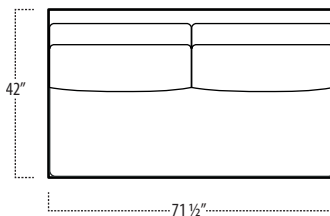

Top View Specifications | Scale: 1/4" = 1FT. (All dimensions are approximate and subject to change.)

■ Top View Specifications | Scale: 1/4" = 1Ft.
 (All dimensions are approximate and subject to change.)

46 RAF SOFA W/ RETURN (4/1)

■ Top View Specifications | Scale: 1/4" = 1Ft.
 (All dimensions are approximate and subject to change.)

42 10FT SOFA (2/1)

42 10FT SOFA (2/2)

42 9FT SOFA (2/1)

42 9FT SOFA (2/2)

42 8FT SOFA (2/1)

42 8FT SOFA (2/2)

42 7FT SOFA (2/1)

42 ARMLESS SOFA (3/1)

42 7FT SOFA (2/2)

42 LAF 1 ARM LOVESEAT (2/1)

42 ARMLESS LOVESEAT (2/1)

42 RAF 1 ARM LOVESEAT (2/1)

conrad

■ Top View Specifications | Scale: 1/4" = 1Ft.
(All dimensions are approximate and subject to change.)

42 LAF 1 ARM SOFA (3/1)

42 CHAIR

42 RAF 1 ARM SOFA (3/1)

42 LAF 1 ARM CHAISE (1/1)

42 LAF 1 ARM CHAIR (1/1)