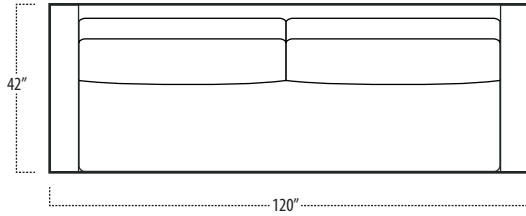

Top View Specifications | Scale: 1/4" = 1FT. (All dimensions are approximate and subject to change.)

■ Top View Specifications | Scale: 1/4" = 1Ft.
 (All dimensions are approximate and subject to change.)

46 7FT SOFA (2/1)

46 ARMLESS SOFA (3/1)

46 7FT SOFA (2/2)

46 LAF 1 ARM LOVESEAT (2/1)

46 ARMLESS LOVESEAT (2/1)

46 RAF 1 ARM LOVESEAT (2/1)

46 LAF 1 ARM SOFA (3/1)

46 CHAIR

46 RAF 1 ARM SOFA (3/1)

46 LAF 1 ARM CHAISE (1/1)

46 LAF 1 ARM CHAIR(1/1)

46 ARMLESS CHAIR (1/1)

46 RAF 1 ARM CHAIR (1/1)

46 RAF 1 ARM CHAISE (1/1)

46 LAF SOFA W/ RETURN (4/1)

46 SQUARE CORNER (2/1)

46 RAF SOFA W/ RETURN (4/1)

■ Top View Specifications | Scale: 1/4" = 1Ft.
 (All dimensions are approximate and subject to change.)

42 10FT SOFA (2/1)

42 10FT SOFA (2/2)

42 9FT SOFA (2/1)

42 9FT SOFA (2/2)