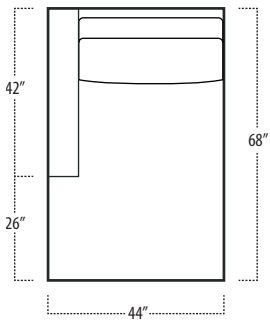

Top View Specifications | Scale: 1/4" = 1FT. (All dimensions are approximate and subject to change.)

■ Top View Specifications | Scale: 1/4" = 1Ft.
 (All dimensions are approximate and subject to change.)

46 RAF SOFA W/ RETURN (4/1)

■ Top View Specifications | Scale: 1/4" = 1Ft.
 (All dimensions are approximate and subject to change.)

42 10FT SOFA (2/1)

42 10FT SOFA (2/2)

42 9FT SOFA (2/1)

42 9FT SOFA (2/2)

42 8FT SOFA (2/1)

42 8FT SOFA (2/2)

42 7FT SOFA (2/1)

42 ARMLESS SOFA (3/1)

42 7FT SOFA (2/2)

42 LAF 1 ARM LOVESEAT (2/1)

42 ARMLESS LOVESEAT (2/1)

42 RAF 1 ARM LOVESEAT (2/1)

conrad

■ Top View Specifications | Scale: 1/4" = 1Ft.
(All dimensions are approximate and subject to change.)

42 LAF 1 ARM SOFA (3/1)

42 CHAIR

42 RAF 1 ARM SOFA (3/1)

42 LAF 1 ARM CHAISE (1/1)

42 LAF 1 ARM CHAIR (1/1)