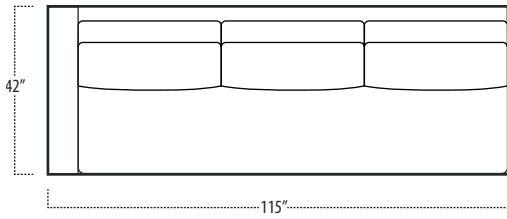

Top View Specifications | Scale: 1/4" = 1FT. (All dimensions are approximate and subject to change.)

■ Top View Specifications | Scale: 1/4" = 1Ft.
 (All dimensions are approximate and subject to change.)

46 RAF SOFA W/ RETURN (4/1)

■ Top View Specifications | Scale: 1/4" = 1Ft.
 (All dimensions are approximate and subject to change.)

42 10FT SOFA (2/1)

42 10FT SOFA (2/2)

42 9FT SOFA (2/1)

42 9FT SOFA (2/2)

42 8FT SOFA (2/1)

42 8FT SOFA (2/2)

42 7FT SOFA (2/1)

42 ARMLESS SOFA (3/1)

42 7FT SOFA (2/2)

42 LAF 1 ARM LOVESEAT (2/1)

42 ARMLESS LOVESEAT (2/1)

42 RAF 1 ARM LOVESEAT (2/1)

conrad

■ Top View Specifications | Scale: 1/4" = 1Ft.
(All dimensions are approximate and subject to change.)

42 LAF 1 ARM SOFA (3/1)

42 CHAIR

42 RAF 1 ARM SOFA (3/1)

42 LAF 1 ARM CHAISE (1/1)

42 LAF 1 ARM CHAIR (1/1)