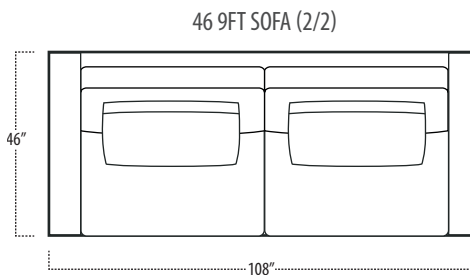

Scan the QR Code to access our product page online for additional options and features. This link will also allow you to view this spec sheet as a digital PDF file.

Side View Specification | Not to Scale [CUSTOM SIZING AVAILABLE]

Top View Specifications | Scale: 1/4" = 1FT. (All dimensions are approximate and subject to change.)

■ Top View Specifications | Scale: 1/4" = 1Ft.
 (All dimensions are approximate and subject to change.)

46 RAF SOFA W/ RETURN (4/1)

■ Top View Specifications | Scale: 1/4" = 1Ft.
 (All dimensions are approximate and subject to change.)

42 10FT SOFA (2/1)

42 10FT SOFA (2/2)

42 9FT SOFA (2/1)

42 9FT SOFA (2/2)

conrad

■ Top View Specifications | Scale: 1/4" = 1Ft.
(All dimensions are approximate and subject to change.)

42 LAF 1 ARM SOFA (3/1)

42 CHAIR

42 RAF 1 ARM SOFA (3/1)

42 LAF 1 ARM CHAISE (1/1)

42 LAF 1 ARM CHAIR (1/1)