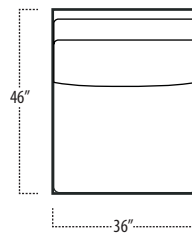

Top View Specifications | Scale: 1/4" = 1FT. (All dimensions are approximate and subject to change.)

■ Top View Specifications | Scale: 1/4" = 1Ft.
 (All dimensions are approximate and subject to change.)

46 7FT SOFA (2/1)

46 ARMLESS SOFA (3/1)

46 7FT SOFA (2/2)

46 LAF 1 ARM LOVESEAT (2/1)

46 ARMLESS LOVESEAT (2/1)

46 RAF 1 ARM LOVESEAT (2/1)

46 LAF 1 ARM SOFA (3/1)

46 CHAIR

46 RAF 1 ARM SOFA (3/1)

46 LAF 1 ARM CHAISE (1/1)

46 LAF 1 ARM CHAIR(1/1)

46 ARMLESS CHAIR (1/1)

46 RAF 1 ARM CHAIR (1/1)

46 RAF 1 ARM CHAISE (1/1)

46 LAF SOFA W/ RETURN (4/1)

46 SQUARE CORNER (2/1)

46 RAF SOFA W/ RETURN (4/1)

■ Top View Specifications | Scale: 1/4" = 1Ft.
 (All dimensions are approximate and subject to change.)

42 10FT SOFA (2/1)

42 10FT SOFA (2/2)

42 9FT SOFA (2/1)

42 9FT SOFA (2/2)