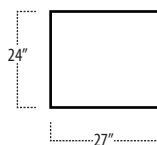

Top View Specifications | Scale: 1/4" = 1FT. (All dimensions are approximate and subject to change.)

■ Top View Specifications | Scale: 1/4" = 1Ft.
 (All dimensions are approximate and subject to change.)

46 RAF SOFA W/ RETURN (4/1)

■ Top View Specifications | Scale: 1/4" = 1Ft.
 (All dimensions are approximate and subject to change.)

42 10FT SOFA (2/1)

42 10FT SOFA (2/2)

42 9FT SOFA (2/1)

42 9FT SOFA (2/2)

conrad

■ Top View Specifications | Scale: 1/4" = 1Ft.
(All dimensions are approximate and subject to change.)

42 LAF 1 ARM SOFA (3/1)

42 CHAIR

42 RAF 1 ARM SOFA (3/1)

42 LAF 1 ARM CHAISE (1/1)

42 LAF 1 ARM CHAIR (1/1)

42 ARMLESS CHAIR (1/1)

42 RAF 1 ARM CHAIR (1/1)

42 RAF 1 ARM CHAISE (1/1)

42 LAF SOFA W/ RETURN (4/1)

42 SQUARE CORNER (2/1)

42 RAF SOFA W/ RETURN (4/1)

LARGE OTTOMAN

SMALL OTTOMAN