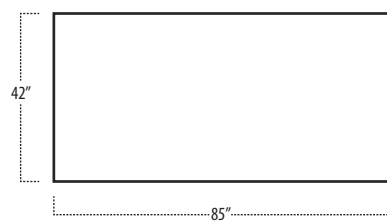

7FT COCKTAIL TABLE