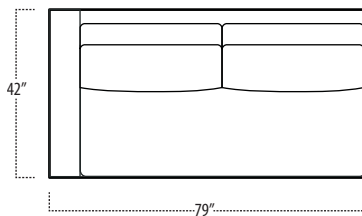

Top View Specifications | Scale: 1/4" = 1FT. (All dimensions are approximate and subject to change.)

■ Top View Specifications | Scale: 1/4" = 1Ft.
 (All dimensions are approximate and subject to change.)

46 RAF SOFA W/ RETURN (4/1)

■ Top View Specifications | Scale: 1/4" = 1Ft.
 (All dimensions are approximate and subject to change.)

42 10FT SOFA (2/1)

42 10FT SOFA (2/2)

42 9FT SOFA (2/1)

42 9FT SOFA (2/2)

42 8FT SOFA (2/1)

42 8FT SOFA (2/2)

42 7FT SOFA (2/1)

42 ARMLESS SOFA (3/1)

42 7FT SOFA (2/2)

42 LAF 1 ARM LOVESEAT (2/1)

42 ARMLESS LOVESEAT (2/1)

42 RAF 1 ARM LOVESEAT (2/1)

conrad

■ Top View Specifications | Scale: 1/4" = 1Ft.
(All dimensions are approximate and subject to change.)

42 LAF 1 ARM SOFA (3/1)

42 CHAIR

42 RAF 1 ARM SOFA (3/1)

42 LAF 1 ARM CHAISE (1/1)

42 LAF 1 ARM CHAIR (1/1)