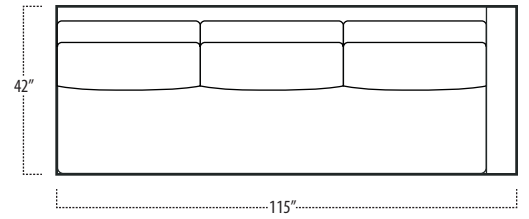

Top View Specifications | Scale: 1/4" = 1FT. (All dimensions are approximate and subject to change.)

■ Top View Specifications | Scale: 1/4" = 1Ft.
 (All dimensions are approximate and subject to change.)

46 RAF SOFA W/ RETURN (4/1)

■ Top View Specifications | Scale: 1/4" = 1Ft.
 (All dimensions are approximate and subject to change.)

42 10FT SOFA (2/1)

42 10FT SOFA (2/2)

42 9FT SOFA (2/1)

42 9FT SOFA (2/2)

42 8FT SOFA (2/1)

42 8FT SOFA (2/2)

42 7FT SOFA (2/1)

42 ARMLESS SOFA (3/1)

42 7FT SOFA (2/2)

42 LAF 1 ARM LOVESEAT (2/1)

42 ARMLESS LOVESEAT (2/1)

42 RAF 1 ARM LOVESEAT (2/1)

conrad

■ Top View Specifications | Scale: 1/4" = 1Ft.
(All dimensions are approximate and subject to change.)

42 LAF 1 ARM SOFA (3/1)

42 CHAIR

42 RAF 1 ARM SOFA (3/1)

42 LAF 1 ARM CHAISE (1/1)

42 LAF 1 ARM CHAIR (1/1)