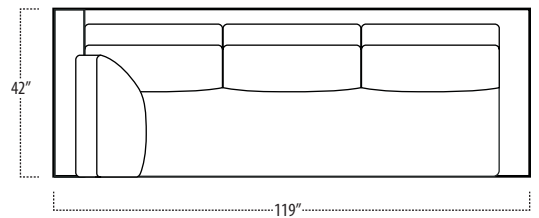

Top View Specifications | Scale: 1/4" = 1FT. (All dimensions are approximate and subject to change.)

■ Top View Specifications | Scale: 1/4" = 1Ft.
 (All dimensions are approximate and subject to change.)

conrad

■ Top View Specifications | Scale: 1/4" = 1Ft.
(All dimensions are approximate and subject to change.)

42 LAF 1 ARM SOFA (3/1)

42 CHAIR

42 RAF 1 ARM SOFA (3/1)

42 LAF 1 ARM CHAISE (1/1)

42 LAF 1 ARM CHAIR (1/1)

42 ARMLESS CHAIR (1/1)

42 RAF 1 ARM CHAIR (1/1)

42 RAF 1 ARM CHAISE (1/1)

42 LAF SOFA W/ RETURN (4/1)

42 SQUARE CORNER (2/1)

42 RAF SOFA W/ RETURN (4/1)

LARGE OTTOMAN

SMALL OTTOMAN