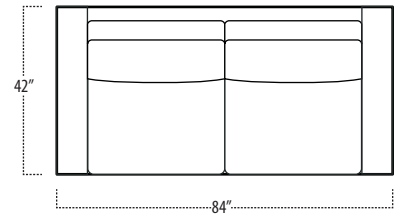

Top View Specifications | Scale: 1/4" = 1FT. (All dimensions are approximate and subject to change.)

■ Top View Specifications | Scale: 1/4" = 1Ft.
 (All dimensions are approximate and subject to change.)

46 RAF SOFA W/ RETURN (4/1)

■ Top View Specifications | Scale: 1/4" = 1Ft.
 (All dimensions are approximate and subject to change.)

42 10FT SOFA (2/1)

42 10FT SOFA (2/2)

42 9FT SOFA (2/1)

42 9FT SOFA (2/2)

42 8FT SOFA (2/1)

42 8FT SOFA (2/2)

42 7FT SOFA (2/1)

42 ARMLESS SOFA (3/1)

42 7FT SOFA (2/2)

42 LAF 1 ARM LOVESEAT (2/1)

42 ARMLESS LOVESEAT (2/1)

42 RAF 1 ARM LOVESEAT (2/1)

conrad

■ Top View Specifications | Scale: 1/4" = 1Ft.
(All dimensions are approximate and subject to change.)

42 LAF 1 ARM SOFA (3/1)

42 CHAIR

42 RAF 1 ARM SOFA (3/1)

42 LAF 1 ARM CHAISE (1/1)

42 LAF 1 ARM CHAIR (1/1)