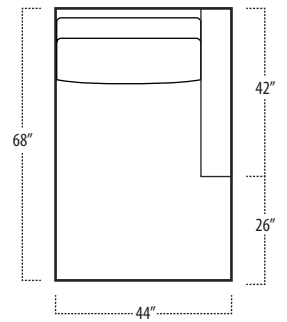

42 RAF 1 ARM CHAISE (1/1)