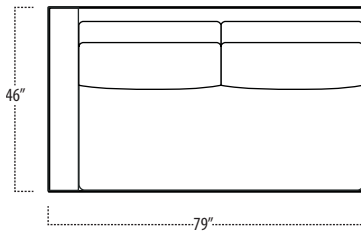

Top View Specifications | Scale: 1/4" = 1FT. (All dimensions are approximate and subject to change.)

■ Top View Specifications | Scale: 1/4" = 1Ft.
 (All dimensions are approximate and subject to change.)

46 7FT SOFA (2/1)

46 ARMLESS SOFA (3/1)

46 7FT SOFA (2/2)

46 LAF 1 ARM LOVESEAT (2/1)

46 ARMLESS LOVESEAT (2/1)

46 RAF 1 ARM LOVESEAT (2/1)

46 LAF 1 ARM SOFA (3/1)

46 CHAIR

46 RAF SOFA W/ RETURN (4/1)

■ Top View Specifications | Scale: 1/4" = 1Ft.
 (All dimensions are approximate and subject to change.)

42 10FT SOFA (2/1)

42 10FT SOFA (2/2)

42 9FT SOFA (2/1)

42 9FT SOFA (2/2)