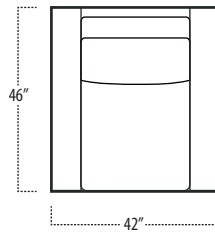

Top View Specifications | Scale: 1/4" = 1FT. (All dimensions are approximate and subject to change.)

■ Top View Specifications | Scale: 1/4" = 1Ft.
 (All dimensions are approximate and subject to change.)

46 7FT SOFA (2/1)

46 ARMLESS SOFA (3/1)

46 7FT SOFA (2/2)

46 LAF 1 ARM LOVESEAT (2/1)

46 ARMLESS LOVESEAT (2/1)

46 RAF 1 ARM LOVESEAT (2/1)

46 LAF 1 ARM SOFA (3/1)

46 CHAIR

46 RAF SOFA W/ RETURN (4/1)

■ Top View Specifications | Scale: 1/4" = 1Ft.
 (All dimensions are approximate and subject to change.)

42 10FT SOFA (2/1)

42 10FT SOFA (2/2)

42 9FT SOFA (2/1)

42 9FT SOFA (2/2)

conrad

■ Top View Specifications | Scale: 1/4" = 1Ft.
(All dimensions are approximate and subject to change.)

42 LAF 1 ARM SOFA (3/1)

42 CHAIR

42 RAF 1 ARM SOFA (3/1)

42 LAF 1 ARM CHAISE (1/1)

42 LAF 1 ARM CHAIR (1/1)