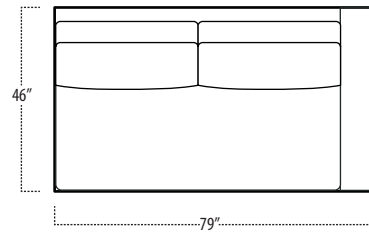

Top View Specifications | Scale: 1/4" = 1FT. (All dimensions are approximate and subject to change.)

■ Top View Specifications | Scale: 1/4" = 1Ft.
 (All dimensions are approximate and subject to change.)

46 7FT SOFA (2/1)

46 ARMLESS SOFA (3/1)

46 7FT SOFA (2/2)

46 LAF 1 ARM LOVESEAT (2/1)

46 ARMLESS LOVESEAT (2/1)

46 RAF 1 ARM LOVESEAT (2/1)

46 LAF 1 ARM SOFA (3/1)

46 CHAIR

46 RAF SOFA W/ RETURN (4/1)

■ Top View Specifications | Scale: 1/4" = 1Ft.
 (All dimensions are approximate and subject to change.)

42 10FT SOFA (2/1)

42 10FT SOFA (2/2)

42 9FT SOFA (2/1)

42 9FT SOFA (2/2)