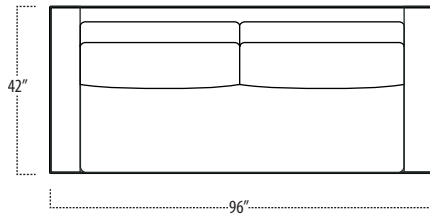

Top View Specifications | Scale: 1/4" = 1FT. (All dimensions are approximate and subject to change.)

■ Top View Specifications | Scale: 1/4" = 1Ft.
 (All dimensions are approximate and subject to change.)

46 RAF SOFA W/ RETURN (4/1)

■ Top View Specifications | Scale: 1/4" = 1Ft.
 (All dimensions are approximate and subject to change.)

42 10FT SOFA (2/1)

42 10FT SOFA (2/2)

42 9FT SOFA (2/1)

42 9FT SOFA (2/2)

42 8FT SOFA (2/1)

42 8FT SOFA (2/2)

42 7FT SOFA (2/1)

42 ARMLESS SOFA (3/1)

42 7FT SOFA (2/2)

42 LAF 1 ARM LOVESEAT (2/1)

42 ARMLESS LOVESEAT (2/1)

42 RAF 1 ARM LOVESEAT (2/1)

conrad

■ Top View Specifications | Scale: 1/4" = 1Ft.
(All dimensions are approximate and subject to change.)

42 LAF 1 ARM SOFA (3/1)

42 CHAIR

42 RAF 1 ARM SOFA (3/1)

42 LAF 1 ARM CHAISE (1/1)

42 LAF 1 ARM CHAIR (1/1)