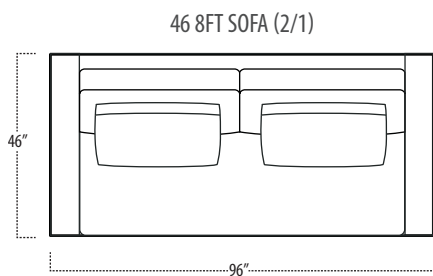

Scan the QR Code to access our product page online for additional options and features. This link will also allow you to view this spec sheet as a digital PDF file.

Side View Specification | Not to Scale [CUSTOM SIZING AVAILABLE]

Top View Specifications | Scale: 1/4" = 1FT. (All dimensions are approximate and subject to change.)

■ Top View Specifications | Scale: 1/4" = 1Ft.
 (All dimensions are approximate and subject to change.)

46 RAF SOFA W/ RETURN (4/1)

■ Top View Specifications | Scale: 1/4" = 1Ft.
 (All dimensions are approximate and subject to change.)

42 10FT SOFA (2/1)

42 10FT SOFA (2/2)

42 9FT SOFA (2/1)

42 9FT SOFA (2/2)

conrad

■ Top View Specifications | Scale: 1/4" = 1Ft.
(All dimensions are approximate and subject to change.)

42 LAF 1 ARM SOFA (3/1)

42 CHAIR

42 RAF 1 ARM SOFA (3/1)

42 LAF 1 ARM CHAISE (1/1)

42 LAF 1 ARM CHAIR (1/1)