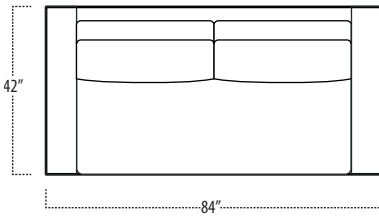

Top View Specifications | Scale: 1/4" = 1FT. (All dimensions are approximate and subject to change.)

■ Top View Specifications | Scale: 1/4" = 1Ft.
 (All dimensions are approximate and subject to change.)

46 RAF SOFA W/ RETURN (4/1)

■ Top View Specifications | Scale: 1/4" = 1Ft.
 (All dimensions are approximate and subject to change.)

42 10FT SOFA (2/1)

42 10FT SOFA (2/2)

42 9FT SOFA (2/1)

42 9FT SOFA (2/2)

42 8FT SOFA (2/1)

42 8FT SOFA (2/2)

42 7FT SOFA (2/1)

42 ARMLESS SOFA (3/1)

42 7FT SOFA (2/2)

42 LAF 1 ARM LOVESEAT (2/1)

42 ARMLESS LOVESEAT (2/1)

42 RAF 1 ARM LOVESEAT (2/1)

conrad

■ Top View Specifications | Scale: 1/4" = 1Ft.
(All dimensions are approximate and subject to change.)

42 LAF 1 ARM SOFA (3/1)

42 CHAIR

42 RAF 1 ARM SOFA (3/1)

42 LAF 1 ARM CHAISE (1/1)

42 LAF 1 ARM CHAIR (1/1)