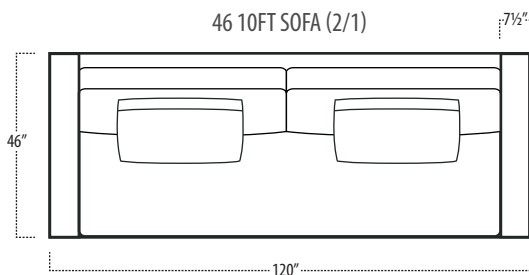

Scan the QR Code to access our product page online for additional options and features. This link will also allow you to view this spec sheet as a digital PDF file.

Side View Specification | Not to Scale [CUSTOM SIZING AVAILABLE]

Top View Specifications | Scale: 1/4" = 1FT. (All dimensions are approximate and subject to change.)

■ Top View Specifications | Scale: 1/4" = 1Ft.
 (All dimensions are approximate and subject to change.)

46 RAF SOFA W/ RETURN (4/1)

■ Top View Specifications | Scale: 1/4" = 1Ft.
 (All dimensions are approximate and subject to change.)

42 10FT SOFA (2/1)

42 10FT SOFA (2/2)

42 9FT SOFA (2/1)

42 9FT SOFA (2/2)

conrad

■ Top View Specifications | Scale: 1/4" = 1Ft.
(All dimensions are approximate and subject to change.)

42 LAF 1 ARM SOFA (3/1)

42 CHAIR

42 RAF 1 ARM SOFA (3/1)

42 LAF 1 ARM CHAISE (1/1)

42 LAF 1 ARM CHAIR (1/1)