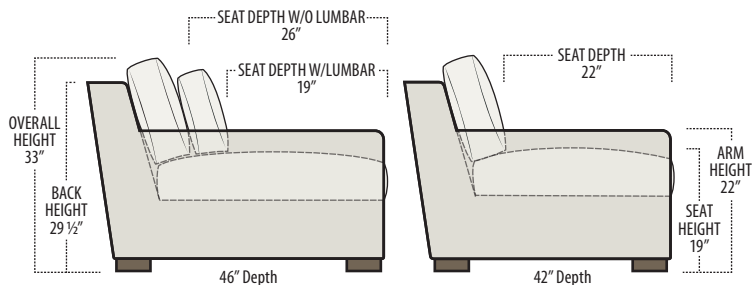

Top View Specifications | Scale: 1/4" = 1FT. (All dimensions are approximate and subject to change.)

■ Top View Specifications | Scale: 1/4" = 1Ft.
 (All dimensions are approximate and subject to change.)

46 7FT SOFA (2/1)

46 ARMLESS SOFA (3/1)

46 7FT SOFA (2/2)

46 LAF 1 ARM LOVESEAT (2/1)

46 ARMLESS LOVESEAT (2/1)

46 RAF 1 ARM LOVESEAT (2/1)

46 LAF 1 ARM SOFA (3/1)

46 CHAIR

46 RAF SOFA W/ RETURN (4/1)

■ Top View Specifications | Scale: 1/4" = 1Ft.
 (All dimensions are approximate and subject to change.)

42 10FT SOFA (2/1)

42 10FT SOFA (2/2)

42 9FT SOFA (2/1)

42 9FT SOFA (2/2)

conrad

■ Top View Specifications | Scale: 1/4" = 1Ft.
(All dimensions are approximate and subject to change.)

42 LAF 1 ARM SOFA (3/1)

42 CHAIR

42 RAF 1 ARM SOFA (3/1)

42 LAF 1 ARM CHAISE (1/1)

42 LAF 1 ARM CHAIR (1/1)