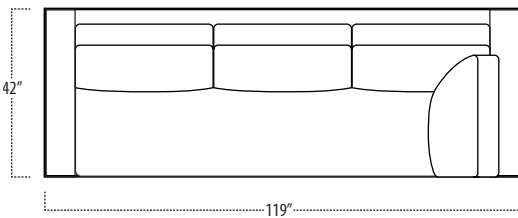

Top View Specifications | Scale: 1/4" = 1FT. (All dimensions are approximate and subject to change.)

■ Top View Specifications | Scale: 1/4" = 1Ft.
 (All dimensions are approximate and subject to change.)

conrad

■ Top View Specifications | Scale: 1/4" = 1Ft.
(All dimensions are approximate and subject to change.)

42 LAF 1 ARM SOFA (3/1)

42 CHAIR

42 RAF 1 ARM SOFA (3/1)

42 LAF 1 ARM CHAISE (1/1)

42 LAF 1 ARM CHAIR (1/1)

42 ARMLESS CHAIR (1/1)

42 RAF 1 ARM CHAIR (1/1)

42 RAF 1 ARM CHAISE (1/1)

42 LAF SOFA W/ RETURN (4/1)

42 SQUARE CORNER (2/1)

42 RAF SOFA W/ RETURN (4/1)

LARGE OTTOMAN

SMALL OTTOMAN