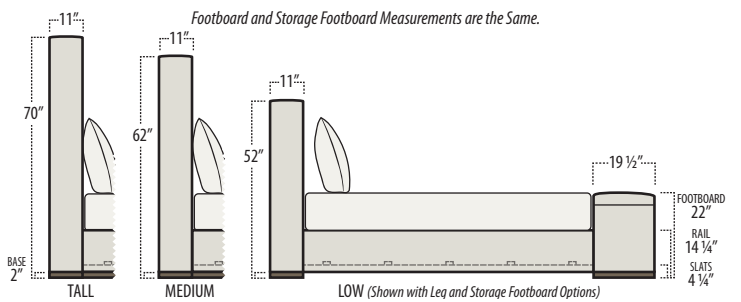

## Side View Specification | Not to Scale [CUSTOM SIZING AVAILABLE]

## Top View Specifications | Scale: 1/4" = 1FT. (All dimensions are approximate and subject to change.)

■ **Top View Specifications** | Scale: 1/4" = 1FT.  
(All dimensions are approximate and subject to change.)