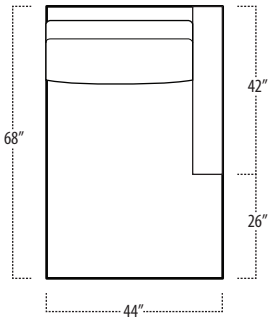

## Top View Specifications | Scale: 1/4" = 1FT. (All dimensions are approximate and subject to change.)

# boulevard

■ Top View Specifications | Scale: 1/4" = 1FT.  
 (All dimensions are approximate and subject to change.)

46 LAF 1 ARM CHAISE

46 7FT SOFA (2/1)

46 7FT SOFA (2/2)

46 RAF 1 ARM CHAISE

46 LAF 1 ARM LOVESEAT

46 CHAIR

46 RAF 1 ARM LOVESEAT

42 10FT SOFA (2/1)

42 10FT SOFA (2/2)

42 9FT SOFA (2/1)

42 9FT SOFA (2/2)

42 8FT SOFA (2/1)

42 8FT SOFA (2/2)

# boulevard

■ Top View Specifications | Scale: 1/4" = 1Ft.  
 (All dimensions are approximate and subject to change.)

42 RAF 1 ARM CHAISE

42 7FT SOFA (2/1)

42 7FT SOFA (2/2)

42 LAF 1 ARM CHAISE

42 LAF 1 ARM LOVESEAT