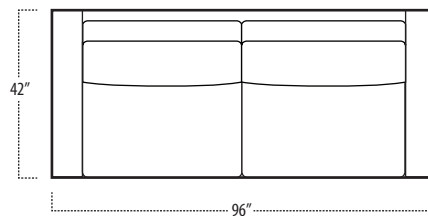

## Top View Specifications | Scale: 1/4" = 1FT. (All dimensions are approximate and subject to change.)

# boulevard

■ Top View Specifications | Scale: 1/4" = 1FT.  
 (All dimensions are approximate and subject to change.)

46 LAF 1 ARM CHAISE

46 7FT SOFA (2/1)

46 7FT SOFA (2/2)

46 RAF 1 ARM CHAISE

46 LAF 1 ARM LOVESEAT

46 CHAIR

46 RAF 1 ARM LOVESEAT

42 10FT SOFA (2/1)

42 10FT SOFA (2/2)

42 9FT SOFA (2/1)

42 9FT SOFA (2/2)

42 8FT SOFA (2/1)

42 8FT SOFA (2/2)

# boulevard

■ Top View Specifications | Scale: 1/4" = 1Ft.  
 (All dimensions are approximate and subject to change.)

42 RAF 1 ARM CHAISE

42 7FT SOFA (2/1)

42 7FT SOFA (2/2)

42 LAF 1 ARM CHAISE

42 LAF 1 ARM LOVESEAT