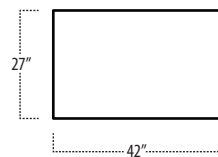

## Top View Specifications | Scale: 1/4" = 1FT. (All dimensions are approximate and subject to change.)

# boulevard

■ Top View Specifications | Scale: 1/4" = 1Ft.  
 (All dimensions are approximate and subject to change.)

42 RAF 1 ARM CHAISE

42 7FT SOFA (2/1)

42 7FT SOFA (2/2)

42 LAF 1 ARM CHAISE

42 LAF 1 ARM LOVESEAT

42 CHAIR

42 RAF 1 ARM LOVESEAT

SMALL OTTOMAN

LARGE OTTOMAN

7FT RECT COCKTAIL TABLE

ARM TRAY