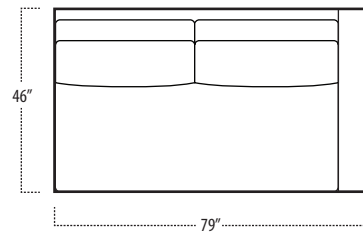

46 RAF 1 ARM LOVESEAT