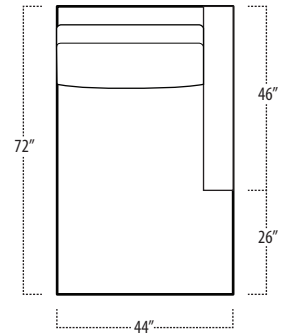

## Side View Specification | Not to Scale [CUSTOM SIZING AVAILABLE]

## Top View Specifications | Scale: 1/4" = 1FT. (All dimensions are approximate and subject to change.)

# boulevard

■ Top View Specifications | Scale: 1/4" = 1FT.  
 (All dimensions are approximate and subject to change.)

46 LAF 1 ARM CHAISE

46 7FT SOFA (2/1)

46 7FT SOFA (2/2)

46 RAF 1 ARM CHAISE

46 LAF 1 ARM LOVESEAT

# boulevard

■ Top View Specifications | Scale: 1/4" = 1Ft.  
 (All dimensions are approximate and subject to change.)

42 RAF 1 ARM CHAISE

42 7FT SOFA (2/1)

42 7FT SOFA (2/2)

42 LAF 1 ARM CHAISE

42 LAF 1 ARM LOVESEAT