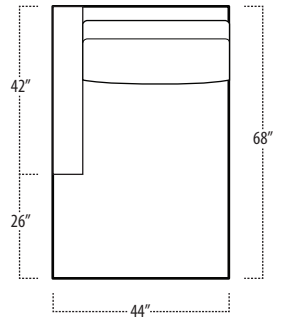

## Top View Specifications | Scale: 1/4" = 1FT. (All dimensions are approximate and subject to change.)

# boulevard

■ Top View Specifications | Scale: 1/4" = 1FT.  
 (All dimensions are approximate and subject to change.)

46 LAF 1 ARM CHAISE

46 7FT SOFA (2/1)

46 7FT SOFA (2/2)

46 RAF 1 ARM CHAISE

46 LAF 1 ARM LOVESEAT

46 CHAIR

46 RAF 1 ARM LOVESEAT

42 10FT SOFA (2/1)

42 10FT SOFA (2/2)

42 9FT SOFA (2/1)

42 9FT SOFA (2/2)

42 8FT SOFA (2/1)

42 8FT SOFA (2/2)

# boulevard

■ Top View Specifications | Scale: 1/4" = 1Ft.  
 (All dimensions are approximate and subject to change.)

42 RAF 1 ARM CHAISE

42 7FT SOFA (2/1)

42 7FT SOFA (2/2)

42 LAF 1 ARM CHAISE

42 LAF 1 ARM LOVESEAT