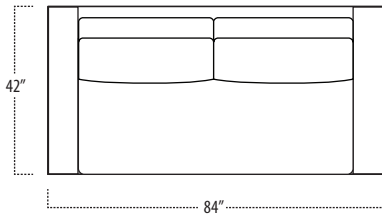

## Top View Specifications | Scale: 1/4" = 1FT. (All dimensions are approximate and subject to change.)

# boulevard

■ Top View Specifications | Scale: 1/4" = 1FT.  
 (All dimensions are approximate and subject to change.)

46 LAF 1 ARM CHAISE

46 7FT SOFA (2/1)

46 7FT SOFA (2/2)

46 RAF 1 ARM CHAISE

46 LAF 1 ARM LOVESEAT

46 CHAIR

46 RAF 1 ARM LOVESEAT

42 10FT SOFA (2/1)

42 10FT SOFA (2/2)

42 9FT SOFA (2/1)

42 9FT SOFA (2/2)

42 8FT SOFA (2/1)

42 8FT SOFA (2/2)

# boulevard

■ Top View Specifications | Scale: 1/4" = 1Ft.  
 (All dimensions are approximate and subject to change.)

42 RAF 1 ARM CHAISE

42 7FT SOFA (2/1)

42 7FT SOFA (2/2)

42 LAF 1 ARM CHAISE

42 LAF 1 ARM LOVESEAT