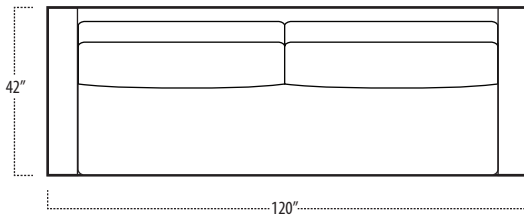

42 10FT SOFA (2/1)