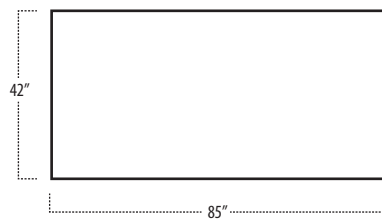

## Top View Specifications | Scale: 1/4" = 1FT. (All dimensions are approximate and subject to change.)

# boulevard

■ Top View Specifications | Scale: 1/4" = 1Ft.  
 (All dimensions are approximate and subject to change.)

42 RAF 1 ARM CHAISE

42 7FT SOFA (2/1)

42 7FT SOFA (2/2)

42 LAF 1 ARM CHAISE

42 LAF 1 ARM LOVESEAT

42 CHAIR

42 RAF 1 ARM LOVESEAT

SMALL OTTOMAN

LARGE OTTOMAN

7FT RECT COCKTAIL TABLE

ARM TRAY