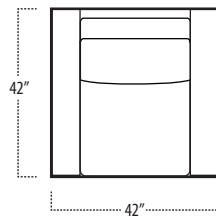

boulevard

■ Top View Specifications | Scale: 1/4" = 1Ft.
(All dimensions are approximate and subject to change.)

42 CHAIR