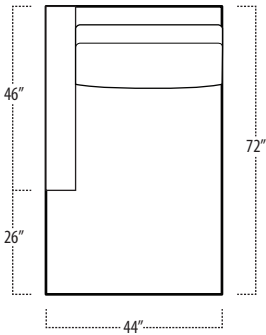

## Side View Specification | Not to Scale [CUSTOM SIZING AVAILABLE]

## Top View Specifications | Scale: 1/4" = 1FT. (All dimensions are approximate and subject to change.)

# boulevard

■ Top View Specifications | Scale: 1/4" = 1FT.  
 (All dimensions are approximate and subject to change.)

46 LAF 1 ARM CHAISE

46 7FT SOFA (2/1)

46 7FT SOFA (2/2)

46 RAF 1 ARM CHAISE

46 LAF 1 ARM LOVESEAT

# boulevard

■ Top View Specifications | Scale: 1/4" = 1Ft.  
 (All dimensions are approximate and subject to change.)

42 RAF 1 ARM CHAISE

42 7FT SOFA (2/1)

42 7FT SOFA (2/2)

42 LAF 1 ARM CHAISE

42 LAF 1 ARM LOVESEAT