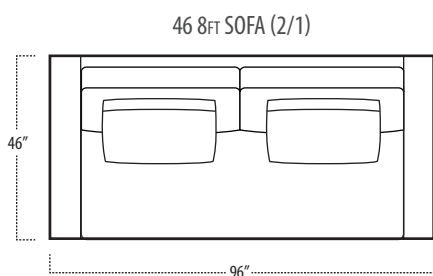

## Side View Specification | Not to Scale [CUSTOM SIZING AVAILABLE]

## Top View Specifications | Scale: 1/4" = 1FT. (All dimensions are approximate and subject to change.)

# boulevard

■ Top View Specifications | Scale: 1/4" = 1FT.  
 (All dimensions are approximate and subject to change.)

46 LAF 1 ARM CHAISE

46 7FT SOFA (2/1)

46 7FT SOFA (2/2)

46 RAF 1 ARM CHAISE

46 LAF 1 ARM LOVESEAT

# boulevard

■ Top View Specifications | Scale: 1/4" = 1Ft.  
 (All dimensions are approximate and subject to change.)

42 RAF 1 ARM CHAISE

42 7FT SOFA (2/1)

42 7FT SOFA (2/2)

42 LAF 1 ARM CHAISE

42 LAF 1 ARM LOVESEAT