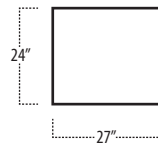

SMALL OTTOMAN