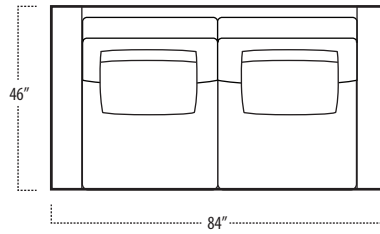

## Side View Specification | Not to Scale [CUSTOM SIZING AVAILABLE]

## Top View Specifications | Scale: 1/4" = 1FT. (All dimensions are approximate and subject to change.)

# boulevard

■ Top View Specifications | Scale: 1/4" = 1FT.  
 (All dimensions are approximate and subject to change.)

46 LAF 1 ARM CHAISE

46 7FT SOFA (2/1)

46 7FT SOFA (2/2)

46 RAF 1 ARM CHAISE

46 LAF 1 ARM LOVESEAT

# boulevard

■ Top View Specifications | Scale: 1/4" = 1Ft.  
 (All dimensions are approximate and subject to change.)

42 RAF 1 ARM CHAISE

42 7FT SOFA (2/1)

42 7FT SOFA (2/2)

42 LAF 1 ARM CHAISE

42 LAF 1 ARM LOVESEAT