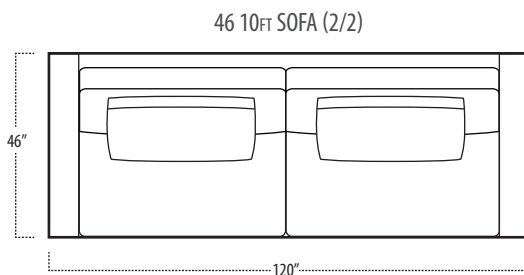

## Side View Specification | Not to Scale [CUSTOM SIZING AVAILABLE]

## Top View Specifications | Scale: 1/4" = 1FT. (All dimensions are approximate and subject to change.)

# boulevard

■ Top View Specifications | Scale: 1/4" = 1FT.  
 (All dimensions are approximate and subject to change.)

46 LAF 1 ARM CHAISE

46 7FT SOFA (2/1)

46 7FT SOFA (2/2)

46 RAF 1 ARM CHAISE

46 LAF 1 ARM LOVESEAT

# boulevard

■ Top View Specifications | Scale: 1/4" = 1Ft.  
 (All dimensions are approximate and subject to change.)

42 RAF 1 ARM CHAISE

42 7FT SOFA (2/1)

42 7FT SOFA (2/2)

42 LAF 1 ARM CHAISE

42 LAF 1 ARM LOVESEAT