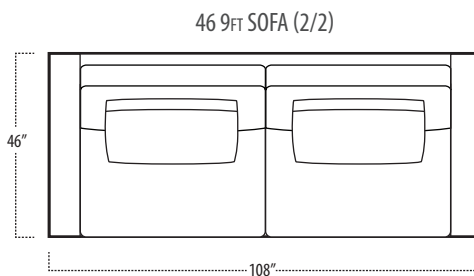

## Side View Specification | Not to Scale [CUSTOM SIZING AVAILABLE]

## Top View Specifications | Scale: 1/4" = 1FT. (All dimensions are approximate and subject to change.)

# boulevard

■ Top View Specifications | Scale: 1/4" = 1FT.  
 (All dimensions are approximate and subject to change.)

46 LAF 1 ARM CHAISE

46 7FT SOFA (2/1)

46 7FT SOFA (2/2)

46 RAF 1 ARM CHAISE

46 LAF 1 ARM LOVESEAT

# boulevard

■ Top View Specifications | Scale: 1/4" = 1Ft.  
 (All dimensions are approximate and subject to change.)

42 RAF 1 ARM CHAISE

42 7FT SOFA (2/1)

42 7FT SOFA (2/2)

42 LAF 1 ARM CHAISE

42 LAF 1 ARM LOVESEAT