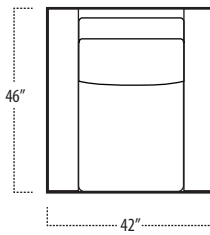

## Top View Specifications | Scale: 1/4" = 1FT. (All dimensions are approximate and subject to change.)

# boulevard

■ Top View Specifications | Scale: 1/4" = 1FT.  
 (All dimensions are approximate and subject to change.)

46 LAF 1 ARM CHAISE

46 7FT SOFA (2/1)

46 7FT SOFA (2/2)

46 RAF 1 ARM CHAISE

46 LAF 1 ARM LOVESEAT

46 CHAIR

46 RAF 1 ARM LOVESEAT

42 10FT SOFA (2/1)

42 10FT SOFA (2/2)

42 9FT SOFA (2/1)

42 9FT SOFA (2/2)

42 8FT SOFA (2/1)

42 8FT SOFA (2/2)

# boulevard

■ Top View Specifications | Scale: 1/4" = 1Ft.  
 (All dimensions are approximate and subject to change.)

42 RAF 1 ARM CHAISE

42 7FT SOFA (2/1)

42 7FT SOFA (2/2)

42 LAF 1 ARM CHAISE

42 LAF 1 ARM LOVESEAT