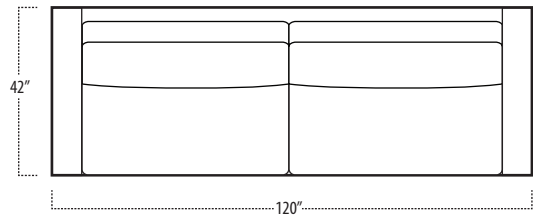

## Top View Specifications | Scale: 1/4" = 1FT. (All dimensions are approximate and subject to change.)

# boulevard

■ Top View Specifications | Scale: 1/4" = 1FT.  
 (All dimensions are approximate and subject to change.)

46 LAF 1 ARM CHAISE

46 7FT SOFA (2/1)

46 7FT SOFA (2/2)

46 RAF 1 ARM CHAISE

46 LAF 1 ARM LOVESEAT

46 CHAIR

46 RAF 1 ARM LOVESEAT

42 10FT SOFA (2/1)

42 10FT SOFA (2/2)

42 9FT SOFA (2/1)

42 9FT SOFA (2/2)

42 8FT SOFA (2/1)

42 8FT SOFA (2/2)

# boulevard

■ Top View Specifications | Scale: 1/4" = 1Ft.  
 (All dimensions are approximate and subject to change.)

42 RAF 1 ARM CHAISE

42 7FT SOFA (2/1)

42 7FT SOFA (2/2)

42 LAF 1 ARM CHAISE

42 LAF 1 ARM LOVESEAT