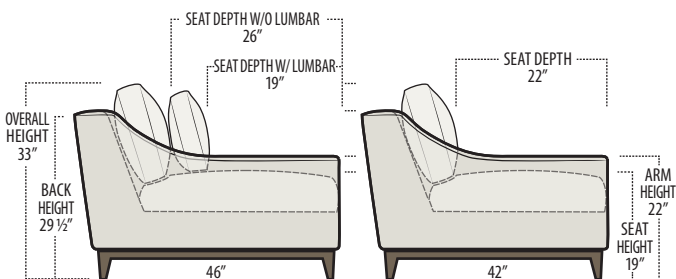

## Side View Specification | Not to Scale [CUSTOM SIZING AVAILABLE]

## Top View Specifications | Scale: 1/4" = 1FT. (All dimensions are approximate and subject to change.)

# boulevard

■ Top View Specifications | Scale: 1/4" = 1FT.  
 (All dimensions are approximate and subject to change.)

46 LAF 1 ARM CHAISE

46 7FT SOFA (2/1)

46 7FT SOFA (2/2)

46 RAF 1 ARM CHAISE

46 LAF 1 ARM LOVESEAT

# boulevard

■ Top View Specifications | Scale: 1/4" = 1Ft.  
 (All dimensions are approximate and subject to change.)

42 RAF 1 ARM CHAISE

42 7FT SOFA (2/1)

42 7FT SOFA (2/2)

42 LAF 1 ARM CHAISE

42 LAF 1 ARM LOVESEAT