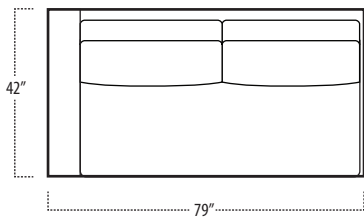

## Top View Specifications | Scale: 1/4" = 1FT. (All dimensions are approximate and subject to change.)

# boulevard

■ Top View Specifications | Scale: 1/4" = 1FT.  
 (All dimensions are approximate and subject to change.)

46 LAF 1 ARM CHAISE

46 7FT SOFA (2/1)

46 7FT SOFA (2/2)

46 RAF 1 ARM CHAISE

46 LAF 1 ARM LOVESEAT

46 CHAIR

46 RAF 1 ARM LOVESEAT

42 10FT SOFA (2/1)

42 10FT SOFA (2/2)

42 9FT SOFA (2/1)

42 9FT SOFA (2/2)

42 8FT SOFA (2/1)

42 8FT SOFA (2/2)

# boulevard

■ Top View Specifications | Scale: 1/4" = 1Ft.  
 (All dimensions are approximate and subject to change.)

42 RAF 1 ARM CHAISE

42 7FT SOFA (2/1)

42 7FT SOFA (2/2)

42 LAF 1 ARM CHAISE

42 LAF 1 ARM LOVESEAT