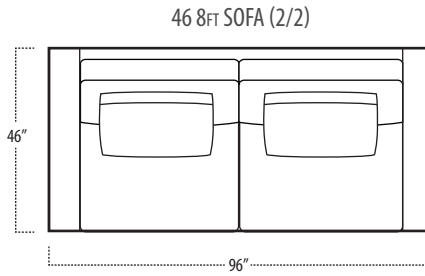

## Side View Specification | Not to Scale [CUSTOM SIZING AVAILABLE]

## Top View Specifications | Scale: 1/4" = 1FT. (All dimensions are approximate and subject to change.)

# boulevard

■ Top View Specifications | Scale: 1/4" = 1FT.  
 (All dimensions are approximate and subject to change.)

46 LAF 1 ARM CHAISE

46 7FT SOFA (2/1)

46 7FT SOFA (2/2)

46 RAF 1 ARM CHAISE

46 LAF 1 ARM LOVESEAT

# boulevard

■ Top View Specifications | Scale: 1/4" = 1Ft.  
 (All dimensions are approximate and subject to change.)

42 RAF 1 ARM CHAISE

42 7FT SOFA (2/1)

42 7FT SOFA (2/2)

42 LAF 1 ARM CHAISE

42 LAF 1 ARM LOVESEAT