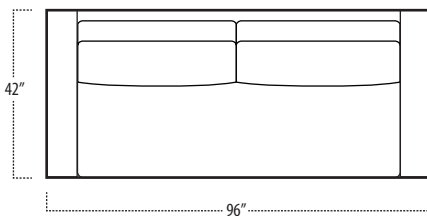

## Top View Specifications | Scale: 1/4" = 1FT. (All dimensions are approximate and subject to change.)

# boulevard

■ Top View Specifications | Scale: 1/4" = 1FT.  
 (All dimensions are approximate and subject to change.)

46 LAF 1 ARM CHAISE

46 7FT SOFA (2/1)

46 7FT SOFA (2/2)

46 RAF 1 ARM CHAISE

46 LAF 1 ARM LOVESEAT

46 CHAIR

46 RAF 1 ARM LOVESEAT

42 10FT SOFA (2/1)

42 10FT SOFA (2/2)

42 9FT SOFA (2/1)

42 9FT SOFA (2/2)

42 8FT SOFA (2/1)

42 8FT SOFA (2/2)

# boulevard

■ Top View Specifications | Scale: 1/4" = 1Ft.  
 (All dimensions are approximate and subject to change.)

42 RAF 1 ARM CHAISE

42 7FT SOFA (2/1)

42 7FT SOFA (2/2)

42 LAF 1 ARM CHAISE

42 LAF 1 ARM LOVESEAT