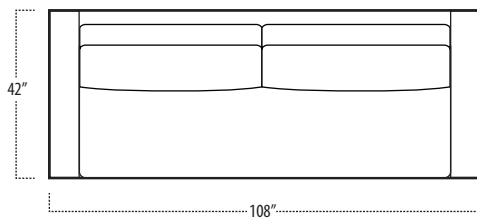

## Top View Specifications | Scale: 1/4" = 1FT. (All dimensions are approximate and subject to change.)

# boulevard

■ Top View Specifications | Scale: 1/4" = 1FT.  
 (All dimensions are approximate and subject to change.)

46 LAF 1 ARM CHAISE

46 7FT SOFA (2/1)

46 7FT SOFA (2/2)

46 RAF 1 ARM CHAISE

46 LAF 1 ARM LOVESEAT

46 CHAIR

46 RAF 1 ARM LOVESEAT

42 10FT SOFA (2/1)

42 10FT SOFA (2/2)

42 9FT SOFA (2/1)

42 9FT SOFA (2/2)

42 8FT SOFA (2/1)

42 8FT SOFA (2/2)

# boulevard

■ Top View Specifications | Scale: 1/4" = 1Ft.  
 (All dimensions are approximate and subject to change.)

42 RAF 1 ARM CHAISE

42 7FT SOFA (2/1)

42 7FT SOFA (2/2)

42 LAF 1 ARM CHAISE

42 LAF 1 ARM LOVESEAT