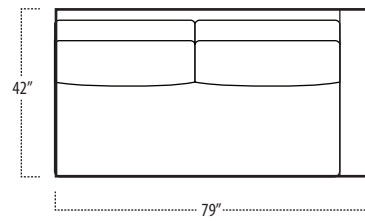

42 RAF 1 ARM LOVESEAT