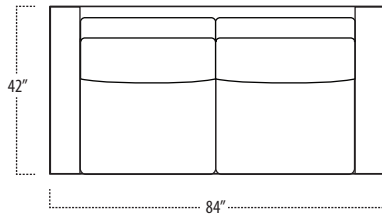

## Top View Specifications | Scale: 1/4" = 1FT. (All dimensions are approximate and subject to change.)

# boulevard

■ Top View Specifications | Scale: 1/4" = 1FT.  
 (All dimensions are approximate and subject to change.)

46 LAF 1 ARM CHAISE

46 7FT SOFA (2/1)

46 7FT SOFA (2/2)

46 RAF 1 ARM CHAISE

46 LAF 1 ARM LOVESEAT

46 CHAIR

46 RAF 1 ARM LOVESEAT

42 10FT SOFA (2/1)

42 10FT SOFA (2/2)

42 9FT SOFA (2/1)

42 9FT SOFA (2/2)

42 8FT SOFA (2/1)

42 8FT SOFA (2/2)

# boulevard

■ Top View Specifications | Scale: 1/4" = 1Ft.  
 (All dimensions are approximate and subject to change.)

42 RAF 1 ARM CHAISE

42 7FT SOFA (2/1)

42 7FT SOFA (2/2)

42 LAF 1 ARM CHAISE

42 LAF 1 ARM LOVESEAT