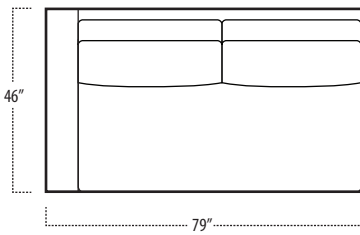

## Side View Specification | Not to Scale [CUSTOM SIZING AVAILABLE]

## Top View Specifications | Scale: 1/4" = 1FT. (All dimensions are approximate and subject to change.)

# boulevard

■ Top View Specifications | Scale: 1/4" = 1FT.  
 (All dimensions are approximate and subject to change.)

46 LAF 1 ARM CHAISE

46 7FT SOFA (2/1)

46 7FT SOFA (2/2)

46 RAF 1 ARM CHAISE

46 LAF 1 ARM LOVESEAT

# boulevard

■ Top View Specifications | Scale: 1/4" = 1Ft.  
 (All dimensions are approximate and subject to change.)

42 RAF 1 ARM CHAISE

42 7FT SOFA (2/1)

42 7FT SOFA (2/2)

42 LAF 1 ARM CHAISE

42 LAF 1 ARM LOVESEAT