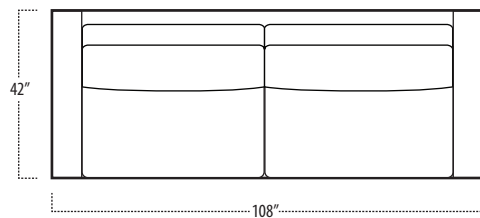

## Top View Specifications | Scale: 1/4" = 1FT. (All dimensions are approximate and subject to change.)

# boulevard

■ Top View Specifications | Scale: 1/4" = 1FT.  
 (All dimensions are approximate and subject to change.)

46 LAF 1 ARM CHAISE

46 7FT SOFA (2/1)

46 7FT SOFA (2/2)

46 RAF 1 ARM CHAISE

46 LAF 1 ARM LOVESEAT

46 CHAIR

46 RAF 1 ARM LOVESEAT

42 10FT SOFA (2/1)

42 10FT SOFA (2/2)

42 9FT SOFA (2/1)

42 9FT SOFA (2/2)

42 8FT SOFA (2/1)

42 8FT SOFA (2/2)

# boulevard

■ Top View Specifications | Scale: 1/4" = 1Ft.  
 (All dimensions are approximate and subject to change.)

42 RAF 1 ARM CHAISE

42 7FT SOFA (2/1)

42 7FT SOFA (2/2)

42 LAF 1 ARM CHAISE

42 LAF 1 ARM LOVESEAT