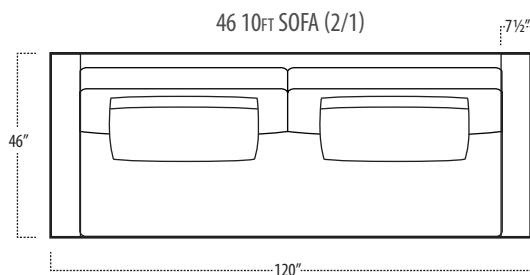

## Side View Specification | Not to Scale [CUSTOM SIZING AVAILABLE]

## Top View Specifications | Scale: 1/4" = 1FT. (All dimensions are approximate and subject to change.)

# boulevard

■ Top View Specifications | Scale: 1/4" = 1FT.  
 (All dimensions are approximate and subject to change.)

46 LAF 1 ARM CHAISE

46 7FT SOFA (2/1)

46 7FT SOFA (2/2)

46 RAF 1 ARM CHAISE

46 LAF 1 ARM LOVESEAT

# boulevard

■ Top View Specifications | Scale: 1/4" = 1Ft.  
 (All dimensions are approximate and subject to change.)

42 RAF 1 ARM CHAISE

42 7FT SOFA (2/1)

42 7FT SOFA (2/2)

42 LAF 1 ARM CHAISE

42 LAF 1 ARM LOVESEAT