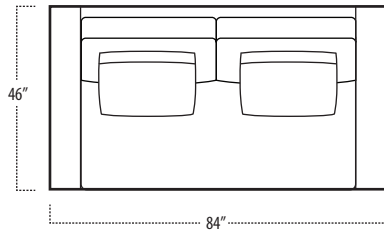

## Side View Specification | Not to Scale [CUSTOM SIZING AVAILABLE]

## Top View Specifications | Scale: 1/4" = 1FT. (All dimensions are approximate and subject to change.)

# boulevard

■ Top View Specifications | Scale: 1/4" = 1FT.  
 (All dimensions are approximate and subject to change.)

46 LAF 1 ARM CHAISE

46 7FT SOFA (2/1)

46 7FT SOFA (2/2)

46 RAF 1 ARM CHAISE

46 LAF 1 ARM LOVESEAT

# boulevard

■ Top View Specifications | Scale: 1/4" = 1Ft.  
 (All dimensions are approximate and subject to change.)

42 RAF 1 ARM CHAISE

42 7FT SOFA (2/1)

42 7FT SOFA (2/2)

42 LAF 1 ARM CHAISE

42 LAF 1 ARM LOVESEAT