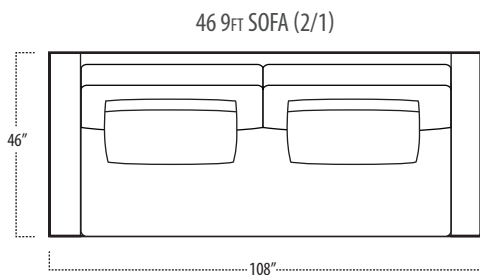

## Side View Specification | Not to Scale [CUSTOM SIZING AVAILABLE]

## Top View Specifications | Scale: 1/4" = 1FT. (All dimensions are approximate and subject to change.)

# boulevard

■ Top View Specifications | Scale: 1/4" = 1FT.  
 (All dimensions are approximate and subject to change.)

46 LAF 1 ARM CHAISE

46 7FT SOFA (2/1)

46 7FT SOFA (2/2)

46 RAF 1 ARM CHAISE

46 LAF 1 ARM LOVESEAT

# boulevard

■ Top View Specifications | Scale: 1/4" = 1Ft.  
 (All dimensions are approximate and subject to change.)

42 RAF 1 ARM CHAISE

42 7FT SOFA (2/1)

42 7FT SOFA (2/2)

42 LAF 1 ARM CHAISE

42 LAF 1 ARM LOVESEAT