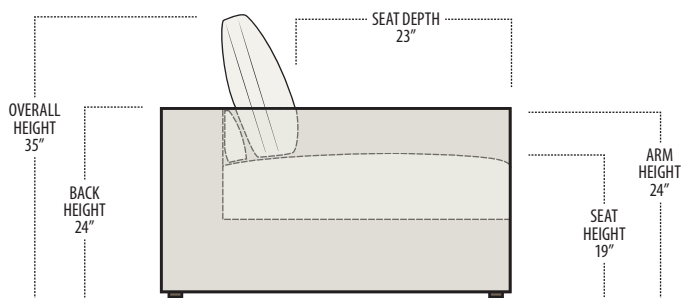

## Side View Specification | Not to Scale [ CUSTOM SIZING AVAILABLE ]

## Top View Specifications | Scale: 1/4" = 1FT.

(Seat depth may vary depending on back pillow placement. All dimensions are approximate and subject to change.)

58 LAF 1 ARM CHAIR

50 ARMLESS CHAIR

58 RAF 1 ARM CHAIR