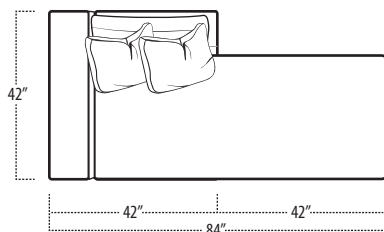

## Side View Specification | Not to Scale [ CUSTOM SIZING AVAILABLE ]

## Top View Specifications | Scale: 1/4" = 1FT.

(Seat depth may vary depending on back pillow placement. All dimensions are approximate and subject to change.)

58 LAF 1 ARM CHAIR

50 ARMLESS CHAIR

58 RAF 1 ARM CHAIR

48 LAF 1 ARM CHAIR

40 ARMLESS CHAIR

48 RAF 1 ARM CHAIR

LAF 1 ARM CHAIR WITH BUMPER

BUMPER OTTOMAN

SQUARE CORNER

RAF 1 ARM CHAIR WITH BUMPER