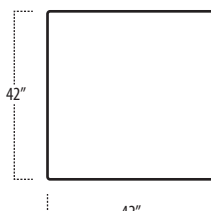

## Side View Specification | Not to Scale [ CUSTOM SIZING AVAILABLE ]

## Top View Specifications | Scale: 1/4" = 1FT.

(Seat depth may vary depending on back pillow placement. All dimensions are approximate and subject to change.)

58 LAF 1 ARM CHAIR

50 ARMLESS CHAIR

58 RAF 1 ARM CHAIR

48 LAF 1 ARM CHAIR

40 ARMLESS CHAIR

48 RAF 1 ARM CHAIR

LAF 1 ARM CHAIR WITH BUMPER

BUMPER OTTOMAN

SQUARE CORNER

RAF 1 ARM CHAIR WITH BUMPER