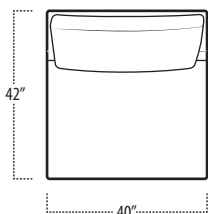

40 ARMLESS CHAIR