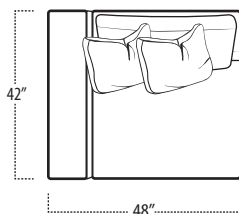

48 LAF 1 ARM CHAIR