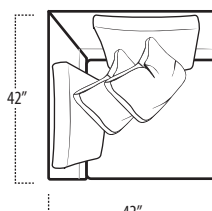

## Side View Specification | Not to Scale [ CUSTOM SIZING AVAILABLE ]

## Top View Specifications | Scale: 1/4" = 1FT.

(Seat depth may vary depending on back pillow placement. All dimensions are approximate and subject to change.)

58 LAF 1 ARM CHAIR

50 ARMLESS CHAIR

58 RAF 1 ARM CHAIR

48 LAF 1 ARM CHAIR

40 ARMLESS CHAIR

48 RAF 1 ARM CHAIR

LAF 1 ARM CHAIR WITH BUMPER

BUMPER OTTOMAN

SQUARE CORNER

RAF 1 ARM CHAIR WITH BUMPER