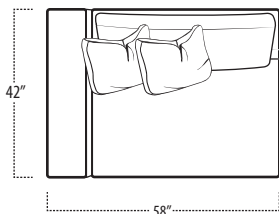

## Side View Specification | Not to Scale [ CUSTOM SIZING AVAILABLE ]

## Top View Specifications | Scale: 1/4" = 1FT.

(Seat depth may vary depending on back pillow placement. All dimensions are approximate and subject to change.)

58 LAF 1 ARM CHAIR

50 ARMLESS CHAIR

58 RAF 1 ARM CHAIR