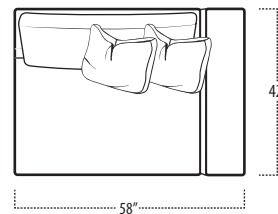

## Side View Specification | Not to Scale [ CUSTOM SIZING AVAILABLE ]

## Top View Specifications | Scale: 1/4" = 1FT.

(Seat depth may vary depending on back pillow placement. All dimensions are approximate and subject to change.)

58 LAF 1 ARM CHAIR

50 ARMLESS CHAIR

58 RAF 1 ARM CHAIR