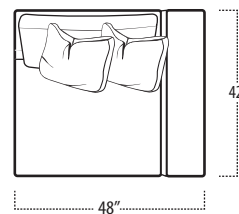

48 RAF 1 ARM CHAIR