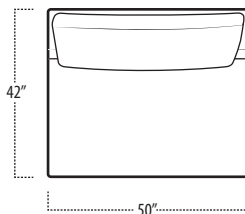

## Side View Specification | Not to Scale [ CUSTOM SIZING AVAILABLE ]

## Top View Specifications | Scale: 1/4" = 1FT.

(Seat depth may vary depending on back pillow placement. All dimensions are approximate and subject to change.)

58 LAF 1 ARM CHAIR

50 ARMLESS CHAIR

58 RAF 1 ARM CHAIR