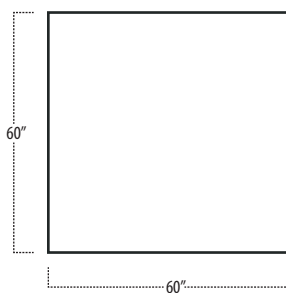

## ■ Side View Specification | Not to Scale [ CUSTOM SIZING AVAILABLE ]

## ■ Top View Specifications | Scale: 1/4" = 1FT.

(Seat depth may vary depending on back pillow placement. All dimensions are approximate and subject to change.)

60" SQUARE COCKTAIL TABLE

73" RECTANGULAR COCKTAIL TABLE