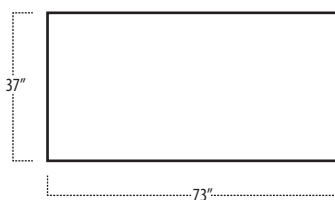

## ■ Side View Specification | Not to Scale [ CUSTOM SIZING AVAILABLE ]

## ■ Top View Specifications | Scale: 1/4" = 1FT.

(Seat depth may vary depending on back pillow placement. All dimensions are approximate and subject to change.)

60" SQUARE COCKTAIL TABLE

73" RECTANGULAR COCKTAIL TABLE