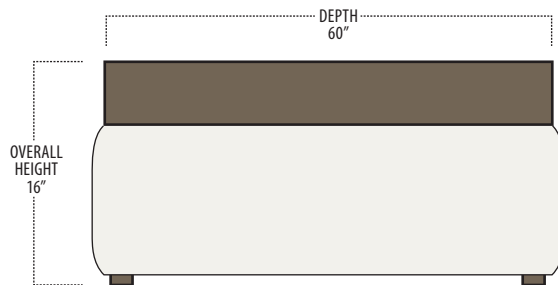

## ■ Side View Specification | Not to Scale [ CUSTOM SIZING AVAILABLE ]

## ■ Top View Specifications | Scale: 1/4" = 1FT.

(Seat depth may vary depending on back pillow placement. All dimensions are approximate and subject to change.)

60" SQUARE COCKTAIL TABLE

73" RECTANGULAR COCKTAIL TABLE