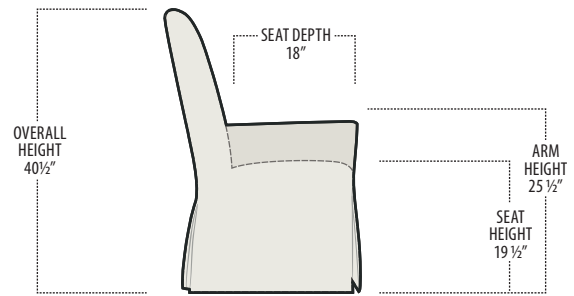

Scan the QR Code to access our product page online for additional options and features. This link will also allow you to view this spec sheet as a digital PDF file.

Side View Specification | Not to Scale [CUSTOM SIZING AVAILABLE]

Top View Specifications | Scale: 1/4" = 1FT. (All dimensions are approximate and subject to change.)

DINING ARM CHAIR

DINING SIDE CHAIR