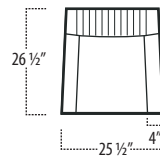

Scan the QR Code to access our product page online for additional options and features. This link will also allow you to view this spec sheet as a digital PDF file.

Side View Specification | Not to Scale [CUSTOM SIZING AVAILABLE]

Top View Specifications | Scale: 1/4" = 1FT. (All dimensions are approximate and subject to change.)

DINING ARM CHAIR

DINING SIDE CHAIR