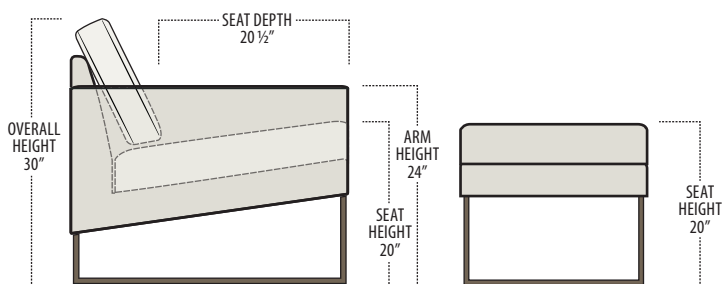

## ■ Side View Specification | Not to Scale [ CUSTOM SIZING AVAILABLE ]

## ■ Top View Specifications | Scale: 1/4" = 1FT. (All dimensions are approximate and subject to change.)