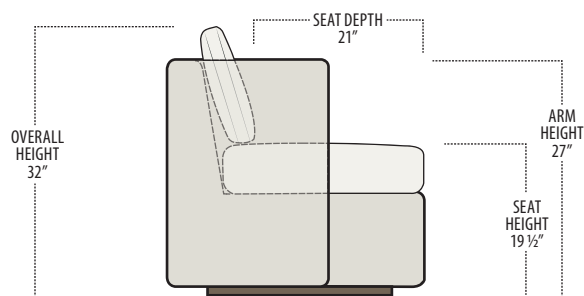

Scan the QR Code to access our product page online for additional options and features. This link will also allow you to view this spec sheet as a digital PDF file.

■ Side View Specification | Not to Scale [CUSTOM SIZING AVAILABLE]

■ Top View Specifications | Scale: 1/4" = 1FT. (All dimensions are approximate and subject to change.)

CHAIR / SWIVEL CHAIR

OTTOMAN