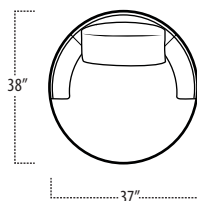

Scan the QR Code to access our product page online for additional options and features. This link will also allow you to view this spec sheet as a digital PDF file.

■ Side View Specification | Not to Scale [CUSTOM SIZING AVAILABLE]

■ Top View Specifications | Scale: 1/4" = 1FT. (All dimensions are approximate and subject to change.)

CHAIR / SWIVEL CHAIR

OTTOMAN