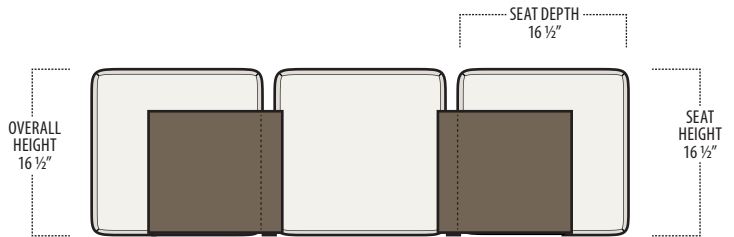

# labyrinth

Customize this style to suit your needs or personality. We have thousands of fabrics and leathers on hand to make your furniture piece unique to you. Custom sizing is also available on most of our furniture.

Scan the QR Code to access our product page online for additional options and features. This link will also allow you to view this spec sheet as a digital PDF file.

■ Side View Specification | Not to Scale  
[ CUSTOM SIZING AVAILABLE ]

■ Top View Specifications | Scale: 1/4" = 1FT.

(Seat depth may vary depending on back pillow placement. All dimensions are approximate and subject to change.)