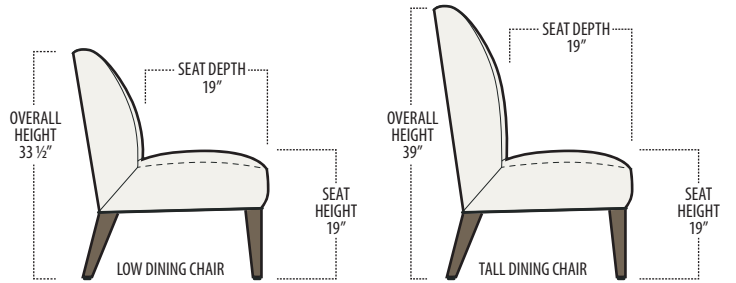

# dior

Customize this style to suit your needs or personality. We have thousands of fabrics and leathers on hand to make your furniture piece unique to you. Custom sizing is also available on most of our furniture.

Scan the QR Code to access our product page online for additional options and features. This link will also allow you to view this spec sheet as a digital PDF file.

■ Side View Specification | Not to Scale  
[ CUSTOM SIZING AVAILABLE ]

■ Top View Specifications | Scale: 1/4" = 1FT.  
(All dimensions are approximate and subject to change.)

TALL DINING SIDE CHAIR

LOW DINING SIDE CHAIR