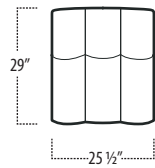

Scan the QR Code to access our product page online for additional options and features. This link will also allow you to view this spec sheet as a digital PDF file.

■ Side View Specification | Not to Scale  
[ CUSTOM SIZING AVAILABLE ]

■ Top View Specifications | Scale: 1/4" = 1FT.  
(All dimensions are approximate and subject to change.)

TALL DINING SIDE CHAIR

LOW DINING SIDE CHAIR