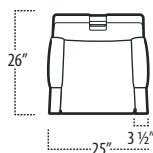

Scan the QR Code to access our product page online for additional options and features. This link will also allow you to view this spec sheet as a digital PDF file.

Side View Specification | Not to Scale [CUSTOM SIZING AVAILABLE]

Top View Specifications | Scale: 1/4" = 1FT.

(Seat depth may vary depending on back pillow placement. All dimensions are approximate and subject to change.)

DINING ARM CHAIR

DINING SIDE CHAIR