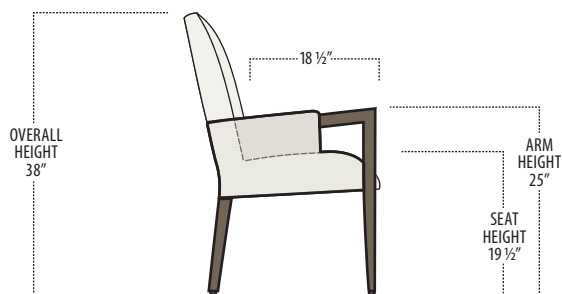

Scan the QR Code to access our product page online for additional options and features. This link will also allow you to view this spec sheet as a digital PDF file.

Side View Specification | Not to Scale [CUSTOM SIZING AVAILABLE]

Top View Specifications | Scale: 1/4" = 1FT.

(Seat depth may vary depending on back pillow placement. All dimensions are approximate and subject to change.)

DINING ARM CHAIR

DINING SIDE CHAIR