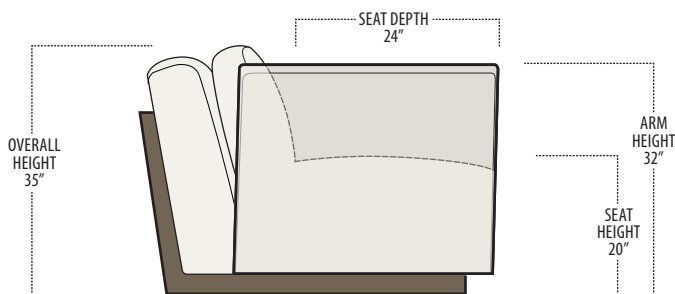

## Side View Specification | Not to Scale [ CUSTOM SIZING AVAILABLE ]

## Top View Specifications | Scale: 1/4" = 1FT. (All dimensions are approximate and subject to change.)