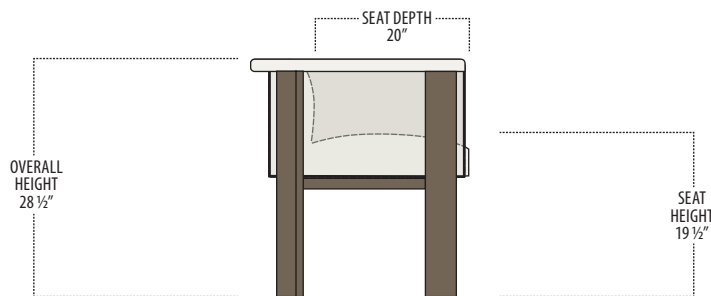

Scan the QR Code to access our product page online for additional options and features. This link will also allow you to view this spec sheet as a digital PDF file.

■ Side View Specification | Not to Scale
[CUSTOM SIZING AVAILABLE]

■ Top View Specifications | Scale: 1/4" = 1FT.
(All dimensions are approximate and subject to change.)