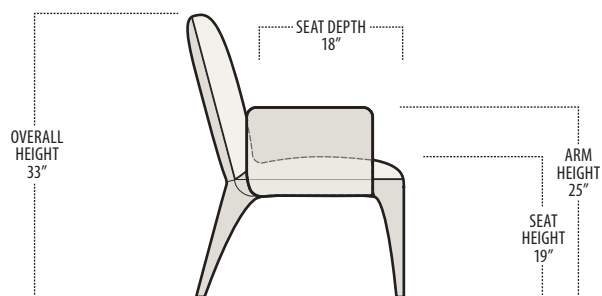

Scan the QR Code to access our product page online for additional options and features. This link will also allow you to view this spec sheet as a digital PDF file.

■ Side View Specification | Not to Scale [CUSTOM SIZING AVAILABLE]

■ Top View Specifications | Scale: 1/4" = 1FT. (All dimensions are approximate and subject to change.)