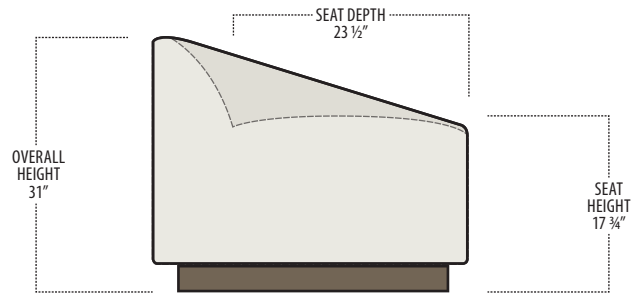

Scan the QR Code to access our product page online for additional options and features. This link will also allow you to view this spec sheet as a digital PDF file.

■ Side View Specification | Not to Scale [CUSTOM SIZING AVAILABLE]

■ Top View Specifications | Scale: 1/4" = 1FT. (All dimensions are approximate and subject to change.)