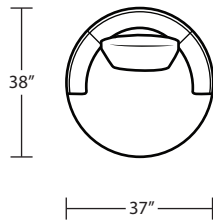

MOON

Chair / Swivel Chair

Ottoman