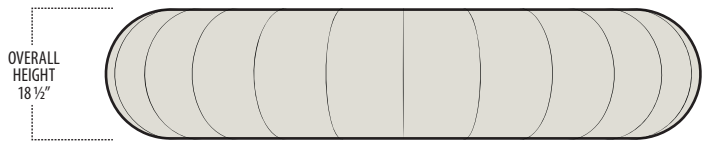

Scan the QR Code to access our product page online for additional options and features. This link will also allow you to view this spec sheet as a digital PDF file.

■ Side View Specification | Not to Scale
[CUSTOM SIZING AVAILABLE]

■ Top View Specifications | Scale: 1/4" = 1FT.
(All dimensions are approximate and subject to change.)