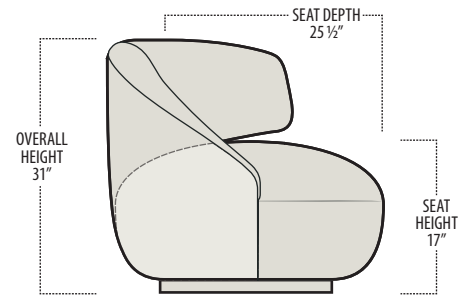

## Side View Specification | Not to Scale [ CUSTOM SIZING AVAILABLE ]

## Top View Specifications | Scale: 1/4" = 1FT. (All dimensions are approximate and subject to change.)