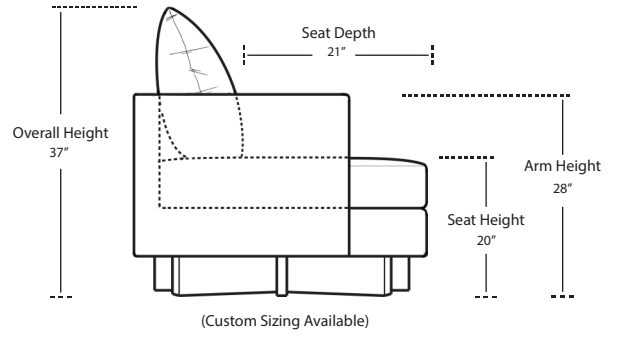

# AERO

*Swivel Chair*

*37" Swivel Round Ottoman*

*Mini Swivel Chair*

*30" Swivel Round Ottoman*