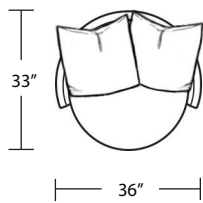

# AERO

*Swivel Chair*

*37" Swivel Round Ottoman*

*Mini Swivel Chair*

*30" Swivel Round Ottoman*