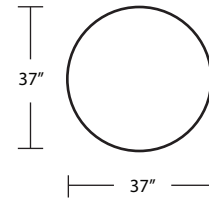

# AERO

*Swivel Chair*

*37" Swivel Round Ottoman*

*Mini Swivel Chair*

*30" Swivel Round Ottoman*