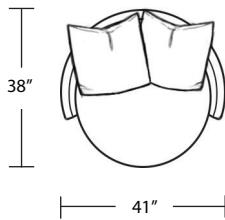

# AERO

*Swivel Chair*

*37" Swivel Round Ottoman*

*Mini Swivel Chair*

*30" Swivel Round Ottoman*