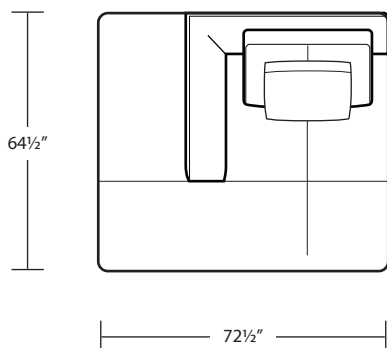

LAF 1 Arm Island