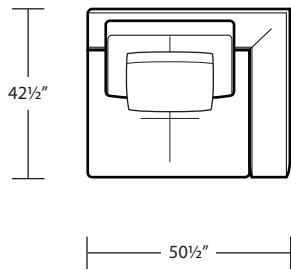

RAF 1 Arm Studio Sofa

LAF 1 Arm Chair

RAF 1 Arm Chaise

RAF 1 Arm Chair

LAF 1 Arm Circle Chaise

LAF 1 Arm Chaise

RAF 1 Arm Circle Chaise

TOP VIEW SCALE: 1/4" = 1 FOOT
SEAT DEPTH MAY VARY DEPENDING ON BACK PILLOW PLACEMENT
ALL DIMENSIONS ARE APPROXIMATE AND SUBJECT TO CHANGE