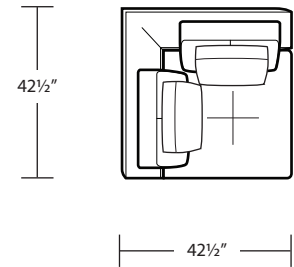

RAF 1 Arm Studio Sofa

LAF 1 Arm Chair

RAF 1 Arm Chaise

RAF 1 Arm Chair

LAF 1 Arm Circle Chaise

LAF 1 Arm Chaise

RAF 1 Arm Circle Chaise

TOP VIEW SCALE: 1/4" = 1 FOOT
SEAT DEPTH MAY VARY DEPENDING ON BACK PILLOW PLACEMENT
ALL DIMENSIONS ARE APPROXIMATE AND SUBJECT TO CHANGE

LAF 1 Arm Island

RSF Bumper

RAF 1 Arm Island

Armless Sofa

LSF Bumper

Armless Studio Sofa

Armless Chair

Square Corner