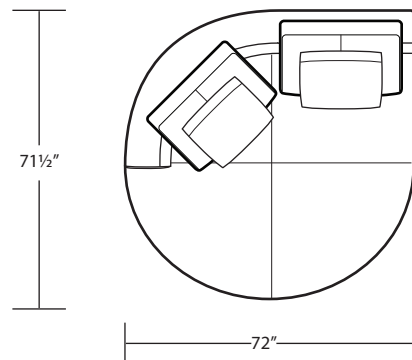

RAF 1 Arm Studio Sofa

LAF 1 Arm Chair

RAF 1 Arm Chaise

RAF 1 Arm Chair

LAF 1 Arm Circle Chaise

LAF 1 Arm Chaise

RAF 1 Arm Circle Chaise

TOP VIEW SCALE: 1/4" = 1 FOOT
SEAT DEPTH MAY VARY DEPENDING ON BACK PILLOW PLACEMENT
ALL DIMENSIONS ARE APPROXIMATE AND SUBJECT TO CHANGE