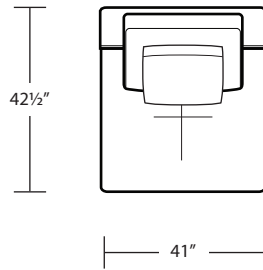

RAF 1 Arm Studio Sofa

LAF 1 Arm Chair

RAF 1 Arm Chaise

RAF 1 Arm Chair

LAF 1 Arm Circle Chaise

LAF 1 Arm Chaise

RAF 1 Arm Circle Chaise

TOP VIEW SCALE: 1/4" = 1 FOOT
SEAT DEPTH MAY VARY DEPENDING ON BACK PILLOW PLACEMENT
ALL DIMENSIONS ARE APPROXIMATE AND SUBJECT TO CHANGE

LAF 1 Arm Island

RSF Bumper

RAF 1 Arm Island

Armless Sofa

LSF Bumper

Armless Studio Sofa

Armless Chair

Square Corner