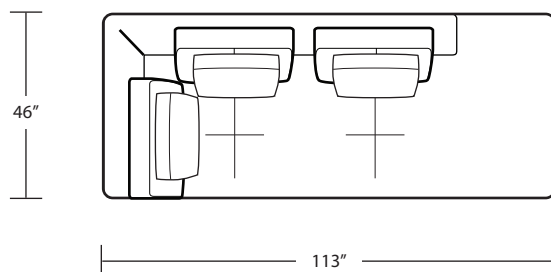

LAF 1 Arm Island

RSF Bumper

RAF 1 Arm Island

Armless Sofa

LSF Bumper

Armless Studio Sofa