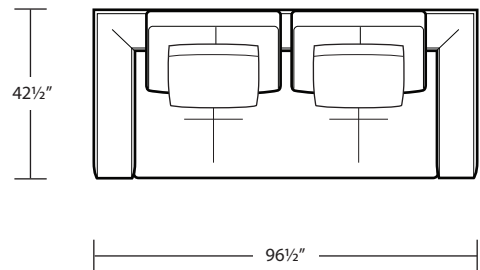

RAF 1 Arm Sofa