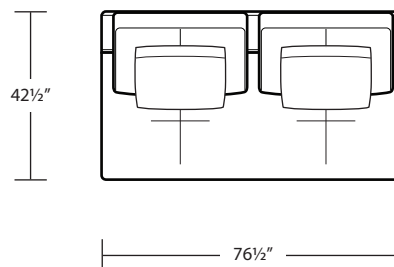

RAF 1 Arm Studio Sofa

LAF 1 Arm Chair

RAF 1 Arm Chaise

RAF 1 Arm Chair

LAF 1 Arm Circle Chaise

LAF 1 Arm Chaise

RAF 1 Arm Circle Chaise

TOP VIEW SCALE: 1/4" = 1 FOOT
SEAT DEPTH MAY VARY DEPENDING ON BACK PILLOW PLACEMENT
ALL DIMENSIONS ARE APPROXIMATE AND SUBJECT TO CHANGE

LAF 1 Arm Island

RSF Bumper

RAF 1 Arm Island

Armless Sofa

LSF Bumper

Armless Studio Sofa

Armless Chair

Square Corner