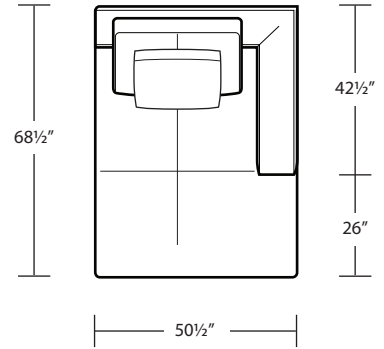

RAF 1 Arm Studio Sofa

LAF 1 Arm Chair

RAF 1 Arm Chaise

RAF 1 Arm Chair

LAF 1 Arm Circle Chaise

LAF 1 Arm Chaise

RAF 1 Arm Circle Chaise

TOP VIEW SCALE: 1/4" = 1 FOOT
SEAT DEPTH MAY VARY DEPENDING ON BACK PILLOW PLACEMENT
ALL DIMENSIONS ARE APPROXIMATE AND SUBJECT TO CHANGE