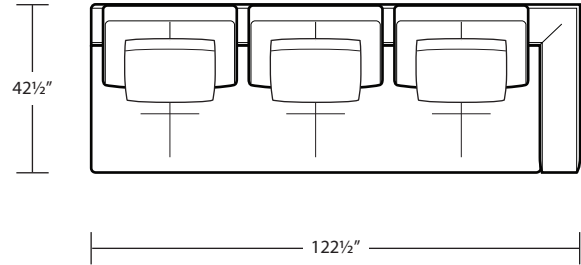

OSLO (WOOD BASE)

Sofa

Studio Sofa

Chair / Swivel Chair

RAF 1 Arm Sofa

Ottoman

LAF 1 Arm Studio Sofa

LAF 1 Arm Sofa

RAF 1 Arm Studio Sofa

LAF 1 Arm Chair

RAF 1 Arm Chaise

RAF 1 Arm Chair

LAF 1 Arm Circle Chaise

LAF 1 Arm Chaise

RAF 1 Arm Circle Chaise

TOP VIEW SCALE: 1/4" = 1 FOOT
SEAT DEPTH MAY VARY DEPENDING ON BACK PILLOW PLACEMENT
ALL DIMENSIONS ARE APPROXIMATE AND SUBJECT TO CHANGE