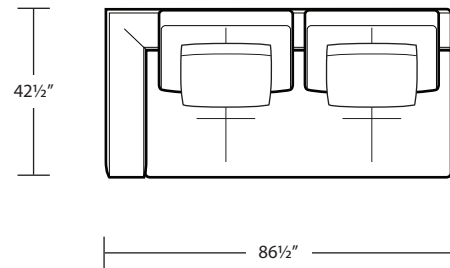

Ottoman

LAF 1 Arm Studio Sofa