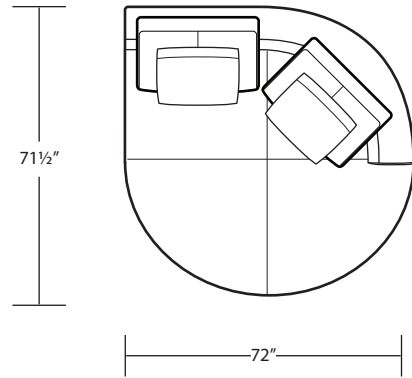

RAF 1 Arm Studio Sofa

LAF 1 Arm Chair

RAF 1 Arm Chaise

RAF 1 Arm Chair

LAF 1 Arm Circle Chaise

LAF 1 Arm Chaise

RAF 1 Arm Circle Chaise

TOP VIEW SCALE: 1/4" = 1 FOOT
SEAT DEPTH MAY VARY DEPENDING ON BACK PILLOW PLACEMENT
ALL DIMENSIONS ARE APPROXIMATE AND SUBJECT TO CHANGE