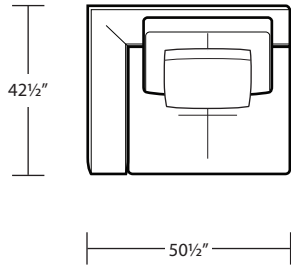

RAF 1 Arm Studio Sofa

LAF 1 Arm Chair

RAF 1 Arm Chaise

RAF 1 Arm Chair

LAF 1 Arm Circle Chaise

LAF 1 Arm Chaise

RAF 1 Arm Circle Chaise

TOP VIEW SCALE: 1/4" = 1 FOOT
SEAT DEPTH MAY VARY DEPENDING ON BACK PILLOW PLACEMENT
ALL DIMENSIONS ARE APPROXIMATE AND SUBJECT TO CHANGE