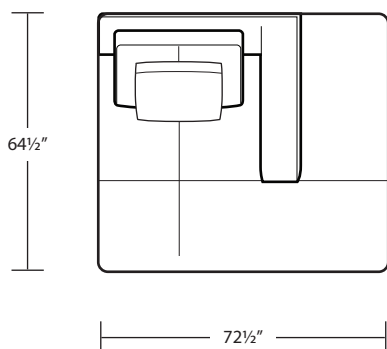

RAF 1 Arm Island