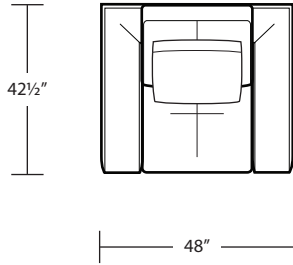

Ottoman

LAF 1 Arm Studio Sofa

LAF 1 Arm Sofa

RAF 1 Arm Studio Sofa