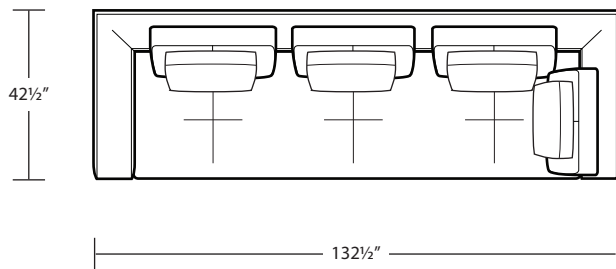

LAF Sofa w/ Return