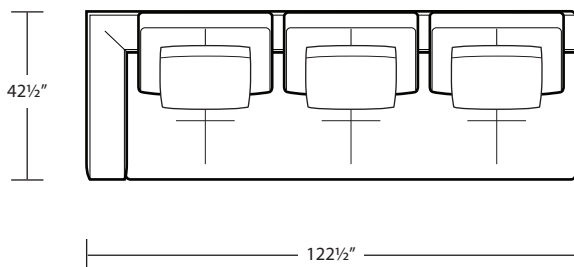

RAF 1 Arm Studio Sofa

LAF 1 Arm Chair

RAF 1 Arm Chaise

RAF 1 Arm Chair

LAF 1 Arm Circle Chaise

LAF 1 Arm Chaise

RAF 1 Arm Circle Chaise

TOP VIEW SCALE: 1/4" = 1 FOOT
SEAT DEPTH MAY VARY DEPENDING ON BACK PILLOW PLACEMENT
ALL DIMENSIONS ARE APPROXIMATE AND SUBJECT TO CHANGE