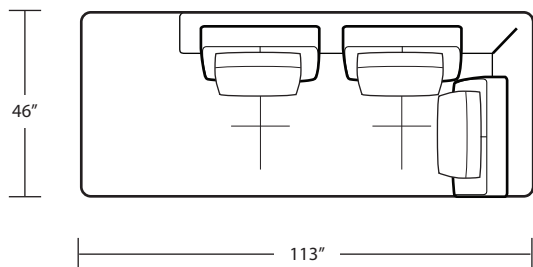

RAF 1 Arm Studio Sofa

LAF 1 Arm Chair

RAF 1 Arm Chaise

RAF 1 Arm Chair

LAF 1 Arm Circle Chaise

LAF 1 Arm Chaise

RAF 1 Arm Circle Chaise

TOP VIEW SCALE: 1/4" = 1 FOOT
SEAT DEPTH MAY VARY DEPENDING ON BACK PILLOW PLACEMENT
ALL DIMENSIONS ARE APPROXIMATE AND SUBJECT TO CHANGE

LAF 1 Arm Island

RSF Bumper

RAF 1 Arm Island

Armless Sofa

LSF Bumper

Armless Studio Sofa

Armless Chair

Square Corner