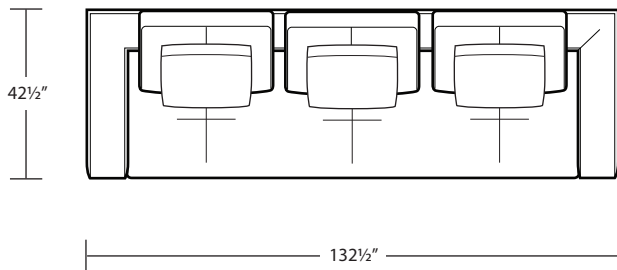

Chair / Swivel Chair

Studio Sofa