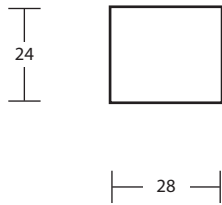

Ottoman

LAF 1 Arm Studio Sofa

LAF 1 Arm Sofa

RAF 1 Arm Studio Sofa