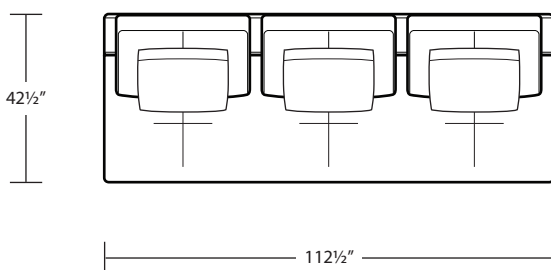

RAF 1 Arm Studio Sofa

LAF 1 Arm Chair

RAF 1 Arm Chaise

RAF 1 Arm Chair

LAF 1 Arm Circle Chaise

LAF 1 Arm Chaise

RAF 1 Arm Circle Chaise

TOP VIEW SCALE: 1/4" = 1 FOOT
SEAT DEPTH MAY VARY DEPENDING ON BACK PILLOW PLACEMENT
ALL DIMENSIONS ARE APPROXIMATE AND SUBJECT TO CHANGE

LAF 1 Arm Island

RSF Bumper

RAF 1 Arm Island

Armless Sofa

LSF Bumper

Armless Studio Sofa

Armless Chair

Square Corner