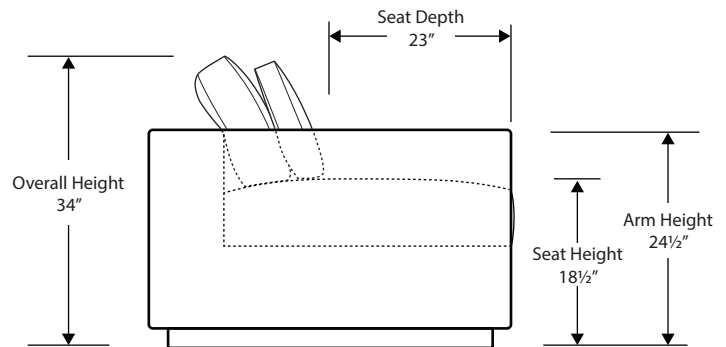

OSLO (WOOD BASE)

Sofa