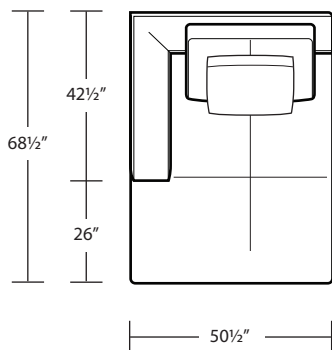

RAF 1 Arm Studio Sofa

LAF 1 Arm Chair

RAF 1 Arm Chaise

RAF 1 Arm Chair

LAF 1 Arm Circle Chaise

LAF 1 Arm Chaise

RAF 1 Arm Circle Chaise

TOP VIEW SCALE: 1/4" = 1 FOOT
SEAT DEPTH MAY VARY DEPENDING ON BACK PILLOW PLACEMENT
ALL DIMENSIONS ARE APPROXIMATE AND SUBJECT TO CHANGE