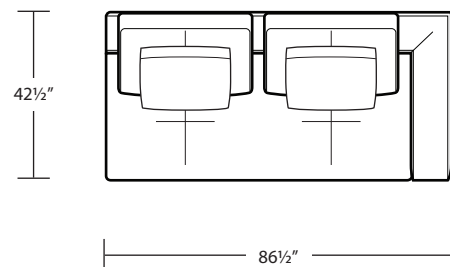

RAF 1 Arm Studio Sofa

LAF 1 Arm Chair

RAF 1 Arm Chaise

RAF 1 Arm Chair

LAF 1 Arm Circle Chaise

LAF 1 Arm Chaise

RAF 1 Arm Circle Chaise

TOP VIEW SCALE: 1/4" = 1 FOOT
SEAT DEPTH MAY VARY DEPENDING ON BACK PILLOW PLACEMENT
ALL DIMENSIONS ARE APPROXIMATE AND SUBJECT TO CHANGE