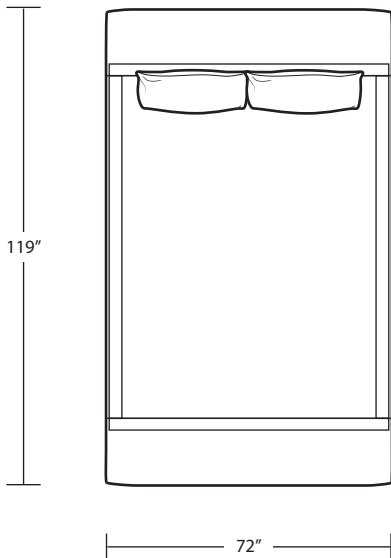

Square Cocktail Table

Sectional Table

Eastern King Bed

Rect Cocktail Table

California King Bed

Full Bed

Queen Bed

Twin Bed

Arm Tray 6H x 15W x 20D

Nightstand 30W x 18D x 24.5H