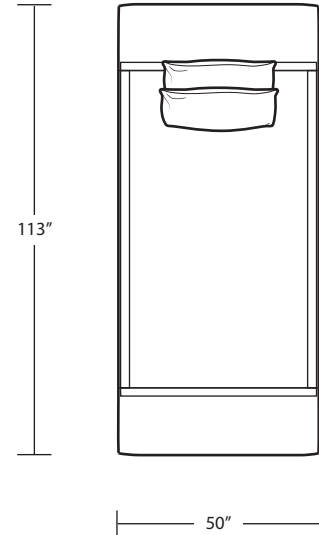

Square Cocktail Table

Sectional Table

Eastern King Bed

Rect Cocktail Table

California King Bed

Full Bed

Queen Bed

Twin Bed

Arm Tray 6H x 15W x 20D

Nightstand 30W x 18D x 24.5H