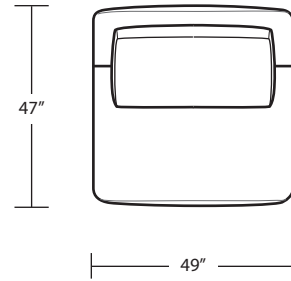

Armless Chair