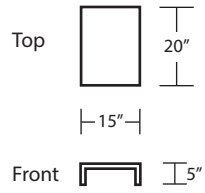

Square Cocktail Table

Sectional Table

Eastern King Bed

Rect Cocktail Table

California King Bed

Full Bed

Queen Bed

Twin Bed

Arm Tray 6H x 15W x 20D

Nightstand 30W x 18D x 24.5H