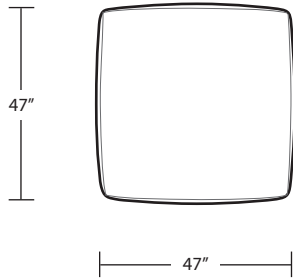

LSF Bumper

RSF Bumper

Armless Chair

LSF Bumper with Armrest

Corner Wedge

RSF Bumper with Armrest

Square Corner

Bumper Ottoman

Square Cocktail Table

Sectional Table

Eastern King Bed

Rect Cocktail Table

California King Bed

Full Bed

Queen Bed

Twin Bed

Arm Tray 6H x 15W x 20D

Nightstand 30W x 18D x 24.5H