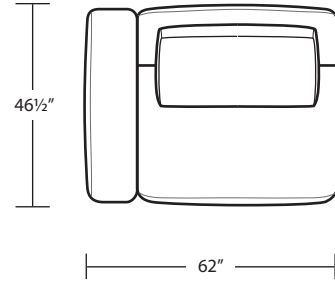

BIG SUR

Sofa

Chair

LAF 1 Arm Sofa

LAF 1 Arm Chair

RAF 1 Arm Sofa

RAF 1 Arm Chair

Armless Sofa

Arm Tray 6H x 15W x 20D

Nightstand 30W x 18D x 24.5H