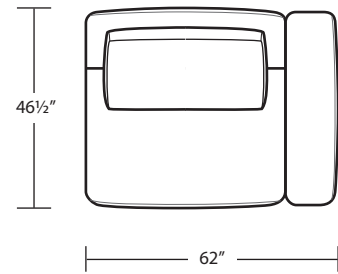

BIG SUR

Sofa

Chair

LAF 1 Arm Sofa

LAF 1 Arm Chair

RAF 1 Arm Sofa

RAF 1 Arm Chair

Armless Sofa

Arm Tray 6H x 15W x 20D

Nightstand 30W x 18D x 24.5H