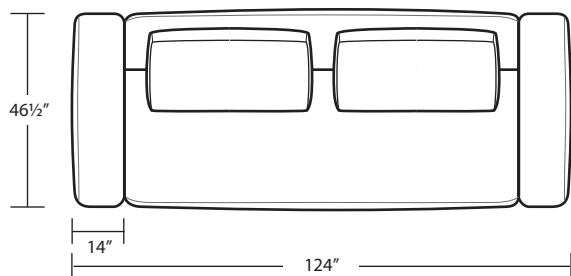

BIG SUR

Sofa

Chair

LAF 1 Arm Sofa

LAF 1 Arm Chair

RAF 1 Arm Sofa

RAF 1 Arm Chair

Armless Sofa

Arm Tray 6H x 15W x 20D

Nightstand 30W x 18D x 24.5H