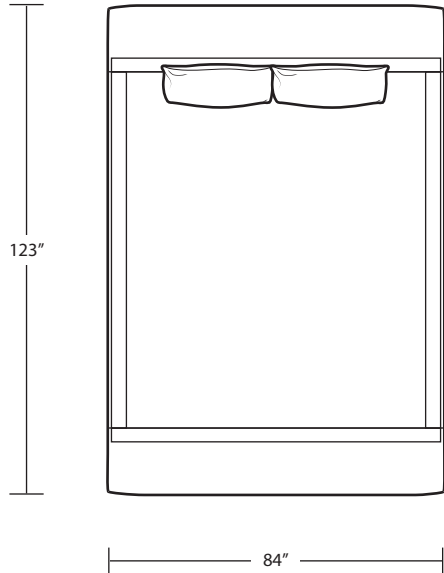

Square Cocktail Table

Sectional Table

Eastern King Bed

Rect Cocktail Table

California King Bed

Full Bed

Queen Bed

Twin Bed

Arm Tray 6H x 15W x 20D

Nightstand 30W x 18D x 24.5H