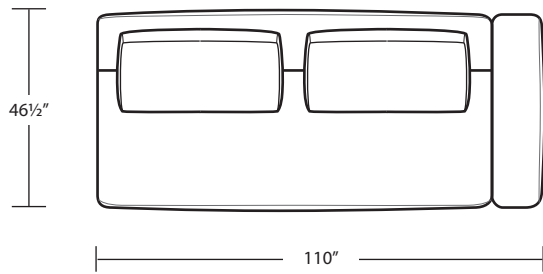

BIG SUR

Sofa

Chair

LAF 1 Arm Sofa

LAF 1 Arm Chair

RAF 1 Arm Sofa

RAF 1 Arm Chair

Armless Sofa

Arm Tray 6H x 15W x 20D

Nightstand 30W x 18D x 24.5H