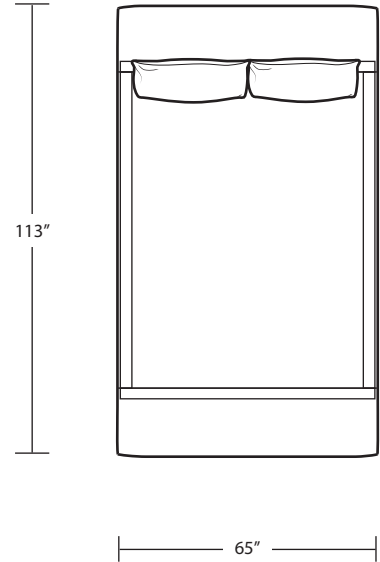

Square Cocktail Table

Sectional Table

Eastern King Bed

Rect Cocktail Table

California King Bed

Full Bed

Queen Bed

Twin Bed

Arm Tray 6H x 15W x 20D

Nightstand 30W x 18D x 24.5H