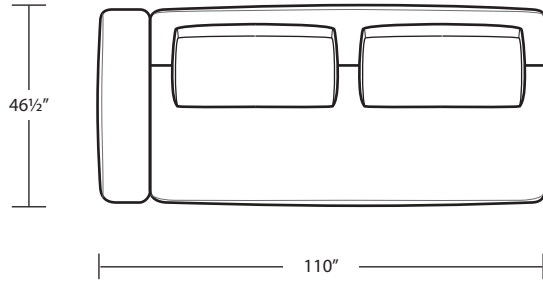

BIG SUR

Sofa

Chair

LAF 1 Arm Sofa

LAF 1 Arm Chair

RAF 1 Arm Sofa

RAF 1 Arm Chair

Armless Sofa

Arm Tray 6H x 15W x 20D

Nightstand 30W x 18D x 24.5H