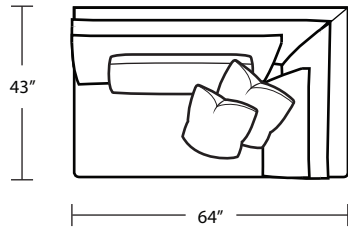

LAF 1Arm Sofa

RAF 1 Arm Chair

TOP VIEW SCALE: 1/4" = 1 FOOT
SEAT DEPTH MAY VARY DEPENDING ON BACK PILLOW PLACEMENT
ALL DIMENSIONS ARE APPROXIMATE AND SUBJECT TO CHANGE
REVISED 06/26/2024

LAF 1 Arm Chaise

Armless Sofa

RAF 1 Arm Chaise

Armless Chair

XL LAF 1 Arm Chaise

XL Armless Chaise

XL RAF 1 Arm Chaise

Square Corner

43L / 64R Corner