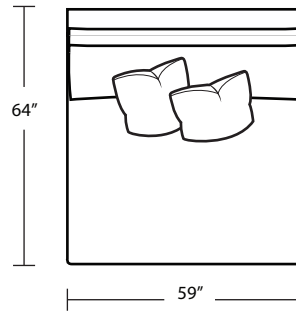

LAF 1Arm Sofa

RAF 1 Arm Chair

TOP VIEW SCALE: 1/4" = 1 FOOT
SEAT DEPTH MAY VARY DEPENDING ON BACK PILLOW PLACEMENT
ALL DIMENSIONS ARE APPROXIMATE AND SUBJECT TO CHANGE
REVISED 06/26/2024

LAF 1 Arm Chaise

Armless Sofa

RAF 1 Arm Chaise

Armless Chair

XL LAF 1 Arm Chaise

XL Armless Chaise

XL RAF 1 Arm Chaise

Square Corner

43L / 64R Corner