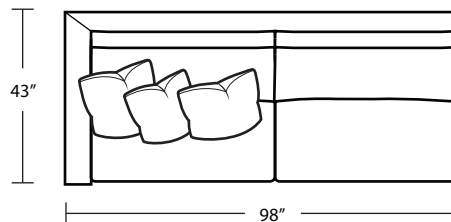

LAF 1Arm Sofa

RAF 1 Arm Chair

TOP VIEW SCALE: 1/4" = 1 FOOT
SEAT DEPTH MAY VARY DEPENDING ON BACK PILLOW PLACEMENT
ALL DIMENSIONS ARE APPROXIMATE AND SUBJECT TO CHANGE
REVISED 06/26/2024

LAF 1 Arm Chaise

64L / 43R Corner