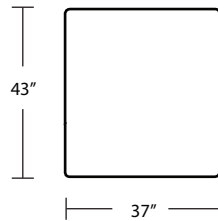

Bumper Ottoman