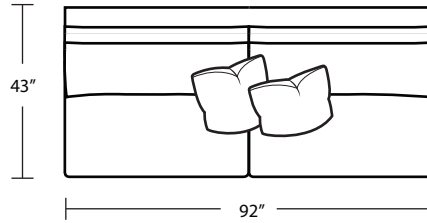

LAF 1Arm Sofa

RAF 1 Arm Chair

TOP VIEW SCALE: 1/4" = 1 FOOT
SEAT DEPTH MAY VARY DEPENDING ON BACK PILLOW PLACEMENT
ALL DIMENSIONS ARE APPROXIMATE AND SUBJECT TO CHANGE
REVISED 06/26/2024

LAF 1 Arm Chaise

Armless Sofa

RAF 1 Arm Chaise

Armless Chair

XL LAF 1 Arm Chaise

XL Armless Chaise

XL RAF 1 Arm Chaise

Square Corner

43L / 64R Corner

64L / 43R Corner