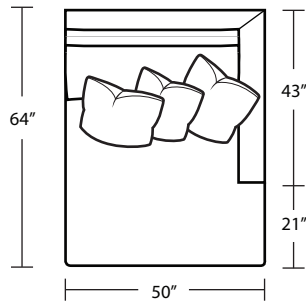

LAF 1Arm Sofa

RAF 1 Arm Chair

TOP VIEW SCALE: 1/4" = 1 FOOT
SEAT DEPTH MAY VARY DEPENDING ON BACK PILLOW PLACEMENT
ALL DIMENSIONS ARE APPROXIMATE AND SUBJECT TO CHANGE
REVISED 06/26/2024

LAF 1 Arm Chaise

Armless Sofa

RAF 1 Arm Chaise

Armless Chair

XL LAF 1 Arm Chaise

XL Armless Chaise

XL RAF 1 Arm Chaise

Square Corner

43L / 64R Corner