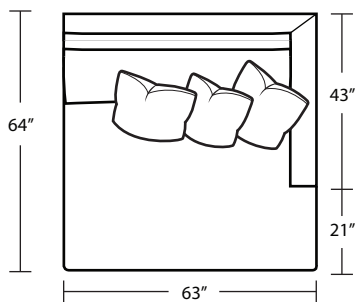

LAF 1Arm Sofa

RAF 1 Arm Chair

TOP VIEW SCALE: 1/4" = 1 FOOT
SEAT DEPTH MAY VARY DEPENDING ON BACK PILLOW PLACEMENT
ALL DIMENSIONS ARE APPROXIMATE AND SUBJECT TO CHANGE
REVISED 06/26/2024

LAF 1 Arm Chaise

Armless Sofa

RAF 1 Arm Chaise

Armless Chair

XL LAF 1 Arm Chaise

XL Armless Chaise

XL RAF 1 Arm Chaise

Square Corner

43L / 64R Corner