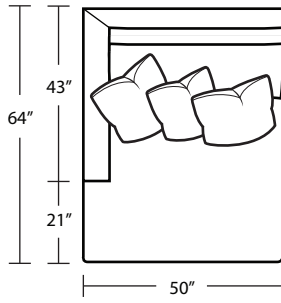

LAF 1Arm Sofa

RAF 1 Arm Chair

TOP VIEW SCALE: 1/4" = 1 FOOT
SEAT DEPTH MAY VARY DEPENDING ON BACK PILLOW PLACEMENT
ALL DIMENSIONS ARE APPROXIMATE AND SUBJECT TO CHANGE
REVISED 06/26/2024

LAF 1 Arm Chaise

Armless Sofa

RAF 1 Arm Chaise

Armless Chair

XL LAF 1 Arm Chaise

XL Armless Chaise

XL RAF 1 Arm Chaise

Square Corner

43L / 64R Corner

64L / 43R Corner