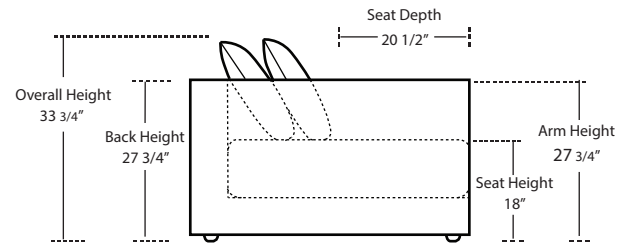

NIRVANA

TOP VIEW SCALE: 1/4" = 1 FOOT
SEAT DEPTH MAY VARY DEPENDING ON BACK PILLOW PLACEMENT
ALL DIMENSIONS ARE APPROXIMATE AND SUBJECT TO CHANGE
REVISED 06/26/2024