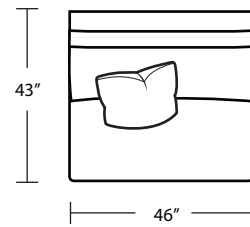

LAF 1Arm Sofa

RAF 1 Arm Chair

TOP VIEW SCALE: 1/4" = 1 FOOT
SEAT DEPTH MAY VARY DEPENDING ON BACK PILLOW PLACEMENT
ALL DIMENSIONS ARE APPROXIMATE AND SUBJECT TO CHANGE
REVISED 06/26/2024

LAF 1 Arm Chaise

Armless Sofa

RAF 1 Arm Chaise

Armless Chair

XL LAF 1 Arm Chaise

XL Armless Chaise

XL RAF 1 Arm Chaise

Square Corner

43L / 64R Corner

64L / 43R Corner