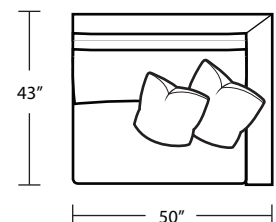

LAF 1Arm Sofa

RAF 1 Arm Chair

TOP VIEW SCALE: 1/4" = 1 FOOT
SEAT DEPTH MAY VARY DEPENDING ON BACK PILLOW PLACEMENT
ALL DIMENSIONS ARE APPROXIMATE AND SUBJECT TO CHANGE
REVISED 06/26/2024

LAF 1 Arm Chaise