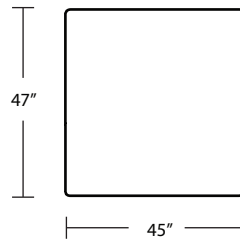

Bookcase Ottoman