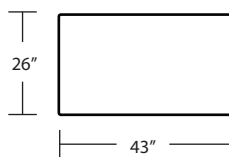

LAF 1Arm Sofa

RAF 1 Arm Chair

TOP VIEW SCALE: 1/4" = 1 FOOT
SEAT DEPTH MAY VARY DEPENDING ON BACK PILLOW PLACEMENT
ALL DIMENSIONS ARE APPROXIMATE AND SUBJECT TO CHANGE
REVISED 06/26/2024

LAF 1 Arm Chaise