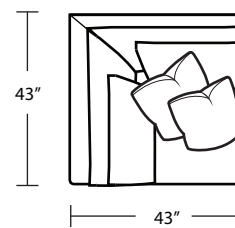

LAF 1Arm Sofa

RAF 1 Arm Chair

TOP VIEW SCALE: 1/4" = 1 FOOT
SEAT DEPTH MAY VARY DEPENDING ON BACK PILLOW PLACEMENT
ALL DIMENSIONS ARE APPROXIMATE AND SUBJECT TO CHANGE
REVISED 06/26/2024

LAF 1 Arm Chaise

Armless Sofa

RAF 1 Arm Chaise

Armless Chair

XL LAF 1 Arm Chaise

XL Armless Chaise

XL RAF 1 Arm Chaise

Square Corner

43L / 64R Corner