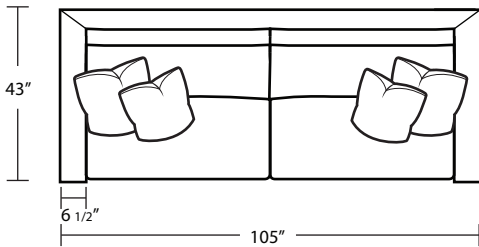

NIRVANA

Sofa

TOP VIEW SCALE: 1/4" = 1 FOOT
SEAT DEPTH MAY VARY DEPENDING ON BACK PILLOW PLACEMENT
ALL DIMENSIONS ARE APPROXIMATE AND SUBJECT TO CHANGE
REVISED 06/26/2024