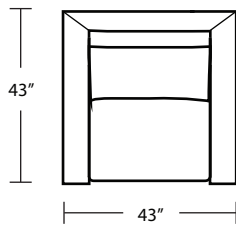

NIRVANA

Chair

TOP VIEW SCALE: 1/4" = 1 FOOT
SEAT DEPTH MAY VARY DEPENDING ON BACK PILLOW PLACEMENT
ALL DIMENSIONS ARE APPROXIMATE AND SUBJECT TO CHANGE
REVISED 06/26/2024