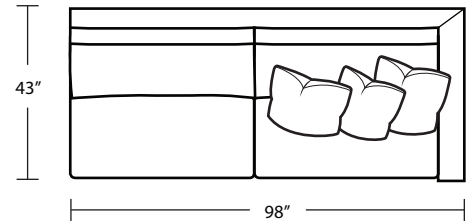

RAF 1 Arm Sofa