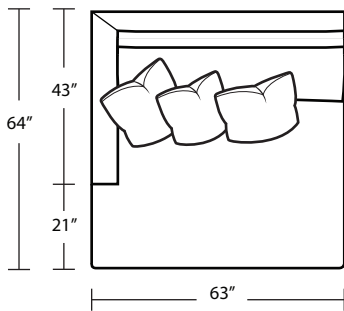

LAF 1Arm Sofa

RAF 1 Arm Chair

TOP VIEW SCALE: 1/4" = 1 FOOT
SEAT DEPTH MAY VARY DEPENDING ON BACK PILLOW PLACEMENT
ALL DIMENSIONS ARE APPROXIMATE AND SUBJECT TO CHANGE
REVISED 06/26/2024

LAF 1 Arm Chaise

Armless Sofa

RAF 1 Arm Chaise

Armless Chair

XL LAF 1 Arm Chaise

XL Armless Chaise

XL RAF 1 Arm Chaise

Square Corner

43L / 64R Corner

64L / 43R Corner