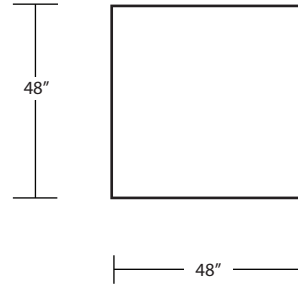

# BOULEVARD

46D x 10FT Sofa (2/1)

46D x 10FT Sofa (2/2)

46D 9FT Sofa (2/1)

46D 9FT Sofa (2/2)

46D 8FT Sofa (2/1)

46D 8FT Sofa (2/2)

46D 7FT Sofa (2/1)

42D x 9FT Sofa (2/1)

42D x 9FT Sofa (2/2)

42D x 8FT Sofa (2/1)

42D x 8FT Sofa (2/2)

42D x 7FT Sofa (2/1)

42D x 7FT Sofa (2/2)

42D Chair

42D LAF 1 Arm Loveseat

42D RAF 1 Arm Loveseat

42D LAF 1 Arm Chaise

42D RAF 1 Arm Chaise

7FT Rect Cocktail Table

SQ Cocktail Table

Ottoman

SQ Cocktail Table

Arm Tray 9Wx15Dx5H