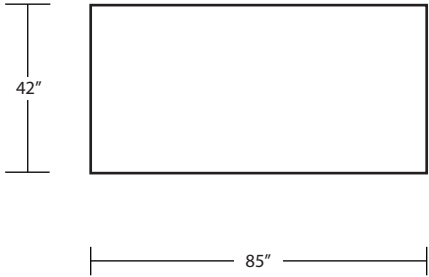

# BOULEVARD

46D x 10FT Sofa (2/1)

46D x 10FT Sofa (2/2)

46D 9FT Sofa (2/1)

46D 9FT Sofa (2/2)

46D 8FT Sofa (2/1)

46D 8FT Sofa (2/2)

46D 7FT Sofa (2/1)

42D RAF 1 Arm Loveseat

42D LAF 1 Arm Chaise

42D RAF 1 Arm Chaise

7FT Rect Cocktail Table

SQ Cocktail Table

Ottoman

SQ Cocktail Table

Arm Tray 9Wx15Dx5H