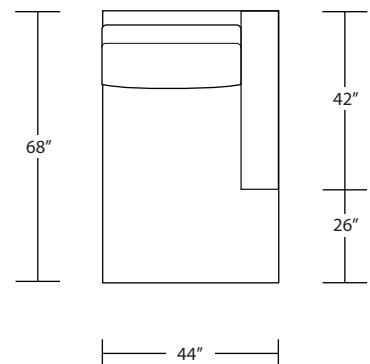

# BOULEVARD

46D x 10FT Sofa (2/1)

46D x 10FT Sofa (2/2)

46D 9FT Sofa (2/1)

46D 9FT Sofa (2/2)

46D 8FT Sofa (2/1)

46D 8FT Sofa (2/2)

46D 7FT Sofa (2/1)

46D 7FT Sofa (2/2)

46D Chair

46D LAF 1 Arm Loveseat

46D RAF 1 Arm Loveseat

46D LAF 1 Arm Chaise

46D RAF 1 Arm Chaise

42D x 10FT Sofa (2/1)

42D x 10FT Sofa (2/2)

42D x 9FT Sofa (2/1)

42D x 9FT Sofa (2/2)

42D x 8FT Sofa (2/1)

42D x 8FT Sofa (2/2)

42D x 7FT Sofa (2/1)

42D x 7FT Sofa (2/2)

42D Chair

42D LAF 1 Arm Loveseat

42D RAF 1 Arm Loveseat

42D LAF 1 Arm Chaise

42D RAF 1 Arm Chaise

7FT Rect Cocktail Table

SQ Cocktail Table

Ottoman

SQ Cocktail Table

Arm Tray 9Wx15Dx5H