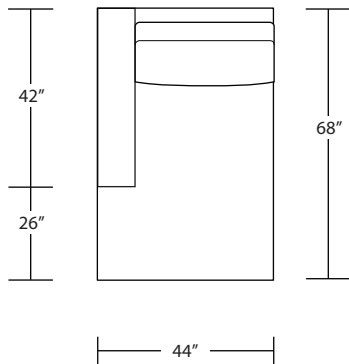

# BOULEVARD

46D x 10FT Sofa (2/1)

46D x 10FT Sofa (2/2)

46D 9FT Sofa (2/1)

46D 9FT Sofa (2/2)

46D 8FT Sofa (2/1)

46D 8FT Sofa (2/2)

46D 7FT Sofa (2/1)

46D 7FT Sofa (2/2)

46D Chair

46D LAF 1 Arm Loveseat

46D RAF 1 Arm Loveseat

46D LAF 1 Arm Chaise

46D RAF 1 Arm Chaise

42D x 10FT Sofa (2/1)

42D x 10FT Sofa (2/2)

42D x 9FT Sofa (2/1)

42D x 9FT Sofa (2/2)

42D x 8FT Sofa (2/1)

42D x 8FT Sofa (2/2)

42D x 7FT Sofa (2/1)

42D x 7FT Sofa (2/2)

42D Chair

42D LAF 1 Arm Loveseat

42D RAF 1 Arm Loveseat

42D LAF 1 Arm Chaise

42D RAF 1 Arm Chaise

7FT Rect Cocktail Table

SQ Cocktail Table

Ottoman

SQ Cocktail Table

Arm Tray 9Wx15Dx5H