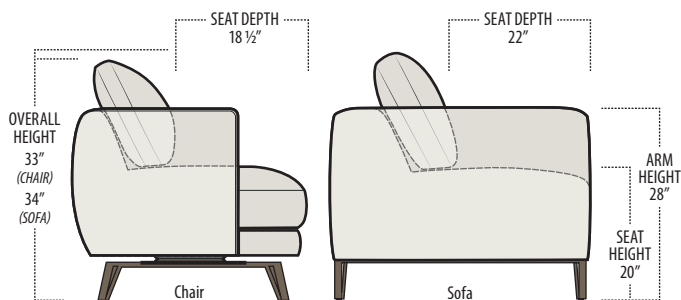

lotus

Customize this style to suit your needs or personality. We have thousands of fabrics and leathers on hand to make your furniture piece unique to you. Custom sizing is also available on most of our furniture.

Scan the QR Code to access our product page online for additional options and features. This link will also allow you to view this spec sheet as a digital PDF file.

Side View Specification | Not to Scale [CUSTOM SIZING AVAILABLE]

Top View Specifications | Scale: 1/4" = 1FT.

(Seat depth may vary depending on back pillow placement. All dimensions are approximate and subject to change.)