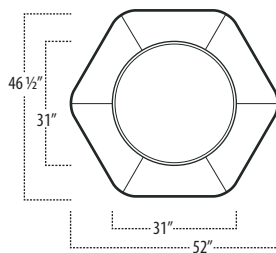

## Side View Specification | Not to Scale [ CUSTOM SIZING AVAILABLE ]

## Top View Specifications | Scale: 1/4" = 1FT. (All dimensions are approximate and subject to change.)

### 62" HEX COCKTAIL OTTOMAN

### 52" HEX COCKTAIL OTTOMAN