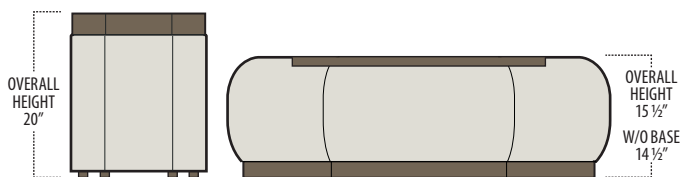

## Side View Specification | Not to Scale [ CUSTOM SIZING AVAILABLE ]

## Top View Specifications | Scale: 1/4" = 1FT. (All dimensions are approximate and subject to change.)