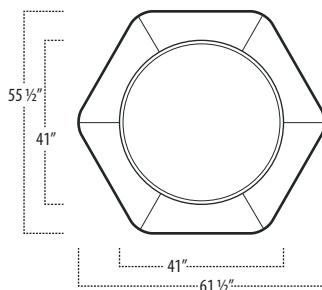

## Side View Specification | Not to Scale [ CUSTOM SIZING AVAILABLE ]

## Top View Specifications | Scale: 1/4" = 1FT. (All dimensions are approximate and subject to change.)

### 62" HEX COCKTAIL OTTOMAN

### 52" HEX COCKTAIL OTTOMAN