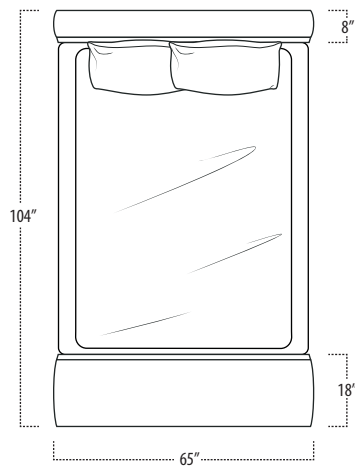

■ Top View Specifications | Scale: 1/4" = 1FT.
(All dimensions are approximate and subject to change.)

FULL BED