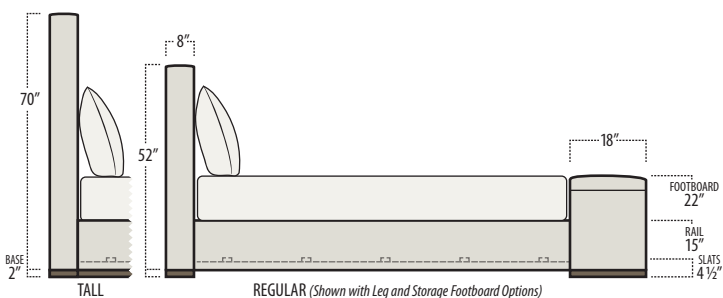

Scan the QR Code to access our product page online for additional options and features. This link will also allow you to view this spec sheet as a digital PDF file.

Side View Specification | Not to Scale [CUSTOM SIZING AVAILABLE]

Top View Specifications | Scale: 1/4" = 1FT. (All dimensions are approximate and subject to change.)

■ Top View Specifications | Scale: 1/4" = 1FT.
(All dimensions are approximate and subject to change.)