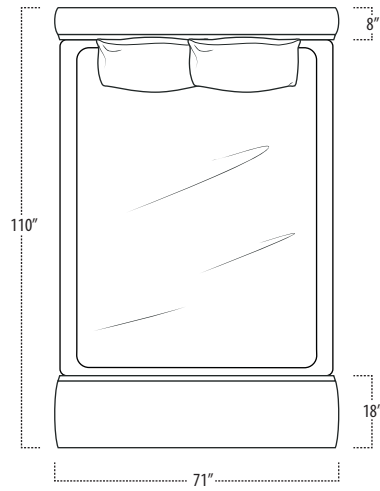

■ Top View Specifications | Scale: 1/4" = 1FT.
(All dimensions are approximate and subject to change.)

QUEEN BED