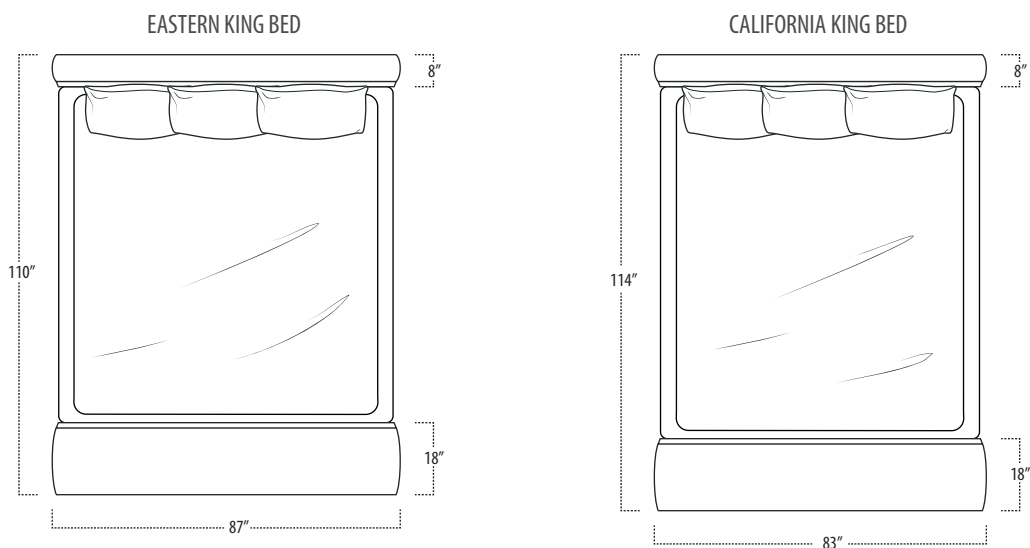

Scan the QR Code to access our product page online for additional options and features. This link will also allow you to view this spec sheet as a digital PDF file.

Side View Specification | Not to Scale [CUSTOM SIZING AVAILABLE]

Top View Specifications | Scale: 1/4" = 1FT. (All dimensions are approximate and subject to change.)

■ Top View Specifications | Scale: 1/4" = 1FT.
(All dimensions are approximate and subject to change.)