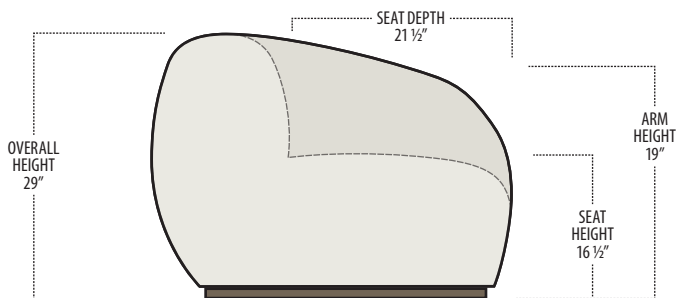

Scan the QR Code to access our product page online for additional options and features. This link will also allow you to view this spec sheet as a digital PDF file.

■ Side View Specification | Not to Scale [CUSTOM SIZING AVAILABLE]

■ Top View Specifications | Scale: 1/4" = 1FT. (All dimensions are approximate and subject to change.)