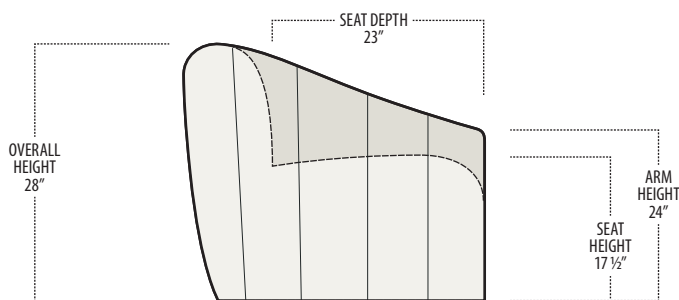

Scan the QR Code to access our product page online for additional options and features. This link will also allow you to view this spec sheet as a digital PDF file.

Side View Specification | Not to Scale [CUSTOM SIZING AVAILABLE]

Top View Specifications | Scale: 1/4" = 1FT. (All dimensions are approximate and subject to change.)