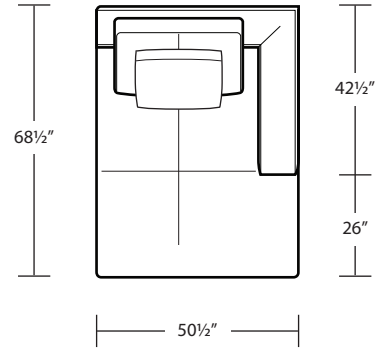

RAF 1 Arm Chair

LAF 1 Arm Island

LAF 1 Arm Chaise

RAF 1 Arm Island