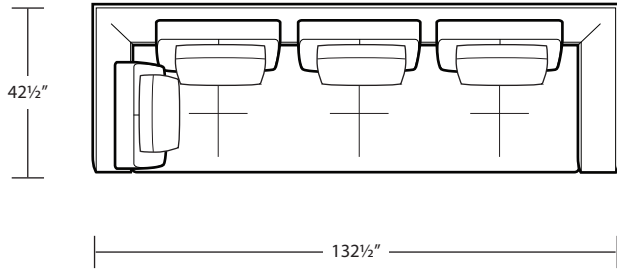

*Armless Studio Sofa*

*RSF Bumper*

*Armless Chair*

*Armless Sofa*

*LAF Sofa w/ Return*

*RAF Sofa w/ Return*

*Square Corner*

*Arm Tray 5H x 11.5W x 15D*