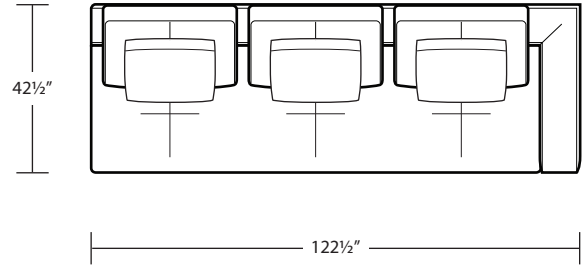

# ROBERTSON

*Sofa*

*Studio Sofa*

*Chair / Swivel Chair*

*RAF 1 Arm Sofa*

*Ottoman*

*LAF 1 Arm Studio Sofa*

*LAF 1 Arm Sofa*

*Armless Studio Sofa*

*RSF Bumper*

*Armless Chair*

*Armless Sofa*

*LAF Sofa w/ Return*

*RAF Sofa w/ Return*

*Square Corner*

*Arm Tray 5H x 11.5W x 15D*