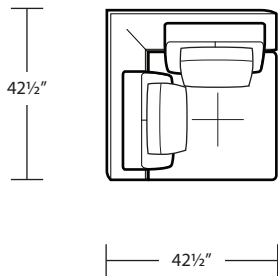

*Armless Studio Sofa*

*RSF Bumper*

*Armless Chair*

*Armless Sofa*

*LAF Sofa w/ Return*

*RAF Sofa w/ Return*

*Square Corner*

*Arm Tray 5H x 11.5W x 15D*