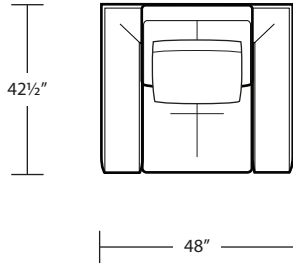

# ROBERTSON

*Sofa*

*Studio Sofa*

*Chair / Swivel Chair*

*RAF 1 Arm Sofa*

*Ottoman*

*LAF 1 Arm Studio Sofa*

*LAF 1 Arm Sofa*

*Armless Studio Sofa*

*RSF Bumper*

*Armless Chair*

*Armless Sofa*

*LAF Sofa w/ Return*

*RAF Sofa w/ Return*

*Square Corner*

*Arm Tray 5H x 11.5W x 15D*