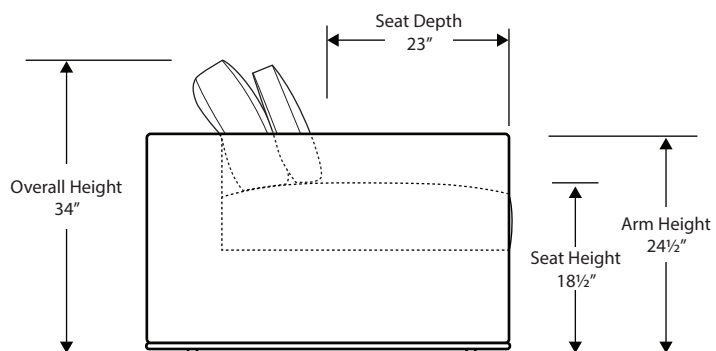

# ROBERTSON

*Sofa*

*Studio Sofa*

*Chair / Swivel Chair*

*RAF 1 Arm Sofa*

*Ottoman*

*LAF 1 Arm Studio Sofa*

*LAF 1 Arm Sofa*

*Armless Studio Sofa*

*RSF Bumper*

*Armless Chair*

*Armless Sofa*

*LAF Sofa w/ Return*

*RAF Sofa w/ Return*

*Square Corner*

*Arm Tray 5H x 11.5W x 15D*