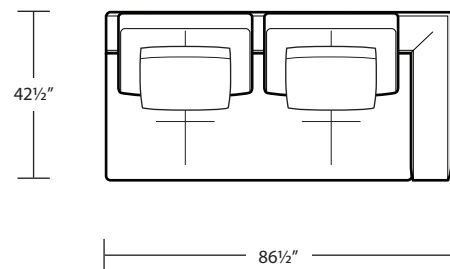

RAF 1 Arm Chaise

RAF 1 Arm Studio Sofa