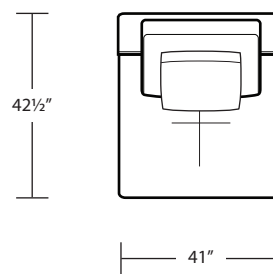

*RAF 1 Arm Studio Sofa*

LAF 1 Arm Chair

RAF 1 Arm Chaise

RAF 1 Arm Chair

LAF 1 Arm Island

LAF 1 Arm Chaise

RAF 1 Arm Island

*LSF Bumper*

*Armless Studio Sofa*

*RSF Bumper*

*Armless Chair*

*Armless Sofa*

*LAF Sofa w/ Return*

*RAF Sofa w/ Return*

*Square Corner*

*Arm Tray 5H x 11.5W x 15D*