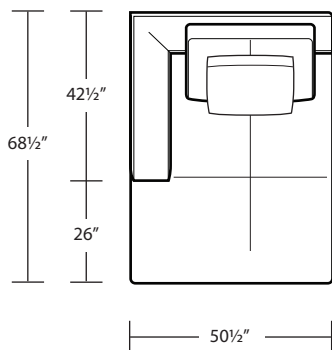

*RAF 1 Arm Studio Sofa*

LAF 1 Arm Chair

RAF 1 Arm Chaise

RAF 1 Arm Chair

LAF 1 Arm Island

LAF 1 Arm Chaise

RAF 1 Arm Island

*LSF Bumper*

*Armless Studio Sofa*

*RSF Bumper*

*Armless Chair*

*Armless Sofa*

*LAF Sofa w/ Return*

*RAF Sofa w/ Return*

*Square Corner*

*Arm Tray 5H x 11.5W x 15D*