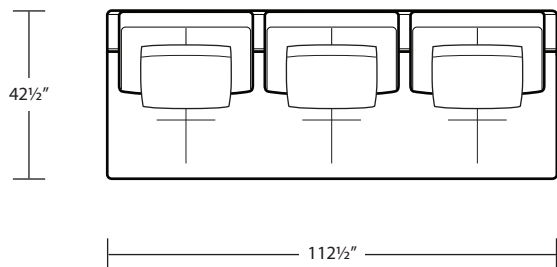

*Armless Studio Sofa*

*RSF Bumper*

*Armless Chair*

*Armless Sofa*

*LAF Sofa w/ Return*

*RAF Sofa w/ Return*

*Square Corner*

*Arm Tray 5H x 11.5W x 15D*