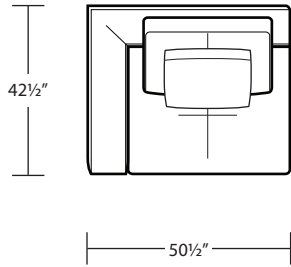

RAF 1 Arm Chair

LAF 1 Arm Island

LAF 1 Arm Chaise

RAF 1 Arm Island