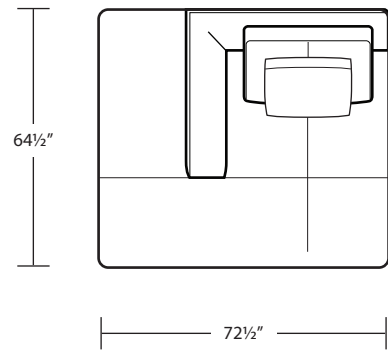

*RAF 1 Arm Studio Sofa*

LAF 1 Arm Chair

RAF 1 Arm Chaise

RAF 1 Arm Chair

LAF 1 Arm Island

LAF 1 Arm Chaise

RAF 1 Arm Island

*LSF Bumper*

*Armless Studio Sofa*

*RSF Bumper*

*Armless Chair*

*Armless Sofa*

*LAF Sofa w/ Return*

*RAF Sofa w/ Return*

*Square Corner*

*Arm Tray 5H x 11.5W x 15D*