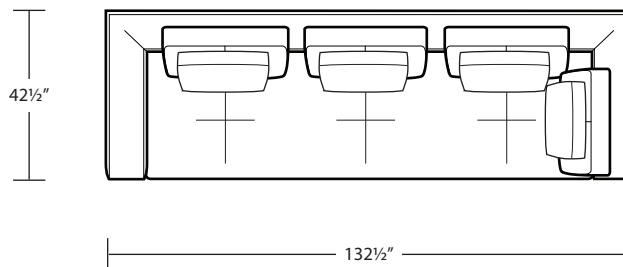

*Armless Studio Sofa*

*RSF Bumper*

*Armless Chair*

*Armless Sofa*

*LAF Sofa w/ Return*

*RAF Sofa w/ Return*

*Square Corner*

*Arm Tray 5H x 11.5W x 15D*