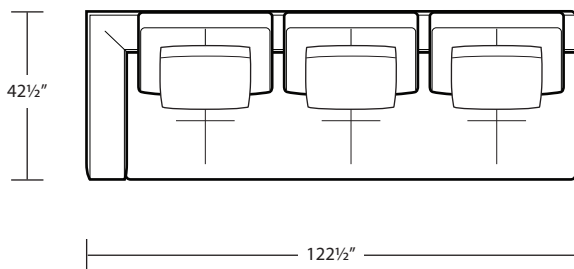

# ROBERTSON

*Sofa*

*Studio Sofa*

*Chair / Swivel Chair*

*RAF 1 Arm Sofa*

*Ottoman*

*LAF 1 Arm Studio Sofa*

*LAF 1 Arm Sofa*

*Armless Studio Sofa*

*RSF Bumper*

*Armless Chair*

*Armless Sofa*

*LAF Sofa w/ Return*

*RAF Sofa w/ Return*

*Square Corner*

*Arm Tray 5H x 11.5W x 15D*