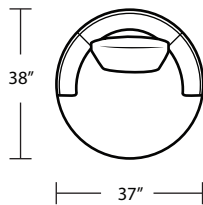

MOON

Chair / Swivel Chair

Ottoman