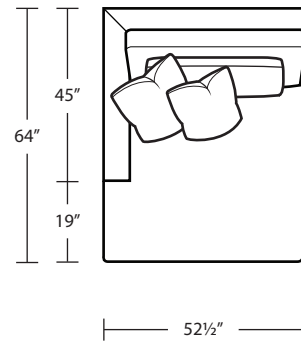

Armless Sofa

LAF 1 Arm Chaise