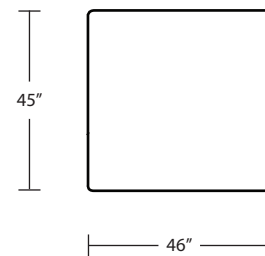

Bumper Ottoman

LAF 1 Arm Chair