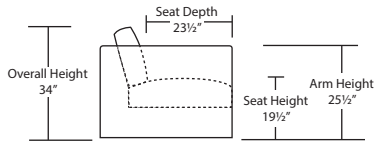

# FRACTURED

(Tall Version)

Sofa

Loveseat

*Chair / 360 Swivel Chair*

*RAF 1 Arm Sofa*

*Ottoman*

*LAF 1 Arm Loveseat*