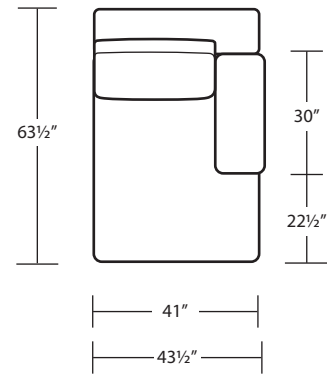

# ENVIRONMENT

*LAF 1 Arm Chair (UPH Arm)*

*RAF 1 Arm Chair (UPH Arm)*

LAF 1 Arm Chair (Table Arm)

RAF 1 Arm Chaise (UPH Arm)

RAF 1 Arm Chair (Table Arm)

LAF 1 Arm Chaise (Table Arm)

LAF 1 Arm Chaise (UPH Arm)

RAF 1 Arm Chaise (Table Arm)

*Armless Chair*

*Back Pillow*

*Square Corner*

*Cocktail Table 30W x 30D x 14H*

*Bumper Ottoman*

*Cocktail Table 30W x 40D x 14H*