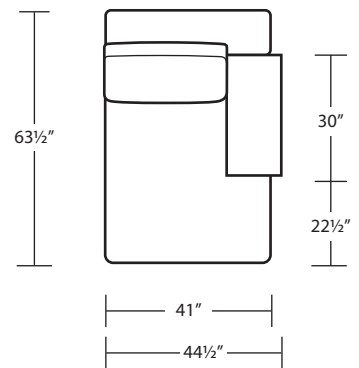

# ENVIRONMENT

*LAF 1 Arm Chair (UPH Arm)*

*RAF 1 Arm Chair (UPH Arm)*

LAF 1 Arm Chair (Table Arm)

RAF 1 Arm Chaise (UPH Arm)

RAF 1 Arm Chair (Table Arm)

LAF 1 Arm Chaise (Table Arm)

LAF 1 Arm Chaise (UPH Arm)

RAF 1 Arm Chaise (Table Arm)

*Armless Chair*

*Back Pillow*

*Square Corner*

*Cocktail Table 30W x 30D x 14H*

*Bumper Ottoman*

*Cocktail Table 30W x 40D x 14H*