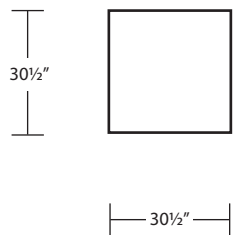

RAF 1 Arm Chaise (Table Arm)

*Armless Chair*

*Back Pillow*

*Square Corner*

*Cocktail Table 30W x 30D x 14H*

*Bumper Ottoman*

*Cocktail Table 30W x 40D x 14H*