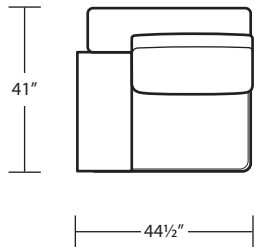

# ENVIRONMENT

*LAF 1 Arm Chair (UPH Arm)*

*RAF 1 Arm Chair (UPH Arm)*

LAF 1 Arm Chair (Table Arm)

RAF 1 Arm Chaise (UPH Arm)

RAF 1 Arm Chair (Table Arm)

LAF 1 Arm Chaise (Table Arm)

LAF 1 Arm Chaise (UPH Arm)

RAF 1 Arm Chaise (Table Arm)

*Armless Chair*

*Back Pillow*

*Square Corner*

*Cocktail Table 30W x 30D x 14H*

*Bumper Ottoman*

*Cocktail Table 30W x 40D x 14H*