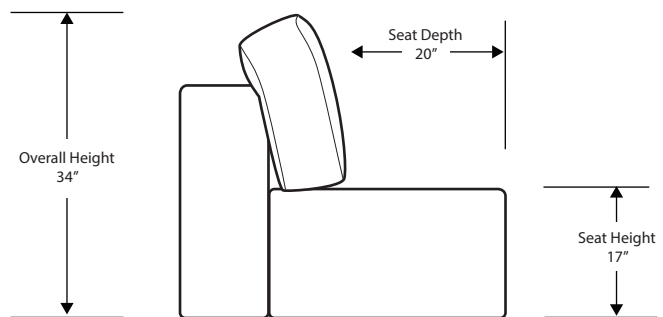

# ENVIRONMENT

*LAF 1 Arm Chair (UPH Arm)*

*RAF 1 Arm Chair (UPH Arm)*

LAF 1 Arm Chair (Table Arm)

RAF 1 Arm Chaise (UPH Arm)

RAF 1 Arm Chair (Table Arm)

LAF 1 Arm Chaise (Table Arm)

LAF 1 Arm Chaise (UPH Arm)

RAF 1 Arm Chaise (Table Arm)

*Armless Chair*

*Back Pillow*

*Square Corner*

*Cocktail Table 30W x 30D x 14H*

*Bumper Ottoman*

*Cocktail Table 30W x 40D x 14H*