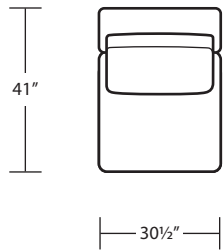

# ENVIRONMENT

*LAF 1 Arm Chair (UPH Arm)*

*RAF 1 Arm Chair (UPH Arm)*

LAF 1 Arm Chair (Table Arm)

RAF 1 Arm Chaise (UPH Arm)

RAF 1 Arm Chair (Table Arm)

LAF 1 Arm Chaise (Table Arm)

LAF 1 Arm Chaise (UPH Arm)

RAF 1 Arm Chaise (Table Arm)

*Armless Chair*

*Back Pillow*

*Square Corner*

*Cocktail Table 30W x 30D x 14H*

*Bumper Ottoman*

*Cocktail Table 30W x 40D x 14H*