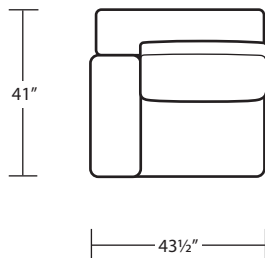

# ENVIRONMENT

*LAF 1 Arm Chair (UPH Arm)*

*RAF 1 Arm Chair (UPH Arm)*

LAF 1 Arm Chair (Table Arm)

RAF 1 Arm Chaise (UPH Arm)

RAF 1 Arm Chair (Table Arm)

LAF 1 Arm Chaise (Table Arm)

LAF 1 Arm Chaise (UPH Arm)

RAF 1 Arm Chaise (Table Arm)

*Armless Chair*

*Back Pillow*

*Square Corner*

*Cocktail Table 30W x 30D x 14H*

*Bumper Ottoman*

*Cocktail Table 30W x 40D x 14H*