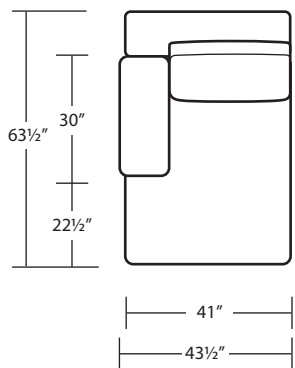

# ENVIRONMENT

*LAF 1 Arm Chair (UPH Arm)*

*RAF 1 Arm Chair (UPH Arm)*

LAF 1 Arm Chair (Table Arm)

RAF 1 Arm Chaise (UPH Arm)

RAF 1 Arm Chair (Table Arm)

LAF 1 Arm Chaise (Table Arm)

LAF 1 Arm Chaise (UPH Arm)

RAF 1 Arm Chaise (Table Arm)

*Armless Chair*

*Back Pillow*

*Square Corner*

*Cocktail Table 30W x 30D x 14H*

*Bumper Ottoman*

*Cocktail Table 30W x 40D x 14H*