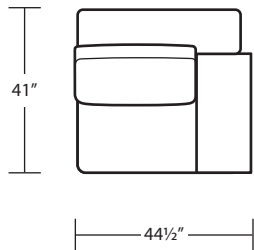

# ENVIRONMENT

*LAF 1 Arm Chair (UPH Arm)*

*RAF 1 Arm Chair (UPH Arm)*

LAF 1 Arm Chair (Table Arm)

RAF 1 Arm Chaise (UPH Arm)

RAF 1 Arm Chair (Table Arm)

LAF 1 Arm Chaise (Table Arm)

LAF 1 Arm Chaise (UPH Arm)

RAF 1 Arm Chaise (Table Arm)

*Armless Chair*

*Back Pillow*

*Square Corner*

*Cocktail Table 30W x 30D x 14H*

*Bumper Ottoman*

*Cocktail Table 30W x 40D x 14H*