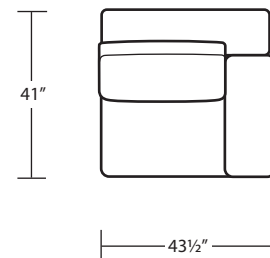

# ENVIRONMENT

*LAF 1 Arm Chair (UPH Arm)*

*RAF 1 Arm Chair (UPH Arm)*

LAF 1 Arm Chair (Table Arm)

RAF 1 Arm Chaise (UPH Arm)

RAF 1 Arm Chair (Table Arm)

LAF 1 Arm Chaise (Table Arm)

LAF 1 Arm Chaise (UPH Arm)

RAF 1 Arm Chaise (Table Arm)

*Armless Chair*

*Back Pillow*

*Square Corner*

*Cocktail Table 30W x 30D x 14H*

*Bumper Ottoman*

*Cocktail Table 30W x 40D x 14H*