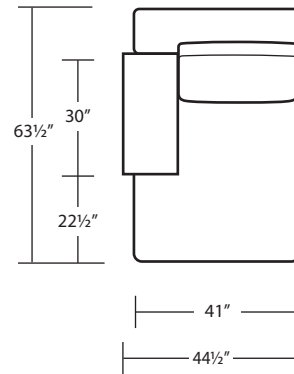

# ENVIRONMENT

*LAF 1 Arm Chair (UPH Arm)*

*RAF 1 Arm Chair (UPH Arm)*

LAF 1 Arm Chair (Table Arm)

RAF 1 Arm Chaise (UPH Arm)

RAF 1 Arm Chair (Table Arm)

LAF 1 Arm Chaise (Table Arm)

LAF 1 Arm Chaise (UPH Arm)

RAF 1 Arm Chaise (Table Arm)

*Armless Chair*

*Back Pillow*

*Square Corner*

*Cocktail Table 30W x 30D x 14H*

*Bumper Ottoman*

*Cocktail Table 30W x 40D x 14H*