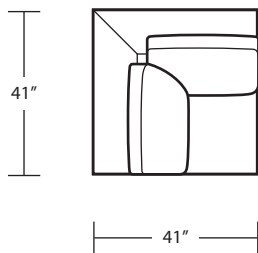

RAF 1 Arm Chaise (Table Arm)

*Armless Chair*

*Back Pillow*

*Square Corner*

*Cocktail Table 30W x 30D x 14H*

*Bumper Ottoman*

*Cocktail Table 30W x 40D x 14H*