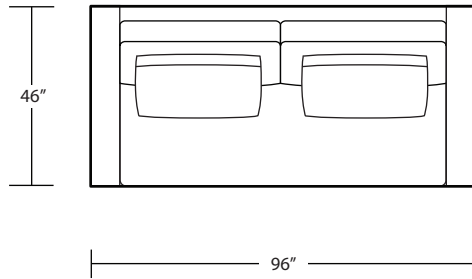

CONRAD (WOOD LEG)

46D x 10FT Sofa (2/1)

46D x 10FT Sofa (2/2)

46D x 9FT Sofa (2/1)

46D x 9FT Sofa (2/2)

46D x 8FT Sofa (2/1)

46D x 8FT Sofa (2/2)

46D x 7FT Sofa (2/1)

46D x 7FT Sofa (2/2)

46D Chair

46D LAF 1 Arm Sofa (3/1)

46D RAF 1 Arm Sofa (3/1)

46D LAF 1 Arm Loveseat (2/1)

46D RAF 1 Arm Loveseat (2/1)

46D LAF 1 Arm Chair(1/1)

46D RAF 1 Arm Chair (1/1)

42D x 10FT Sofa (2/1)

42D x 10FT Sofa (2/2)

42D x 9FT Sofa (2/1)

42D x 9FT Sofa (2/2)

42D x 8FT Sofa (2/1)

42D x 8FT Sofa (2/2)

42D x 7FT Sofa (2/1)

42D x 7FT Sofa (2/2)