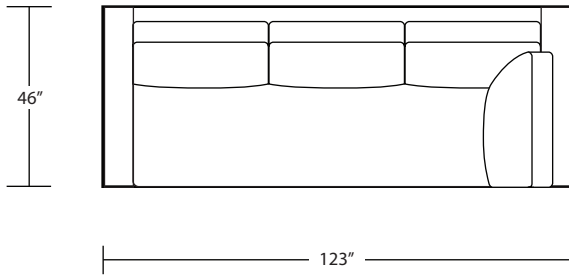

CONRAD (WOOD LEG)

46D x 10FT Sofa (2/1)

46D x 10FT Sofa (2/2)

46D x 9FT Sofa (2/1)

46D x 9FT Sofa (2/2)

46D x 8FT Sofa (2/1)

46D x 8FT Sofa (2/2)

46D x 7FT Sofa (2/1)

46D LAF 1 Arm Chaise (1/1)

46D RAF 1 Arm Chaise (1/1)

46D Armless Sofa (3/1)

46D Armless Loveseat (2/1)

46D Armless Chair (1/1)

46D LAF Sofa w/ Return (4/1)

46D RAF Sofa w/ Return (4/1)

46D Square Corner (2/1)

42D x 10FT Sofa (2/1)

42D x 10FT Sofa (2/2)

42D x 9FT Sofa (2/1)

42D x 9FT Sofa (2/2)

42D x 8FT Sofa (2/1)

42D x 8FT Sofa (2/2)

42D x 7FT Sofa (2/1)

42D x 7FT Sofa (2/2)