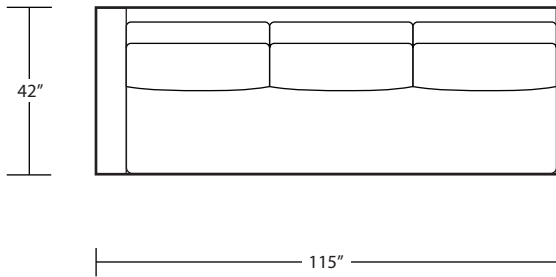

42D LAF 1 Arm Sofa (3/1)