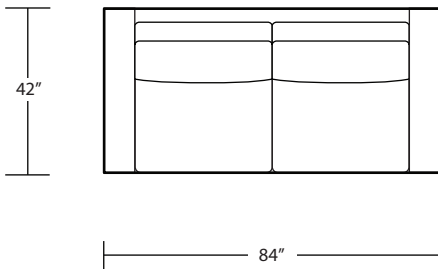

CONRAD (WOOD LEG)

46D x 10FT Sofa (2/1)

46D x 10FT Sofa (2/2)

46D x 9FT Sofa (2/1)

46D x 9FT Sofa (2/2)

46D x 8FT Sofa (2/1)

46D x 8FT Sofa (2/2)

46D x 7FT Sofa (2/1)

42D x 10FT Sofa (2/1)

42D x 10FT Sofa (2/2)

42D x 9FT Sofa (2/1)

42D x 9FT Sofa (2/2)

42D x 8FT Sofa (2/1)

42D x 8FT Sofa (2/2)

42D x 7FT Sofa (2/1)

42D x 7FT Sofa (2/2)