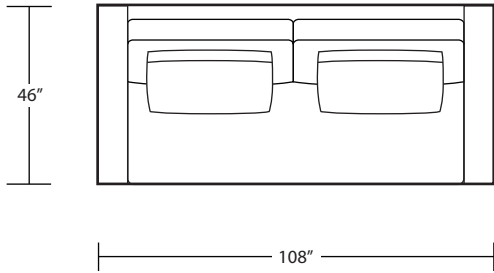

CONRAD (WOOD LEG)

46D x 10FT Sofa (2/1)

46D x 10FT Sofa (2/2)

46D x 9FT Sofa (2/1)

46D x 9FT Sofa (2/2)

46D x 8FT Sofa (2/1)

46D x 8FT Sofa (2/2)

46D x 7FT Sofa (2/1)

46D x 7FT Sofa (2/2)

46D Chair

46D LAF 1 Arm Sofa (3/1)

46D RAF 1 Arm Sofa (3/1)

46D LAF 1 Arm Loveseat (2/1)

46D RAF 1 Arm Loveseat (2/1)

46D LAF 1 Arm Chair(1/1)

46D RAF 1 Arm Chair (1/1)

42D x 10FT Sofa (2/1)

42D x 10FT Sofa (2/2)

42D x 9FT Sofa (2/1)

42D x 9FT Sofa (2/2)

42D x 8FT Sofa (2/1)

42D x 8FT Sofa (2/2)

42D x 7FT Sofa (2/1)

42D x 7FT Sofa (2/2)

Arm Tray 9Wx15Dx5H

42D Square Corner (2/1)