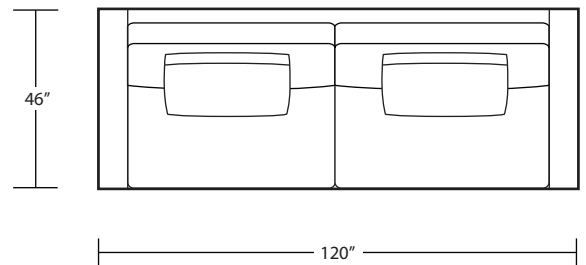

CONRAD (WOOD LEG)

46D x 10FT Sofa (2/1)

46D x 10FT Sofa (2/2)

46D x 9FT Sofa (2/1)

46D x 9FT Sofa (2/2)

46D x 8FT Sofa (2/1)

46D x 8FT Sofa (2/2)

46D x 7FT Sofa (2/1)

46D x 7FT Sofa (2/2)

46D Chair

46D LAF 1 Arm Sofa (3/1)

46D RAF 1 Arm Sofa (3/1)

46D LAF 1 Arm Loveseat (2/1)

46D RAF 1 Arm Loveseat (2/1)

46D LAF 1 Arm Chair(1/1)

46D RAF 1 Arm Chair (1/1)

42D x 10FT Sofa (2/1)

42D x 10FT Sofa (2/2)

42D x 9FT Sofa (2/1)

42D x 9FT Sofa (2/2)

42D x 8FT Sofa (2/1)

42D x 8FT Sofa (2/2)

42D x 7FT Sofa (2/1)

42D x 7FT Sofa (2/2)