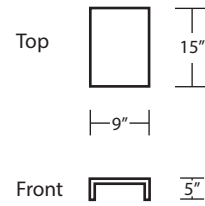

42D x 10FT Sofa (2/1)

42D x 10FT Sofa (2/2)

42D x 9FT Sofa (2/1)

42D x 9FT Sofa (2/2)

42D x 8FT Sofa (2/1)

42D x 8FT Sofa (2/2)

42D x 7FT Sofa (2/1)

42D x 7FT Sofa (2/2)

42D Chair

42D LAF 1 Arm Sofa (3/1)

42D RAF 1 Arm Sofa (3/1)

42D LAF 1 Arm Loveseat (2/1)

42D RAF 1 Arm Loveseat (2/1)

42D LAF 1 Arm Chair (1/1)

42D RAF 1 Arm Chair (1/1)

42D LAF 1 Arm Chaise (1/1)

42D RAF 1 Arm Chaise (1/1)

42D Armless Sofa (3/1)

42D Armless Loveseat (2/1)

42D Armless Chair (1/1)

42D LAF Sofa w/ Return (4/1)

42D RAF Sofa w/ Return (4/1)

Ottoman

7FT Rect Cocktail Table

Arm Tray 9Wx15Dx5H

42D Square Corner (2/1)