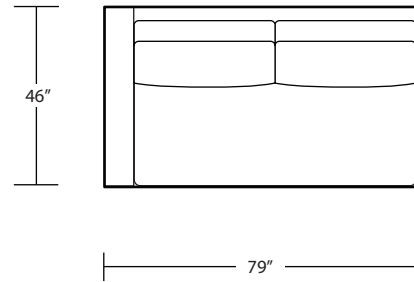

CONRAD (WOOD LEG)

46D x 10FT Sofa (2/1)

46D x 10FT Sofa (2/2)

46D x 9FT Sofa (2/1)

46D x 9FT Sofa (2/2)

46D x 8FT Sofa (2/1)

46D x 8FT Sofa (2/2)

46D x 7FT Sofa (2/1)

46D x 7FT Sofa (2/2)

46D Chair

46D LAF 1 Arm Sofa (3/1)

46D RAF 1 Arm Sofa (3/1)

46D LAF 1 Arm Loveseat (2/1)

46D RAF 1 Arm Loveseat (2/1)

46D LAF 1 Arm Chair(1/1)

46D RAF 1 Arm Chair (1/1)

46D LAF 1 Arm Chaise (1/1)

46D RAF 1 Arm Chaise (1/1)

46D Armless Sofa (3/1)

46D Armless Loveseat (2/1)

46D Armless Chair (1/1)

46D LAF Sofa w/ Return (4/1)

46D RAF Sofa w/ Return (4/1)

46D Square Corner (2/1)

42D x 10FT Sofa (2/1)

42D x 10FT Sofa (2/2)

42D x 9FT Sofa (2/1)

42D x 9FT Sofa (2/2)

42D x 8FT Sofa (2/1)

42D x 8FT Sofa (2/2)

42D x 7FT Sofa (2/1)

42D x 7FT Sofa (2/2)