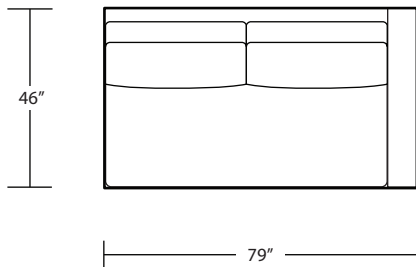

CONRAD (WOOD LEG)

46D x 10FT Sofa (2/1)

46D x 10FT Sofa (2/2)

46D x 9FT Sofa (2/1)

46D x 9FT Sofa (2/2)

46D x 8FT Sofa (2/1)

46D x 8FT Sofa (2/2)

46D x 7FT Sofa (2/1)

46D x 7FT Sofa (2/2)

46D Chair

46D LAF 1 Arm Sofa (3/1)

46D RAF 1 Arm Sofa (3/1)

46D LAF 1 Arm Loveseat (2/1)

46D RAF 1 Arm Loveseat (2/1)

46D LAF 1 Arm Chair(1/1)

46D RAF 1 Arm Chair (1/1)

46D LAF 1 Arm Chaise (1/1)

46D RAF 1 Arm Chaise (1/1)

46D Armless Sofa (3/1)

46D Armless Loveseat (2/1)

46D Armless Chair (1/1)

46D LAF Sofa w/ Return (4/1)

46D RAF Sofa w/ Return (4/1)

46D Square Corner (2/1)

42D x 10FT Sofa (2/1)

42D x 10FT Sofa (2/2)

42D x 9FT Sofa (2/1)

42D x 9FT Sofa (2/2)

42D x 8FT Sofa (2/1)

42D x 8FT Sofa (2/2)

42D x 7FT Sofa (2/1)

42D x 7FT Sofa (2/2)