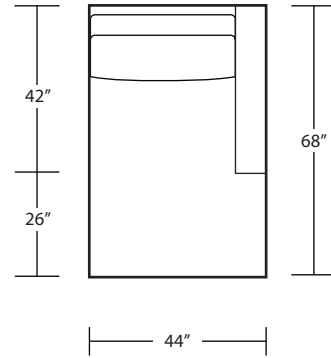

42D RAF 1 Arm Chaise (1/1)