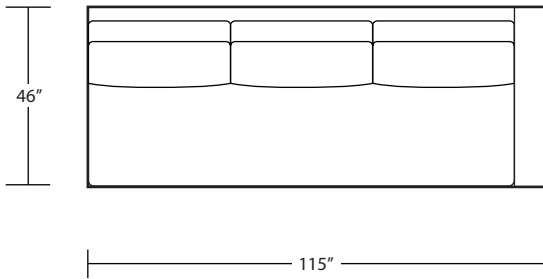

CONRAD (WOOD LEG)

46D x 10FT Sofa (2/1)

46D x 10FT Sofa (2/2)

46D x 9FT Sofa (2/1)

46D x 9FT Sofa (2/2)

46D x 8FT Sofa (2/1)

46D x 8FT Sofa (2/2)

46D x 7FT Sofa (2/1)

46D x 7FT Sofa (2/2)

46D Chair

46D LAF 1 Arm Sofa (3/1)

46D RAF 1 Arm Sofa (3/1)

46D LAF 1 Arm Loveseat (2/1)

46D RAF 1 Arm Loveseat (2/1)

46D LAF 1 Arm Chair(1/1)

46D RAF 1 Arm Chair (1/1)

42D x 10FT Sofa (2/1)

42D x 10FT Sofa (2/2)

42D x 9FT Sofa (2/1)

42D x 9FT Sofa (2/2)

42D x 8FT Sofa (2/1)

42D x 8FT Sofa (2/2)

42D x 7FT Sofa (2/1)

42D x 7FT Sofa (2/2)