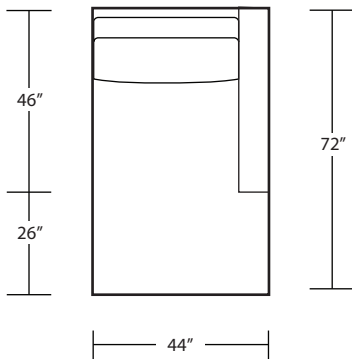

46D RAF 1 Arm Chaise (1/1)