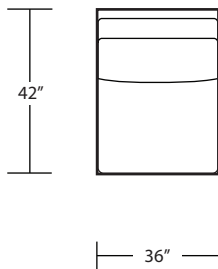

42D x 10FT Sofa (2/1)

42D x 10FT Sofa (2/2)

42D x 9FT Sofa (2/1)

42D x 9FT Sofa (2/2)

42D x 8FT Sofa (2/1)

42D x 8FT Sofa (2/2)

42D x 7FT Sofa (2/1)

42D x 7FT Sofa (2/2)

42D RAF 1 Arm Chaise (1/1)

42D Armless Sofa (3/1)

42D Armless Loveseat (2/1)

42D Armless Chair (1/1)

42D LAF Sofa w/ Return (4/1)

42D RAF Sofa w/ Return (4/1)

Ottoman

7FT Rect Cocktail Table

Arm Tray 9Wx15Dx5H

42D Square Corner (2/1)