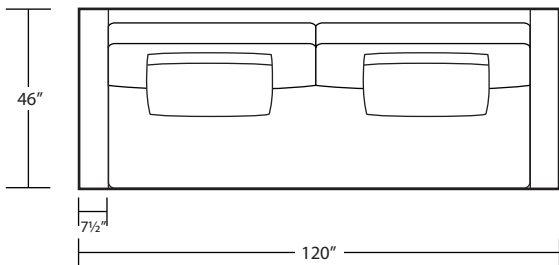

CONRAD (WOOD LEG)

46D x 10FT Sofa (2/1)

46D x 10FT Sofa (2/2)

46D x 9FT Sofa (2/1)

46D x 9FT Sofa (2/2)

46D x 8FT Sofa (2/1)

46D x 8FT Sofa (2/2)

46D x 7FT Sofa (2/1)

46D x 7FT Sofa (2/2)

46D Chair

46D LAF 1 Arm Sofa (3/1)

46D RAF 1 Arm Sofa (3/1)

46D LAF 1 Arm Loveseat (2/1)

46D RAF 1 Arm Loveseat (2/1)

46D LAF 1 Arm Chair(1/1)

46D RAF 1 Arm Chair (1/1)

42D x 10FT Sofa (2/1)

42D x 10FT Sofa (2/2)

42D x 9FT Sofa (2/1)

42D x 9FT Sofa (2/2)

42D x 8FT Sofa (2/1)

42D x 8FT Sofa (2/2)

42D x 7FT Sofa (2/1)

42D x 7FT Sofa (2/2)

Arm Tray 9Wx15Dx5H

42D Square Corner (2/1)