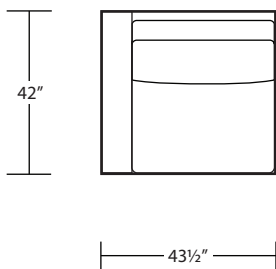

CONRAD (WOOD LEG)

46D x 10FT Sofa (2/1)

46D x 10FT Sofa (2/2)

46D x 9FT Sofa (2/1)

46D x 9FT Sofa (2/2)

46D x 8FT Sofa (2/1)

46D x 8FT Sofa (2/2)

46D x 7FT Sofa (2/1)

42D x 10FT Sofa (2/1)

42D x 10FT Sofa (2/2)

42D x 9FT Sofa (2/1)

42D x 9FT Sofa (2/2)

42D x 8FT Sofa (2/1)

42D x 8FT Sofa (2/2)

42D x 7FT Sofa (2/1)

42D x 7FT Sofa (2/2)

42D Chair

42D LAF 1 Arm Sofa (3/1)

42D RAF 1 Arm Sofa (3/1)

42D LAF 1 Arm Loveseat (2/1)

42D RAF 1 Arm Loveseat (2/1)

42D LAF 1 Arm Chair (1/1)

42D RAF 1 Arm Chair (1/1)

42D LAF 1 Arm Chaise (1/1)

Arm Tray 9Wx15Dx5H

42D Square Corner (2/1)