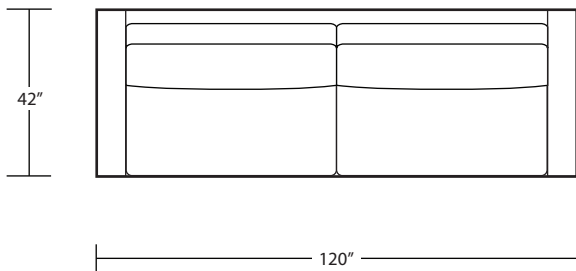

CONRAD (WOOD LEG)

46D x 10FT Sofa (2/1)

46D x 10FT Sofa (2/2)

46D x 9FT Sofa (2/1)

46D x 9FT Sofa (2/2)

46D x 8FT Sofa (2/1)

46D x 8FT Sofa (2/2)

46D x 7FT Sofa (2/1)

46D LAF 1 Arm Chaise (1/1)

46D RAF 1 Arm Chaise (1/1)

46D Armless Sofa (3/1)

46D Armless Loveseat (2/1)

46D Armless Chair (1/1)

46D LAF Sofa w/ Return (4/1)

46D RAF Sofa w/ Return (4/1)

46D Square Corner (2/1)

42D x 10FT Sofa (2/1)

42D x 10FT Sofa (2/2)

42D x 9FT Sofa (2/1)

42D x 9FT Sofa (2/2)

42D x 8FT Sofa (2/1)

42D x 8FT Sofa (2/2)

42D x 7FT Sofa (2/1)

42D x 7FT Sofa (2/2)