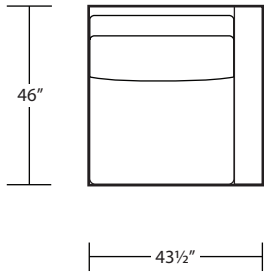

CONRAD (WOOD LEG)

46D x 10FT Sofa (2/1)

46D x 10FT Sofa (2/2)

46D x 9FT Sofa (2/1)

46D x 9FT Sofa (2/2)

46D x 8FT Sofa (2/1)

46D x 8FT Sofa (2/2)

46D x 7FT Sofa (2/1)

46D x 7FT Sofa (2/2)

46D Chair

46D LAF 1 Arm Sofa (3/1)

46D RAF 1 Arm Sofa (3/1)

46D LAF 1 Arm Loveseat (2/1)

46D RAF 1 Arm Loveseat (2/1)

46D LAF 1 Arm Chair(1/1)

46D RAF 1 Arm Chair (1/1)

46D LAF 1 Arm Chaise (1/1)

46D RAF 1 Arm Chaise (1/1)

46D Armless Sofa (3/1)

46D Armless Loveseat (2/1)

46D Armless Chair (1/1)

46D LAF Sofa w/ Return (4/1)

46D RAF Sofa w/ Return (4/1)

46D Square Corner (2/1)

42D x 10FT Sofa (2/1)

42D x 10FT Sofa (2/2)

42D x 9FT Sofa (2/1)

42D x 9FT Sofa (2/2)

42D x 8FT Sofa (2/1)

42D x 8FT Sofa (2/2)

42D x 7FT Sofa (2/1)

42D x 7FT Sofa (2/2)