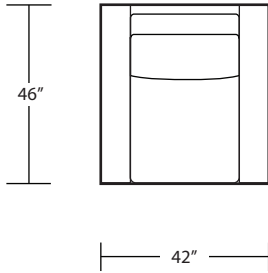

CONRAD (WOOD LEG)

46D x 10FT Sofa (2/1)

46D x 10FT Sofa (2/2)

46D x 9FT Sofa (2/1)

46D x 9FT Sofa (2/2)

46D x 8FT Sofa (2/1)

46D x 8FT Sofa (2/2)

46D x 7FT Sofa (2/1)

46D x 7FT Sofa (2/2)

46D Chair

46D LAF 1 Arm Sofa (3/1)

46D RAF 1 Arm Sofa (3/1)

46D LAF 1 Arm Loveseat (2/1)

46D RAF 1 Arm Loveseat (2/1)

46D LAF 1 Arm Chair(1/1)

46D RAF 1 Arm Chair (1/1)

42D x 10FT Sofa (2/1)

42D x 10FT Sofa (2/2)

42D x 9FT Sofa (2/1)

42D x 9FT Sofa (2/2)

42D x 8FT Sofa (2/1)

42D x 8FT Sofa (2/2)

42D x 7FT Sofa (2/1)

42D x 7FT Sofa (2/2)

Arm Tray 9Wx15Dx5H

42D Square Corner (2/1)