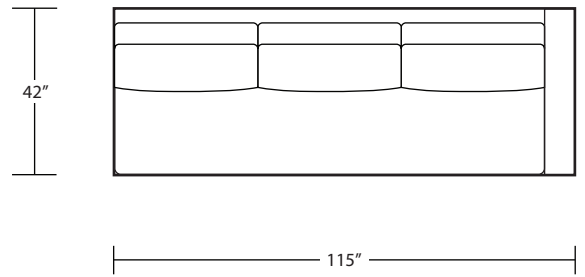

42D RAF 1 Arm Sofa (3/1)