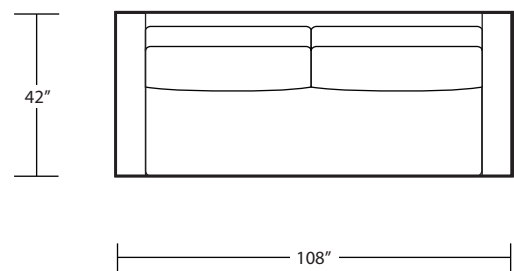

CONRAD (WOOD LEG)

46D x 10FT Sofa (2/1)

46D x 10FT Sofa (2/2)

46D x 9FT Sofa (2/1)

46D x 9FT Sofa (2/2)

46D x 8FT Sofa (2/1)

46D x 8FT Sofa (2/2)

46D x 7FT Sofa (2/1)

46D x 7FT Sofa (2/2)

46D Chair

46D LAF 1 Arm Sofa (3/1)

46D RAF 1 Arm Sofa (3/1)

46D LAF 1 Arm Loveseat (2/1)

46D RAF 1 Arm Loveseat (2/1)

46D LAF 1 Arm Chair(1/1)

46D RAF 1 Arm Chair (1/1)

46D LAF 1 Arm Chaise (1/1)

46D RAF 1 Arm Chaise (1/1)

46D Armless Sofa (3/1)

46D Armless Loveseat (2/1)

46D Armless Chair (1/1)

46D LAF Sofa w/ Return (4/1)

46D RAF Sofa w/ Return (4/1)

46D Square Corner (2/1)

42D x 10FT Sofa (2/1)

42D x 10FT Sofa (2/2)

42D x 9FT Sofa (2/1)

42D x 9FT Sofa (2/2)

42D x 8FT Sofa (2/1)

42D x 8FT Sofa (2/2)

42D x 7FT Sofa (2/1)

42D x 7FT Sofa (2/2)