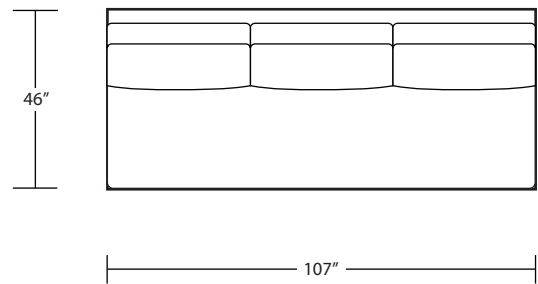

46D Armless Sofa (3/1)