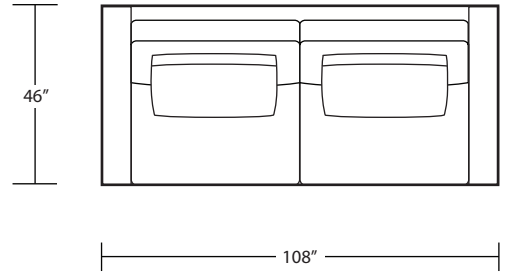

CONRAD (WOOD LEG)

46D x 10FT Sofa (2/1)

46D x 10FT Sofa (2/2)

46D x 9FT Sofa (2/1)

46D x 9FT Sofa (2/2)

46D x 8FT Sofa (2/1)

46D x 8FT Sofa (2/2)

46D x 7FT Sofa (2/1)

46D x 7FT Sofa (2/2)

46D Chair

46D LAF 1 Arm Sofa (3/1)

46D RAF 1 Arm Sofa (3/1)

46D LAF 1 Arm Loveseat (2/1)

46D RAF 1 Arm Loveseat (2/1)

46D LAF 1 Arm Chair(1/1)

46D RAF 1 Arm Chair (1/1)

42D x 10FT Sofa (2/1)

42D x 10FT Sofa (2/2)

42D x 9FT Sofa (2/1)

42D x 9FT Sofa (2/2)

42D x 8FT Sofa (2/1)

42D x 8FT Sofa (2/2)

42D x 7FT Sofa (2/1)

42D x 7FT Sofa (2/2)

Arm Tray 9Wx15Dx5H

42D Square Corner (2/1)