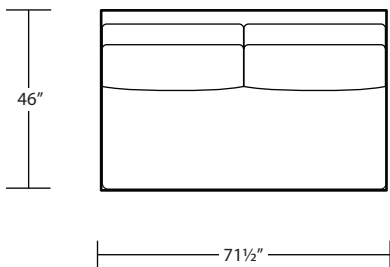

CONRAD (WOOD LEG)

46D x 10FT Sofa (2/1)

46D x 10FT Sofa (2/2)

46D x 9FT Sofa (2/1)

46D x 9FT Sofa (2/2)

46D x 8FT Sofa (2/1)

46D x 8FT Sofa (2/2)

46D x 7FT Sofa (2/1)

46D x 7FT Sofa (2/2)

46D Chair

46D LAF 1 Arm Sofa (3/1)

46D RAF 1 Arm Sofa (3/1)

46D LAF 1 Arm Loveseat (2/1)

46D RAF 1 Arm Loveseat (2/1)

46D LAF 1 Arm Chair(1/1)

46D RAF 1 Arm Chair (1/1)

46D LAF 1 Arm Chaise (1/1)

46D RAF 1 Arm Chaise (1/1)

46D Armless Sofa (3/1)

46D Armless Loveseat (2/1)

46D Armless Chair (1/1)

46D LAF Sofa w/ Return (4/1)

46D RAF Sofa w/ Return (4/1)

46D Square Corner (2/1)

42D x 10FT Sofa (2/1)

42D x 10FT Sofa (2/2)

42D x 9FT Sofa (2/1)

42D x 9FT Sofa (2/2)

42D x 8FT Sofa (2/1)

42D x 8FT Sofa (2/2)

42D x 7FT Sofa (2/1)

42D x 7FT Sofa (2/2)