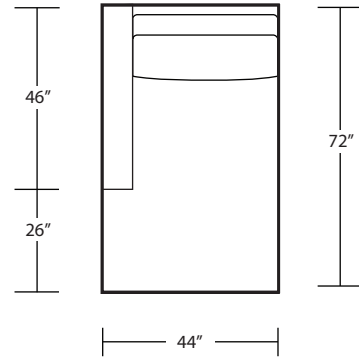

46D LAF 1 Arm Chaise (1/1)