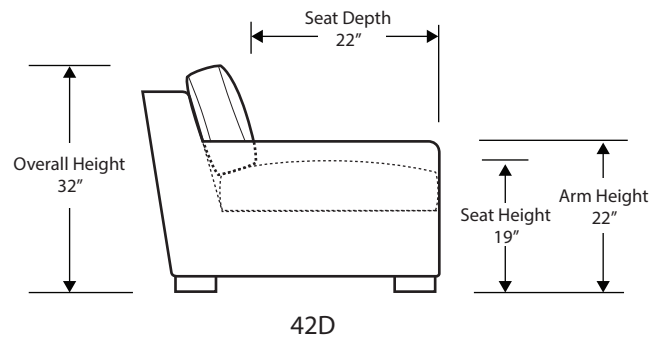

CONRAD (WOOD LEG)

46D x 10FT Sofa (2/1)

46D x 10FT Sofa (2/2)

46D x 9FT Sofa (2/1)

46D x 9FT Sofa (2/2)

46D x 8FT Sofa (2/1)

46D x 8FT Sofa (2/2)

46D x 7FT Sofa (2/1)

46D x 7FT Sofa (2/2)

46D Chair

46D LAF 1 Arm Sofa (3/1)

46D RAF 1 Arm Sofa (3/1)

46D LAF 1 Arm Loveseat (2/1)

46D RAF 1 Arm Loveseat (2/1)

46D LAF 1 Arm Chair(1/1)

46D RAF 1 Arm Chair (1/1)

42D x 10FT Sofa (2/1)

42D x 10FT Sofa (2/2)

42D x 9FT Sofa (2/1)

42D x 9FT Sofa (2/2)

42D x 8FT Sofa (2/1)

42D x 8FT Sofa (2/2)

42D x 7FT Sofa (2/1)

42D x 7FT Sofa (2/2)

Arm Tray 9Wx15Dx5H

42D Square Corner (2/1)