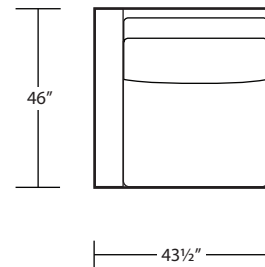

CONRAD (WOOD LEG)

46D x 10FT Sofa (2/1)

46D x 10FT Sofa (2/2)

46D x 9FT Sofa (2/1)

46D x 9FT Sofa (2/2)

46D x 8FT Sofa (2/1)

46D x 8FT Sofa (2/2)

46D x 7FT Sofa (2/1)

46D x 7FT Sofa (2/2)

46D Chair

46D LAF 1 Arm Sofa (3/1)

46D RAF 1 Arm Sofa (3/1)

46D LAF 1 Arm Loveseat (2/1)

46D RAF 1 Arm Loveseat (2/1)

46D LAF 1 Arm Chair(1/1)

46D RAF 1 Arm Chair (1/1)

46D LAF 1 Arm Chaise (1/1)

46D RAF 1 Arm Chaise (1/1)

46D Armless Sofa (3/1)

46D Armless Loveseat (2/1)

46D Armless Chair (1/1)

46D LAF Sofa w/ Return (4/1)

46D RAF Sofa w/ Return (4/1)

46D Square Corner (2/1)

42D x 10FT Sofa (2/1)

42D x 10FT Sofa (2/2)

42D x 9FT Sofa (2/1)

42D x 9FT Sofa (2/2)

42D x 8FT Sofa (2/1)

42D x 8FT Sofa (2/2)

42D x 7FT Sofa (2/1)

42D x 7FT Sofa (2/2)