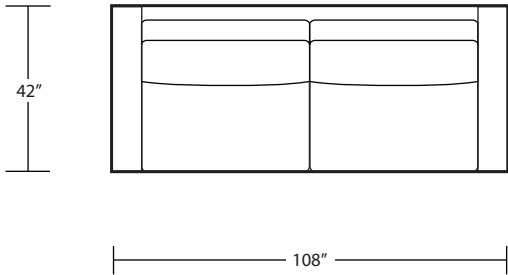

CONRAD (WOOD LEG)

46D x 10FT Sofa (2/1)

46D x 10FT Sofa (2/2)

46D x 9FT Sofa (2/1)

46D x 9FT Sofa (2/2)

46D x 8FT Sofa (2/1)

46D x 8FT Sofa (2/2)

46D x 7FT Sofa (2/1)

42D x 10FT Sofa (2/1)

42D x 10FT Sofa (2/2)

42D x 9FT Sofa (2/1)

42D x 9FT Sofa (2/2)

42D x 8FT Sofa (2/1)

42D x 8FT Sofa (2/2)

42D x 7FT Sofa (2/1)

42D x 7FT Sofa (2/2)