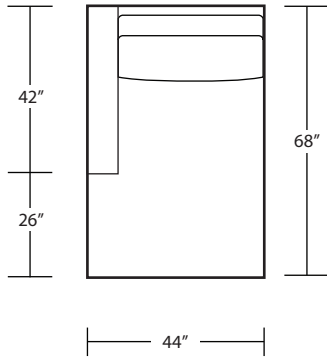

42D x 10FT Sofa (2/1)

42D x 10FT Sofa (2/2)

42D x 9FT Sofa (2/1)

42D x 9FT Sofa (2/2)

42D x 8FT Sofa (2/1)

42D x 8FT Sofa (2/2)

42D x 7FT Sofa (2/1)

42D x 7FT Sofa (2/2)

42D Chair

42D LAF 1 Arm Sofa (3/1)

42D RAF 1 Arm Sofa (3/1)

42D LAF 1 Arm Loveseat (2/1)

42D RAF 1 Arm Loveseat (2/1)

42D LAF 1 Arm Chair (1/1)

42D RAF 1 Arm Chair (1/1)

42D LAF 1 Arm Chaise (1/1)

42D RAF 1 Arm Chaise (1/1)

42D Armless Sofa (3/1)

42D Armless Loveseat (2/1)

42D Armless Chair (1/1)

42D LAF Sofa w/ Return (4/1)

42D RAF Sofa w/ Return (4/1)

Ottoman

7FT Rect Cocktail Table

Arm Tray 9Wx15Dx5H

42D Square Corner (2/1)