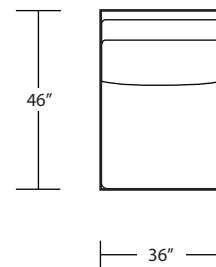

CONRAD (WOOD LEG)

46D x 10FT Sofa (2/1)

46D x 10FT Sofa (2/2)

46D x 9FT Sofa (2/1)

46D x 9FT Sofa (2/2)

46D x 8FT Sofa (2/1)

46D x 8FT Sofa (2/2)

46D x 7FT Sofa (2/1)

46D x 7FT Sofa (2/2)

46D Chair

46D LAF 1 Arm Sofa (3/1)

46D RAF 1 Arm Sofa (3/1)

46D LAF 1 Arm Loveseat (2/1)

46D RAF 1 Arm Loveseat (2/1)

46D LAF 1 Arm Chair(1/1)

46D RAF 1 Arm Chair (1/1)

46D LAF 1 Arm Chaise (1/1)

46D RAF 1 Arm Chaise (1/1)

46D Armless Sofa (3/1)

46D Armless Loveseat (2/1)

46D Armless Chair (1/1)

46D LAF Sofa w/ Return (4/1)

46D RAF Sofa w/ Return (4/1)

46D Square Corner (2/1)

42D x 10FT Sofa (2/1)

42D x 10FT Sofa (2/2)

42D x 9FT Sofa (2/1)

42D x 9FT Sofa (2/2)

42D x 8FT Sofa (2/1)

42D x 8FT Sofa (2/2)

42D x 7FT Sofa (2/1)

42D x 7FT Sofa (2/2)