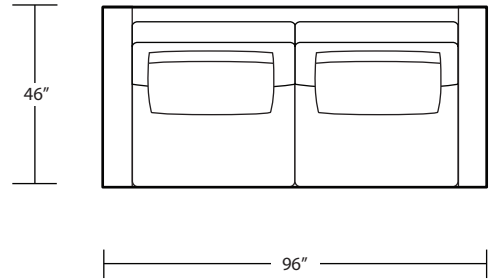

CONRAD (WOOD LEG)

46D x 10FT Sofa (2/1)

46D x 10FT Sofa (2/2)

46D x 9FT Sofa (2/1)

46D x 9FT Sofa (2/2)

46D x 8FT Sofa (2/1)

46D x 8FT Sofa (2/2)

46D x 7FT Sofa (2/1)

46D x 7FT Sofa (2/2)

46D Chair

46D LAF 1 Arm Sofa (3/1)

46D RAF 1 Arm Sofa (3/1)

46D LAF 1 Arm Loveseat (2/1)

46D RAF 1 Arm Loveseat (2/1)

46D LAF 1 Arm Chair(1/1)

46D RAF 1 Arm Chair (1/1)

42D x 10FT Sofa (2/1)

42D x 10FT Sofa (2/2)

42D x 9FT Sofa (2/1)

42D x 9FT Sofa (2/2)

42D x 8FT Sofa (2/1)

42D x 8FT Sofa (2/2)

42D x 7FT Sofa (2/1)

42D x 7FT Sofa (2/2)