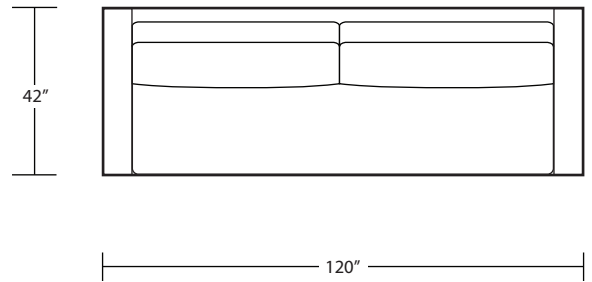

CONRAD (WOOD LEG)

46D x 10FT Sofa (2/1)

46D x 10FT Sofa (2/2)

46D x 9FT Sofa (2/1)

46D x 9FT Sofa (2/2)

46D x 8FT Sofa (2/1)

46D x 8FT Sofa (2/2)

46D x 7FT Sofa (2/1)

46D LAF 1 Arm Chaise (1/1)

46D RAF 1 Arm Chaise (1/1)

46D Armless Sofa (3/1)

46D Armless Loveseat (2/1)

46D Armless Chair (1/1)

46D LAF Sofa w/ Return (4/1)

46D RAF Sofa w/ Return (4/1)

46D Square Corner (2/1)

42D x 10FT Sofa (2/1)

42D x 10FT Sofa (2/2)

42D x 9FT Sofa (2/1)

42D x 9FT Sofa (2/2)

42D x 8FT Sofa (2/1)

42D x 8FT Sofa (2/2)

42D x 7FT Sofa (2/1)

42D x 7FT Sofa (2/2)