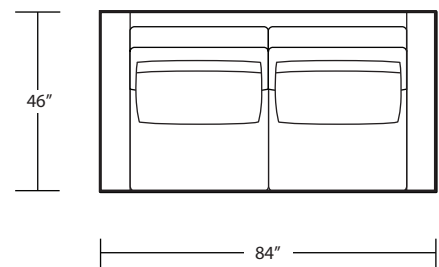

CONRAD (WOOD LEG)

46D x 10FT Sofa (2/1)

46D x 10FT Sofa (2/2)

46D x 9FT Sofa (2/1)

46D x 9FT Sofa (2/2)

46D x 8FT Sofa (2/1)

46D x 8FT Sofa (2/2)

46D x 7FT Sofa (2/1)

46D x 7FT Sofa (2/2)

46D Chair

46D LAF 1 Arm Sofa (3/1)

46D RAF 1 Arm Sofa (3/1)

46D LAF 1 Arm Loveseat (2/1)

46D RAF 1 Arm Loveseat (2/1)

46D LAF 1 Arm Chair(1/1)

46D RAF 1 Arm Chair (1/1)

42D x 10FT Sofa (2/1)

42D x 10FT Sofa (2/2)

42D x 9FT Sofa (2/1)

42D x 9FT Sofa (2/2)

42D x 8FT Sofa (2/1)

42D x 8FT Sofa (2/2)

42D x 7FT Sofa (2/1)

42D x 7FT Sofa (2/2)

Arm Tray 9Wx15Dx5H

42D Square Corner (2/1)