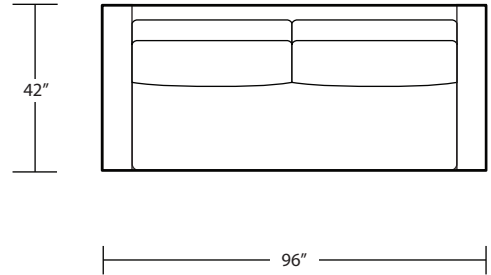

CONRAD (WOOD LEG)

46D x 10FT Sofa (2/1)

46D x 10FT Sofa (2/2)

46D x 9FT Sofa (2/1)

46D x 9FT Sofa (2/2)

46D x 8FT Sofa (2/1)

46D x 8FT Sofa (2/2)

46D x 7FT Sofa (2/1)

42D x 10FT Sofa (2/1)

42D x 10FT Sofa (2/2)

42D x 9FT Sofa (2/1)

42D x 9FT Sofa (2/2)

42D x 8FT Sofa (2/1)

42D x 8FT Sofa (2/2)

42D x 7FT Sofa (2/1)

42D x 7FT Sofa (2/2)