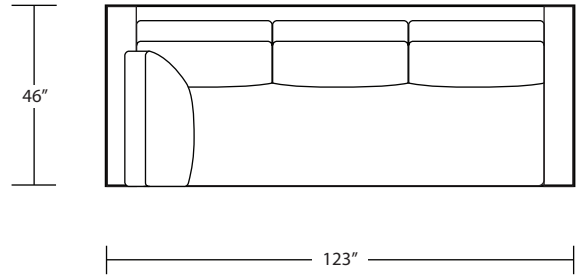

CONRAD (WOOD LEG)

46D x 10FT Sofa (2/1)

46D x 10FT Sofa (2/2)

46D x 9FT Sofa (2/1)

46D x 9FT Sofa (2/2)

46D x 8FT Sofa (2/1)

46D x 8FT Sofa (2/2)

46D x 7FT Sofa (2/1)

46D LAF 1 Arm Chaise (1/1)

46D RAF 1 Arm Chaise (1/1)

46D Armless Sofa (3/1)

46D Armless Loveseat (2/1)

46D Armless Chair (1/1)

46D LAF Sofa w/ Return (4/1)

46D RAF Sofa w/ Return (4/1)

46D Square Corner (2/1)

42D x 10FT Sofa (2/1)

42D x 10FT Sofa (2/2)

42D x 9FT Sofa (2/1)

42D x 9FT Sofa (2/2)

42D x 8FT Sofa (2/1)

42D x 8FT Sofa (2/2)

42D x 7FT Sofa (2/1)

42D x 7FT Sofa (2/2)