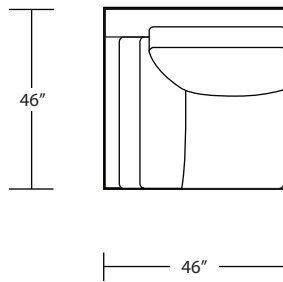

CONRAD (WOOD LEG)

46D x 10FT Sofa (2/1)

46D x 10FT Sofa (2/2)

46D x 9FT Sofa (2/1)

46D x 9FT Sofa (2/2)

46D x 8FT Sofa (2/1)

46D x 8FT Sofa (2/2)

46D x 7FT Sofa (2/1)

46D LAF 1 Arm Chaise (1/1)

46D RAF 1 Arm Chaise (1/1)

46D Armless Sofa (3/1)

46D Armless Loveseat (2/1)

46D Armless Chair (1/1)

46D LAF Sofa w/ Return (4/1)

46D RAF Sofa w/ Return (4/1)

46D Square Corner (2/1)

42D x 10FT Sofa (2/1)

42D x 10FT Sofa (2/2)

42D x 9FT Sofa (2/1)

42D x 9FT Sofa (2/2)

42D x 8FT Sofa (2/1)

42D x 8FT Sofa (2/2)

42D x 7FT Sofa (2/1)

42D x 7FT Sofa (2/2)

Arm Tray 9Wx15Dx5H

42D Square Corner (2/1)