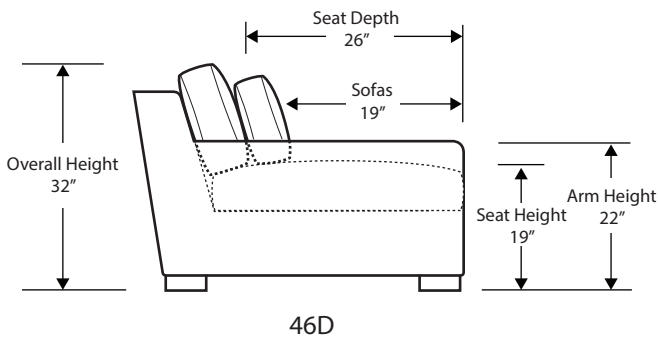

CONRAD (WOOD LEG)

46D x 10FT Sofa (2/1)

46D x 10FT Sofa (2/2)

46D x 9FT Sofa (2/1)

46D x 9FT Sofa (2/2)

46D x 8FT Sofa (2/1)

46D x 8FT Sofa (2/2)

46D x 7FT Sofa (2/1)

46D x 7FT Sofa (2/2)

46D Chair

46D LAF 1 Arm Sofa (3/1)

46D RAF 1 Arm Sofa (3/1)

46D LAF 1 Arm Loveseat (2/1)

46D RAF 1 Arm Loveseat (2/1)

46D LAF 1 Arm Chair(1/1)

46D RAF 1 Arm Chair (1/1)

42D x 10FT Sofa (2/1)

42D x 10FT Sofa (2/2)

42D x 9FT Sofa (2/1)

42D x 9FT Sofa (2/2)

42D x 8FT Sofa (2/1)

42D x 8FT Sofa (2/2)

42D x 7FT Sofa (2/1)

42D x 7FT Sofa (2/2)

Arm Tray 9Wx15Dx5H

42D Square Corner (2/1)