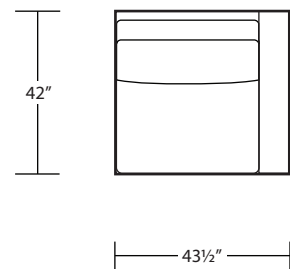

42D x 10FT Sofa (2/1)

42D x 10FT Sofa (2/2)

42D x 9FT Sofa (2/1)

42D x 9FT Sofa (2/2)

42D x 8FT Sofa (2/1)

42D x 8FT Sofa (2/2)

42D x 7FT Sofa (2/1)

42D x 7FT Sofa (2/2)

42D Chair

42D LAF 1 Arm Sofa (3/1)

42D RAF 1 Arm Sofa (3/1)

42D LAF 1 Arm Loveseat (2/1)

42D RAF 1 Arm Loveseat (2/1)

42D LAF 1 Arm Chair (1/1)

42D RAF 1 Arm Chair (1/1)

42D LAF 1 Arm Chaise (1/1)

42D RAF 1 Arm Chaise (1/1)

42D Armless Sofa (3/1)

42D Armless Loveseat (2/1)

42D Armless Chair (1/1)

42D LAF Sofa w/ Return (4/1)

42D RAF Sofa w/ Return (4/1)

Ottoman

7FT Rect Cocktail Table

Arm Tray 9Wx15Dx5H

42D Square Corner (2/1)