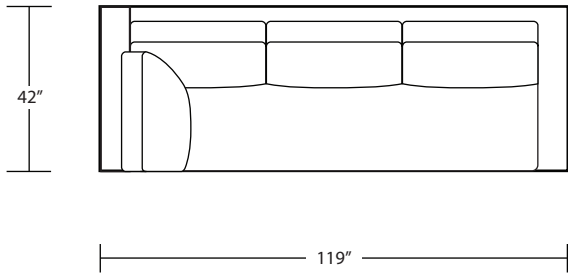

42D RAF 1 Arm Chaise (1/1)

42D Armless Sofa (3/1)

42D Armless Loveseat (2/1)

42D Armless Chair (1/1)

42D LAF Sofa w/ Return (4/1)

42D RAF Sofa w/ Return (4/1)

Ottoman

7FT Rect Cocktail Table

Arm Tray 9Wx15Dx5H

42D Square Corner (2/1)