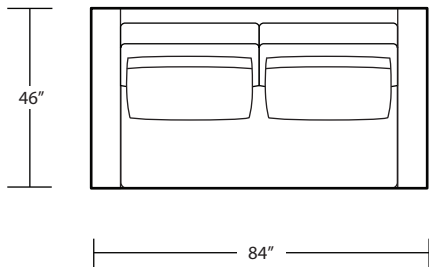

CONRAD (WOOD LEG)

46D x 10FT Sofa (2/1)

46D x 10FT Sofa (2/2)

46D x 9FT Sofa (2/1)

46D x 9FT Sofa (2/2)

46D x 8FT Sofa (2/1)

46D x 8FT Sofa (2/2)

46D x 7FT Sofa (2/1)

46D x 7FT Sofa (2/2)

46D Chair

46D LAF 1 Arm Sofa (3/1)

46D RAF 1 Arm Sofa (3/1)

46D LAF 1 Arm Loveseat (2/1)

46D RAF 1 Arm Loveseat (2/1)

46D LAF 1 Arm Chair(1/1)

46D RAF 1 Arm Chair (1/1)

42D x 10FT Sofa (2/1)

42D x 10FT Sofa (2/2)

42D x 9FT Sofa (2/1)

42D x 9FT Sofa (2/2)

42D x 8FT Sofa (2/1)

42D x 8FT Sofa (2/2)

42D x 7FT Sofa (2/1)

42D x 7FT Sofa (2/2)