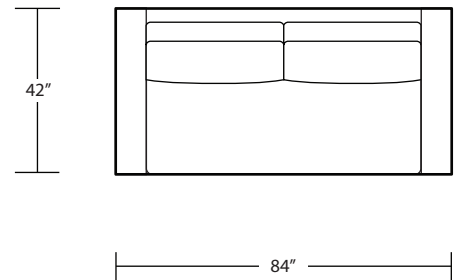

CONRAD (WOOD LEG)

46D x 10FT Sofa (2/1)

46D x 10FT Sofa (2/2)

46D x 9FT Sofa (2/1)

46D x 9FT Sofa (2/2)

46D x 8FT Sofa (2/1)

46D x 8FT Sofa (2/2)

46D x 7FT Sofa (2/1)

42D x 10FT Sofa (2/1)

42D x 10FT Sofa (2/2)

42D x 9FT Sofa (2/1)

42D x 9FT Sofa (2/2)

42D x 8FT Sofa (2/1)

42D x 8FT Sofa (2/2)

42D x 7FT Sofa (2/1)

42D x 7FT Sofa (2/2)