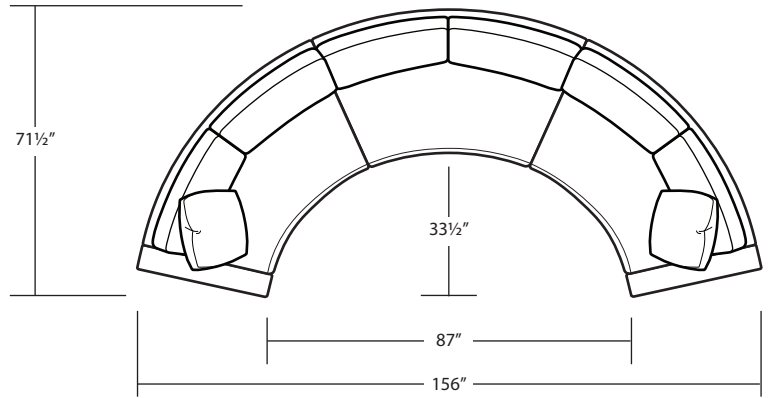

CAMERON

LAF 1 Arm Curved Loveseat (2/1)

RAF 1 Arm Curved Loveseat (2/1)

Armless Curved Loveseat (2/1)

3Pc Curved Sectional

Arm Tray 8.5W x 15D x 5H

2Pc Curved Sectional