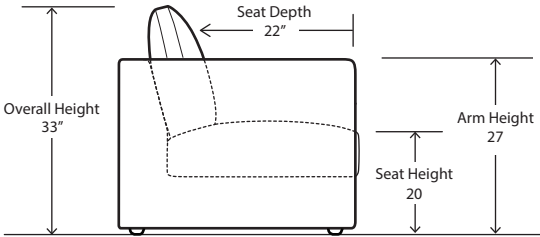

CAMERON

LAF 1 Arm Curved Loveseat (2/1)

RAF 1 Arm Curved Loveseat (2/1)

Armless Curved Loveseat (2/1)

3Pc Curved Sectional

Arm Tray 8.5W x 15D x 5H

2Pc Curved Sectional