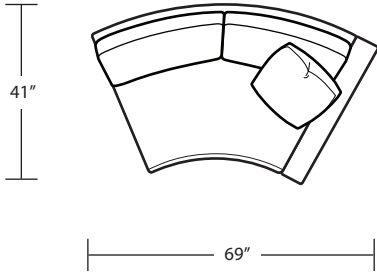

CAMERON

LAF 1 Arm Curved Loveseat (2/1)

RAF 1 Arm Curved Loveseat (2/1)

Armless Curved Loveseat (2/1)

3Pc Curved Sectional

Arm Tray 8.5W x 15D x 5H

2Pc Curved Sectional