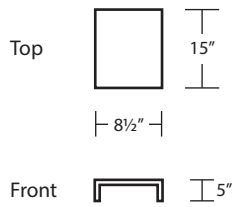

CAMERON

LAF 1 Arm Curved Loveseat (2/1)

RAF 1 Arm Curved Loveseat (2/1)

Armless Curved Loveseat (2/1)

3Pc Curved Sectional

Arm Tray 8.5W x 15D x 5H

2Pc Curved Sectional