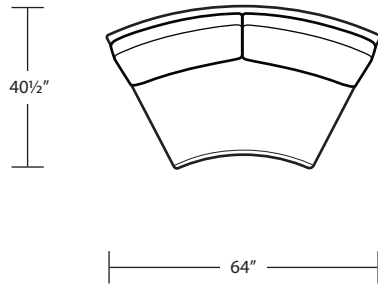

CAMERON

LAF 1 Arm Curved Loveseat (2/1)

RAF 1 Arm Curved Loveseat (2/1)

Armless Curved Loveseat (2/1)

3Pc Curved Sectional

Arm Tray 8.5W x 15D x 5H

2Pc Curved Sectional