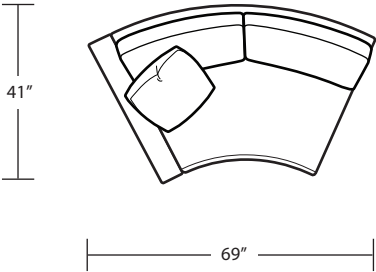

CAMERON

LAF 1 Arm Curved Loveseat (2/1)

RAF 1 Arm Curved Loveseat (2/1)

Armless Curved Loveseat (2/1)

3Pc Curved Sectional

Arm Tray 8.5W x 15D x 5H

2Pc Curved Sectional